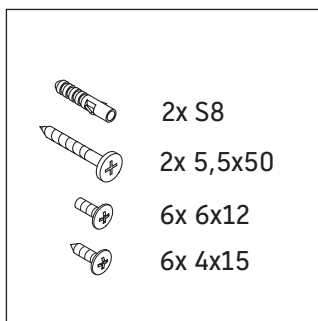

## Mounting instructions

	D=16 mm	D=20 mm
	4x15	
		6x12