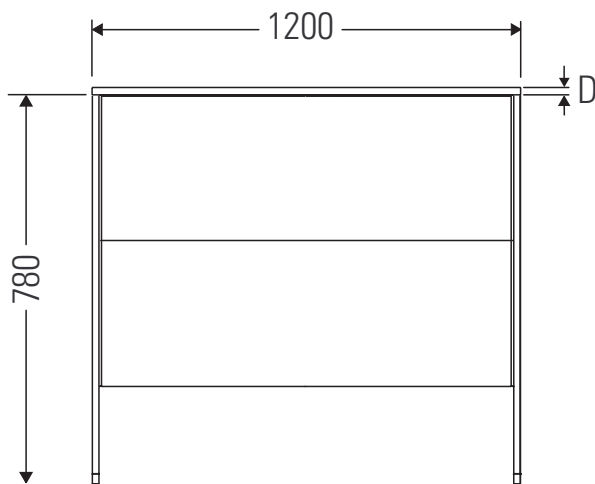

## Mounting instructions

	D=16 mm	D=20 mm
	4x15	
		6x12