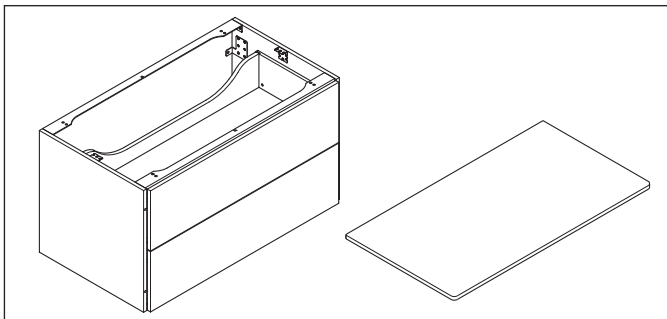

XSquare

XS 4921

Mounting instructions

	D=16 mm	D=20 mm
	4x15	
		6x12

Instructions for use

The bathroom furniture range complies with the standards and guidelines applicable at the time of delivery and is designed for use in bathrooms. Direct contact with water should be avoided, for example, when showering.