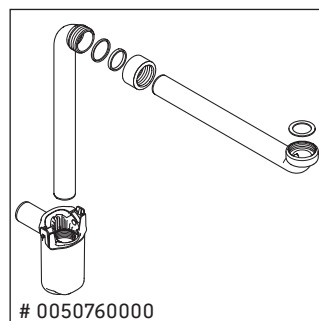

XSquare

XS 4921

Mounting instructions

	D=16 mm	D=20 mm
	4x15	
		6x12

Instructions for use

The bathroom furniture range complies with the standards and guidelines applicable at the time of delivery and is designed for use in bathrooms. Direct contact with water should be avoided, for example, when showering.