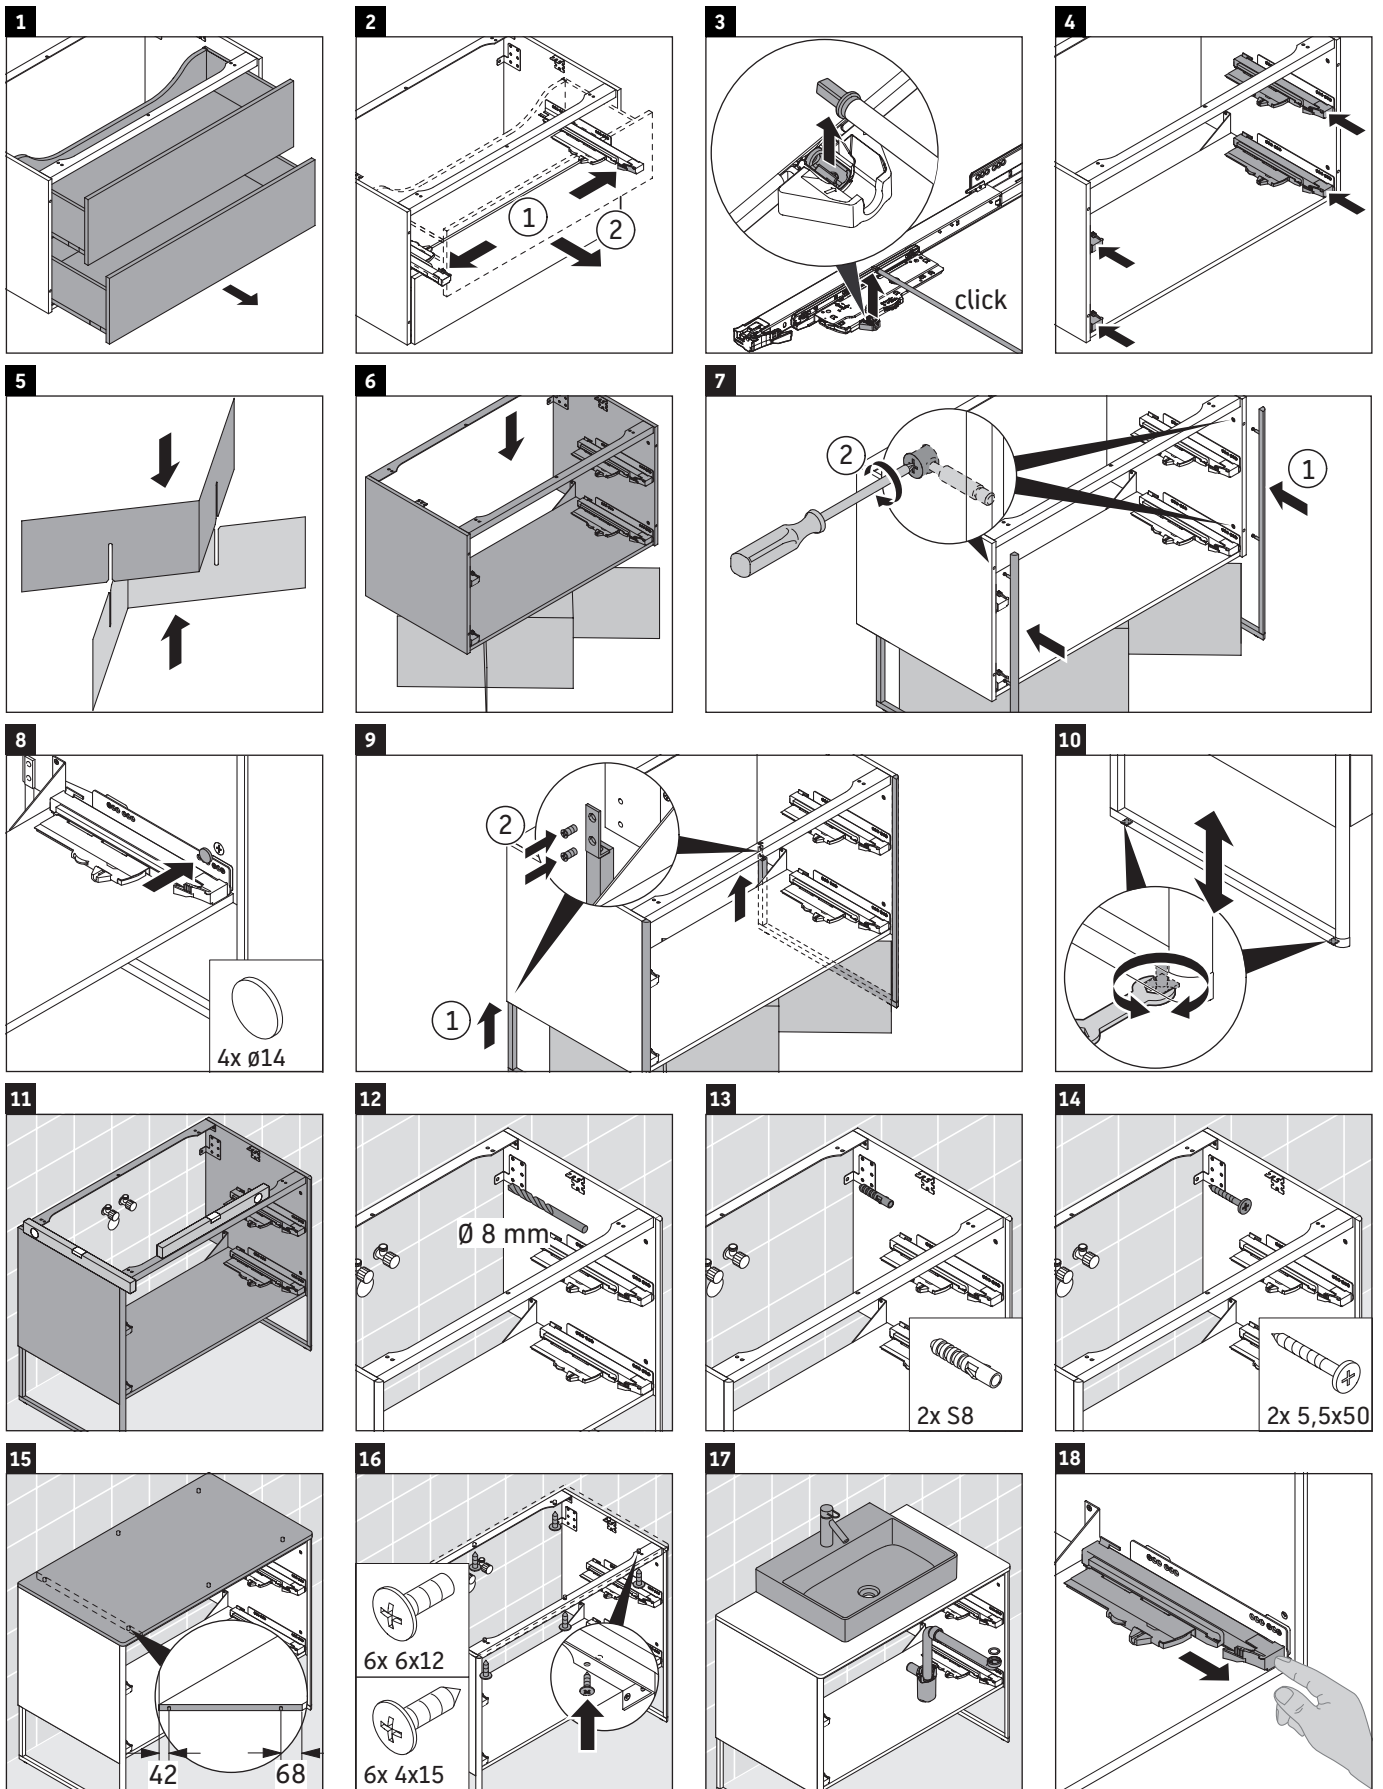

Duravit AG, Werderstr. 36, 78132 Hornberg, Germany, Phone +49 78 33 700, Fax +49 78 33 70 289, info@duravit.de, www.duravit.de