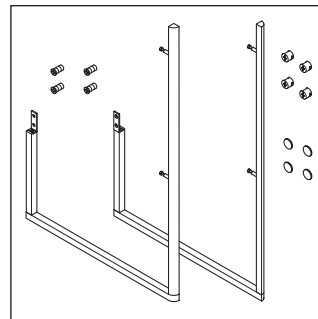

XSquare

XS 4921

Mounting instructions

	D=16 mm	D=20 mm
	4x15	
		6x12

Instructions for use

The bathroom furniture range complies with the standards and guidelines applicable at the time of delivery and is designed for use in bathrooms. Direct contact with water should be avoided, for example, when showering.