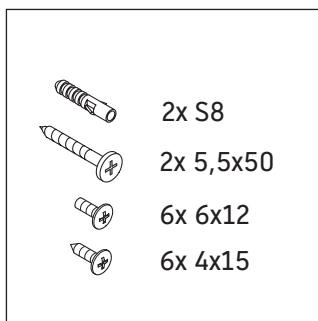

XSquare

XS 4921

Mounting instructions

	D=16 mm	D=20 mm
	4x15	
		6x12

Instructions for use

The bathroom furniture range complies with the standards and guidelines applicable at the time of delivery and is designed for use in bathrooms. Direct contact with water should be avoided, for example, when showering.