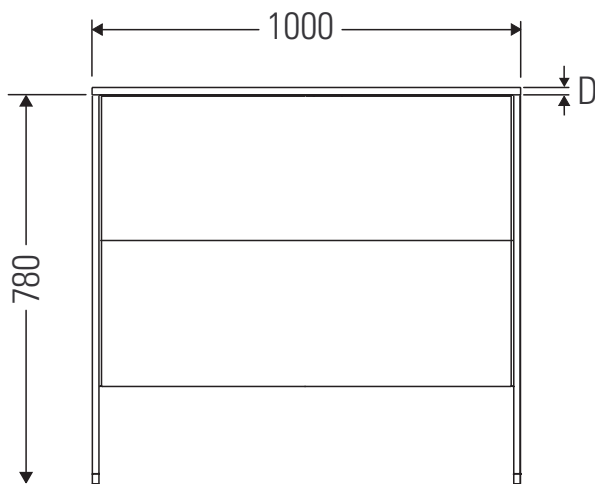

XSquare

XS 4921

Mounting instructions

	D=16 mm	D=20 mm
	4x15	
		6x12

Instructions for use

The bathroom furniture range complies with the standards and guidelines applicable at the time of delivery and is designed for use in bathrooms. Direct contact with water should be avoided, for example, when showering.