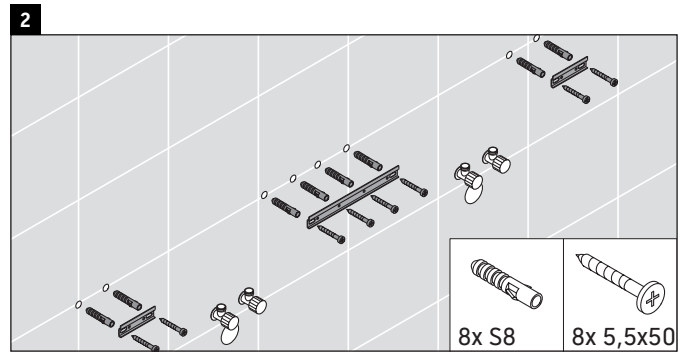

Duravit AG, Werderstr. 36, 78132 Hornberg, Germany, Phone +49 78 33 700, Fax +49 78 33 70 289, info@duravit.de, www.duravit.de