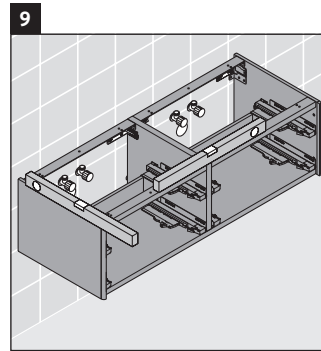

Duravit AG, Werderstr. 36, 78132 Hornberg, Germany, Phone +49 78 33 700, Fax +49 78 33 70 289, info@duravit.de, www.duravit.de