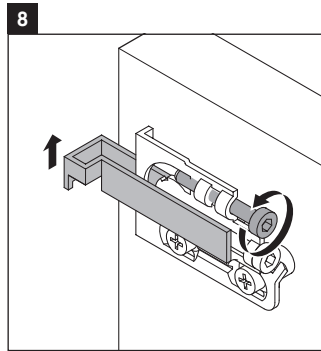

Duravit AG, Werderstr. 36, 78132 Hornberg, Germany, Phone +49 78 33 700, Fax +49 78 33 70 289, info@duravit.de, www.duravit.de