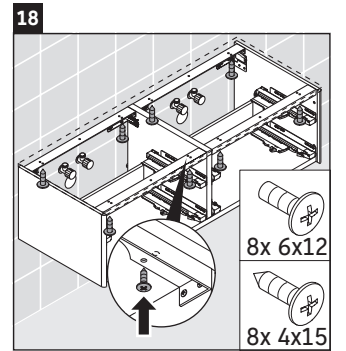

Duravit AG, Werderstr. 36, 78132 Hornberg, Germany, Phone +49 78 33 700, Fax +49 78 33 70 289, info@duravit.de, www.duravit.de