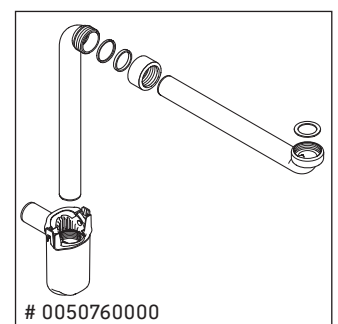

XSquare

XS 4913

Mounting instructions

Instructions for use

The bathroom furniture range complies with the standards and guidelines applicable at the time of delivery and is designed for use in bathrooms. Direct contact with water should be avoided, for example, when showering.