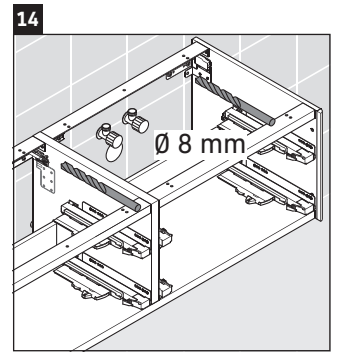

Duravit AG, Werderstr. 36, 78132 Hornberg, Germany, Phone +49 78 33 700, Fax +49 78 33 70 289, info@duravit.de, www.duravit.de