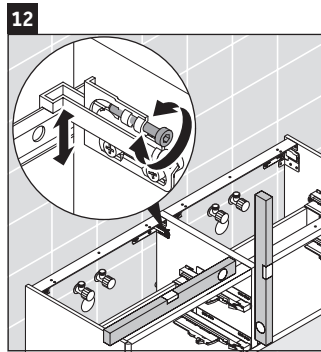

Duravit AG, Werderstr. 36, 78132 Hornberg, Germany, Phone +49 78 33 700, Fax +49 78 33 70 289, info@duravit.de, www.duravit.de