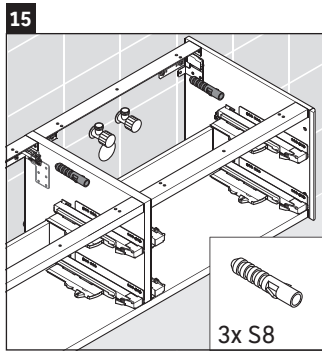

Duravit AG, Werderstr. 36, 78132 Hornberg, Germany, Phone +49 78 33 700, Fax +49 78 33 70 289, info@duravit.de, www.duravit.de