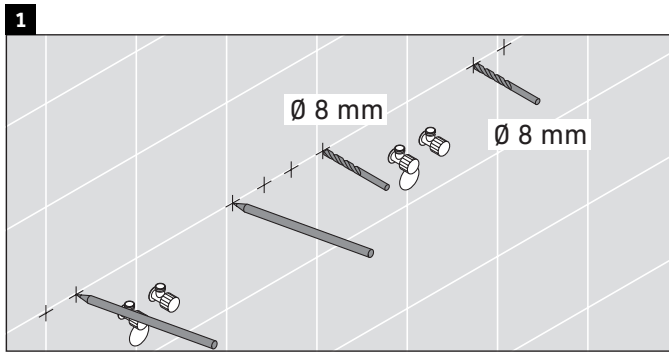

Duravit AG, Werderstr. 36, 78132 Hornberg, Germany, Phone +49 78 33 700, Fax +49 78 33 70 289, info@duravit.de, www.duravit.de