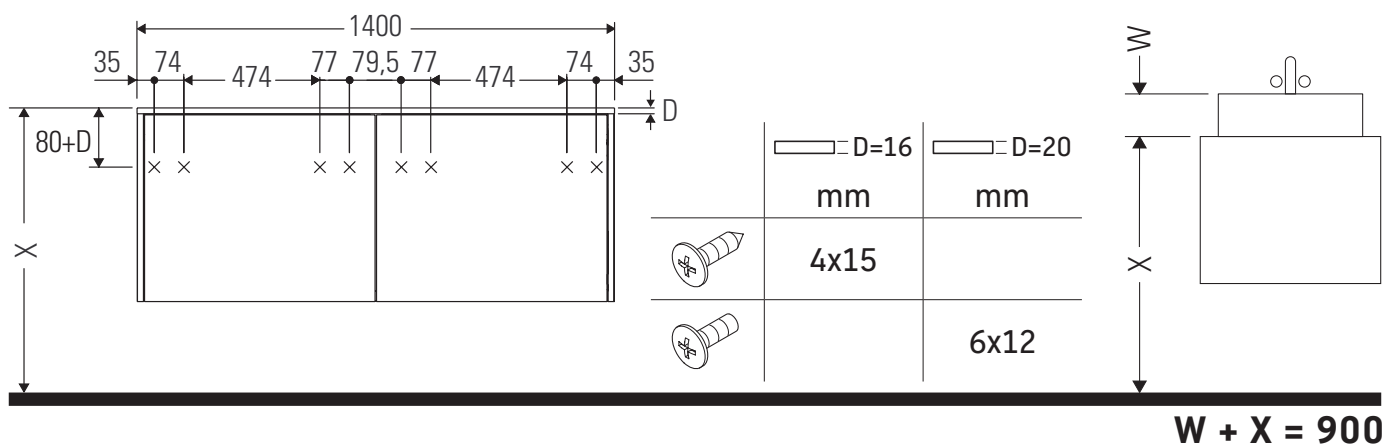

XSquare

XS 4913

Mounting instructions

Instructions for use

The bathroom furniture range complies with the standards and guidelines applicable at the time of delivery and is designed for use in bathrooms. Direct contact with water should be avoided, for example, when showering.