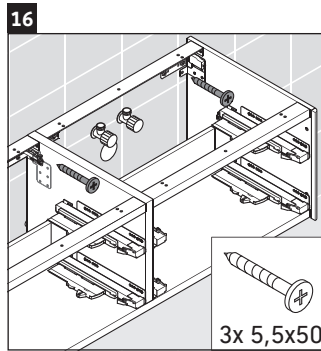

Duravit AG, Werderstr. 36, 78132 Hornberg, Germany, Phone +49 78 33 700, Fax +49 78 33 70 289, info@duravit.de, www.duravit.de