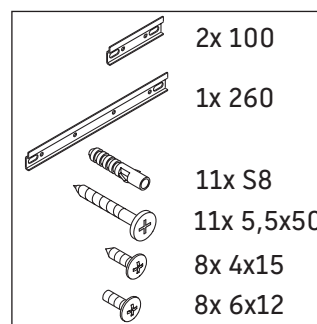

XSquare

XS 4913

Mounting instructions

Instructions for use

The bathroom furniture range complies with the standards and guidelines applicable at the time of delivery and is designed for use in bathrooms. Direct contact with water should be avoided, for example, when showering.