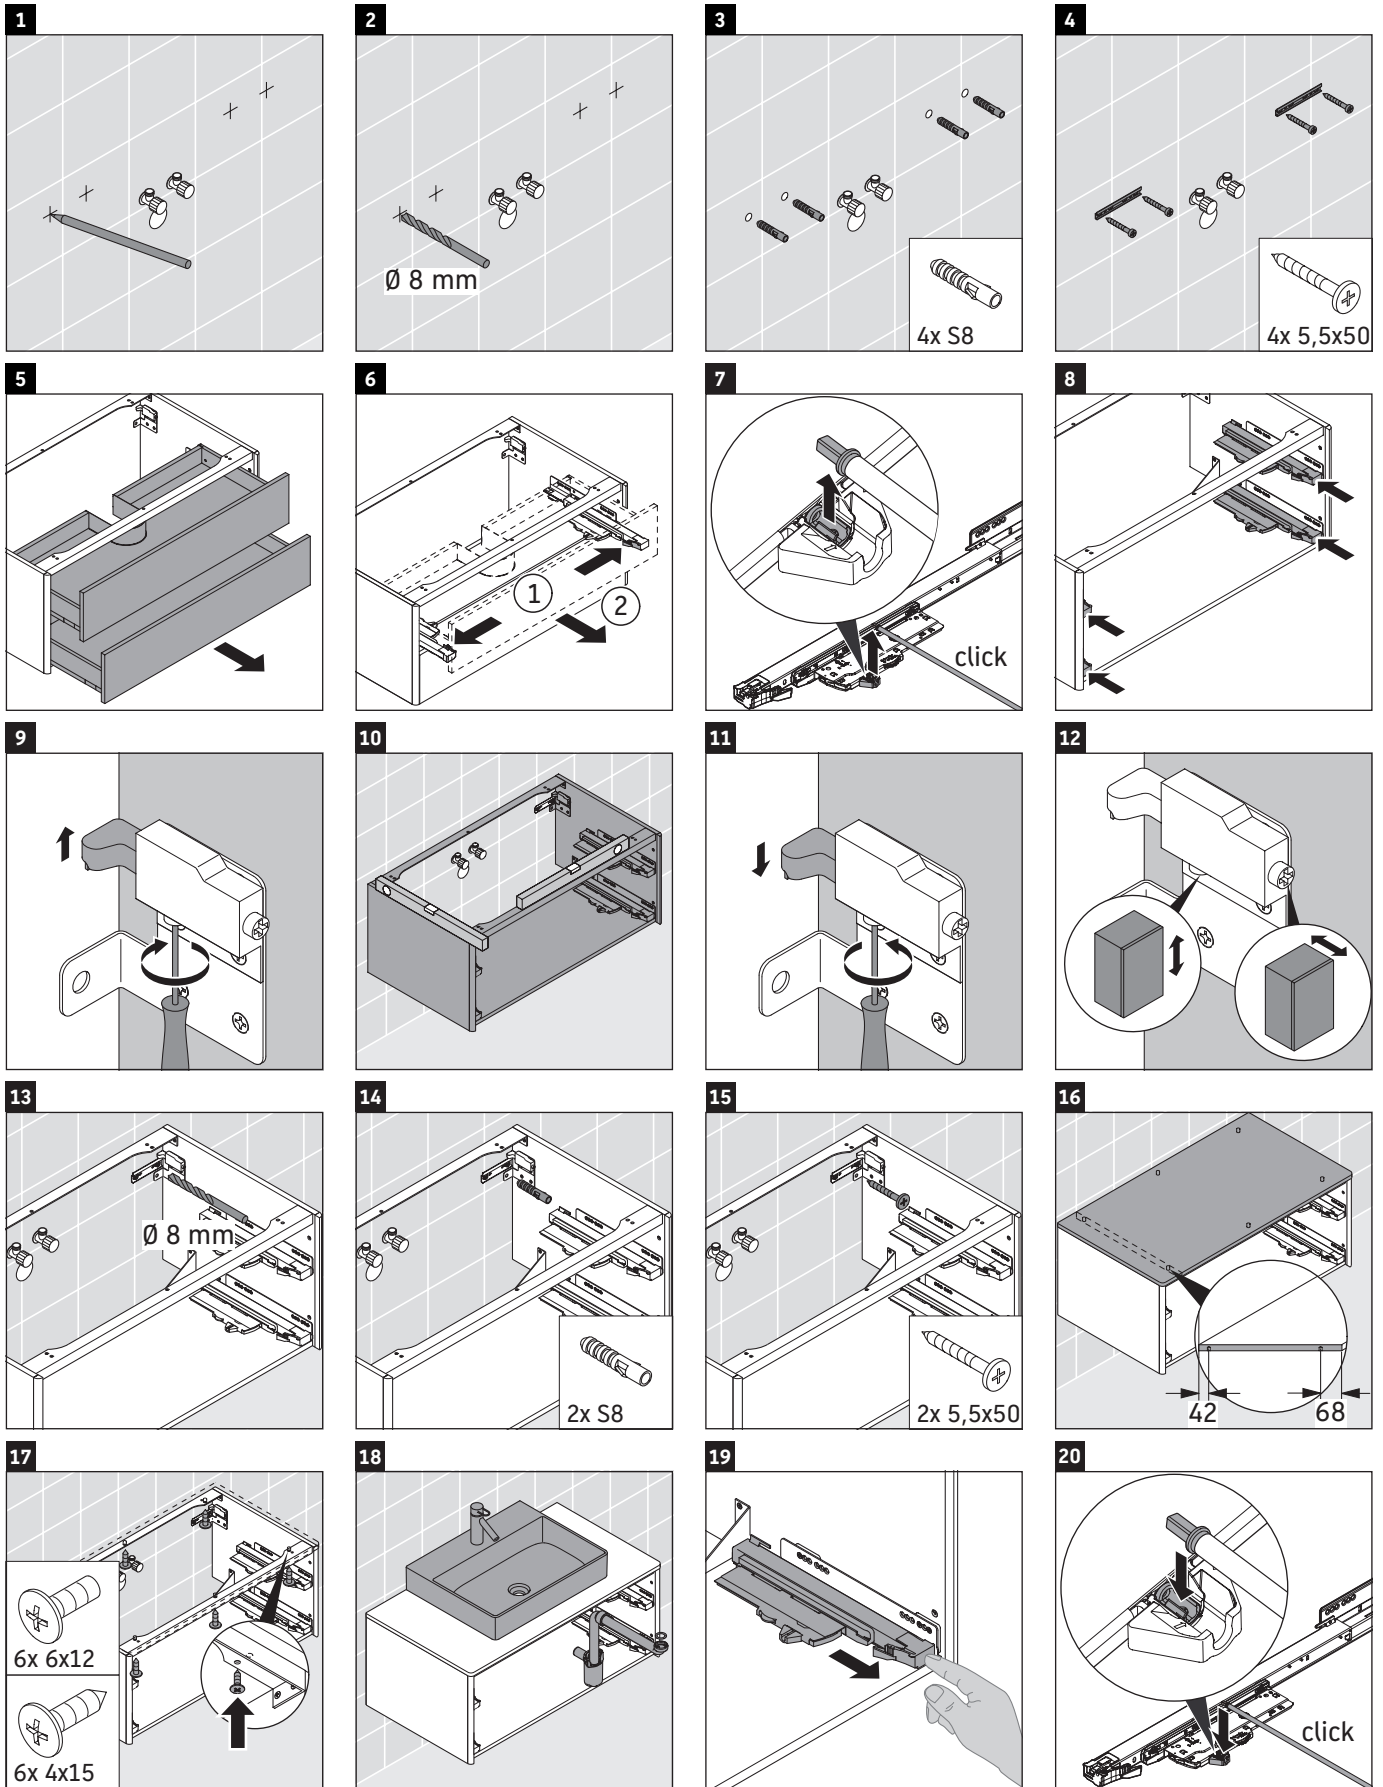

Duravit AG, Werderstr. 36, 78132 Hornberg, Germany, Phone +49 78 33 700, Fax +49 78 33 70 289, info@duravit.de, www.duravit.de