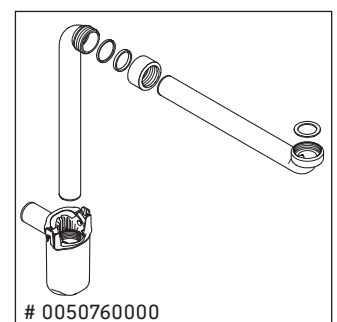

XSquare

XS 4912

Mounting instructions

Instructions for use

The bathroom furniture range complies with the standards and guidelines applicable at the time of delivery and is designed for use in bathrooms. Direct contact with water should be avoided, for example, when showering.