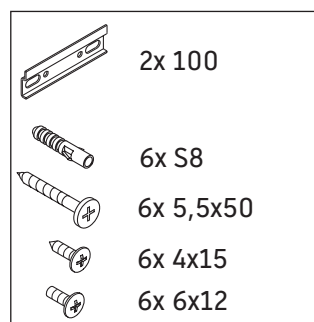

XSquare

XS 4912

Mounting instructions

Instructions for use

The bathroom furniture range complies with the standards and guidelines applicable at the time of delivery and is designed for use in bathrooms. Direct contact with water should be avoided, for example, when showering.