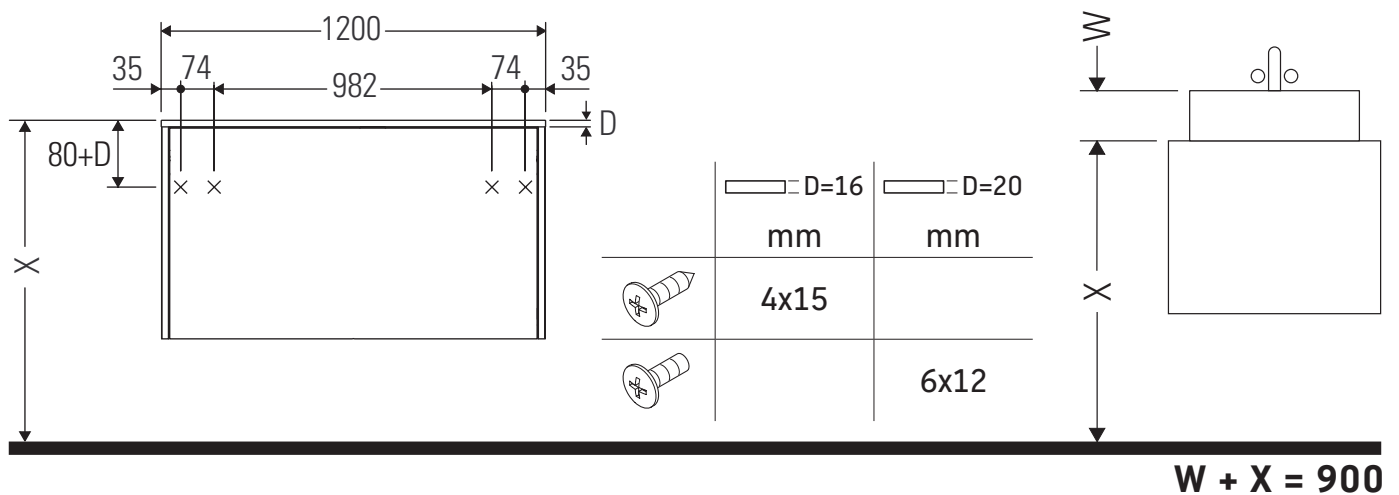

XSquare

XS 4912

Mounting instructions

Instructions for use

The bathroom furniture range complies with the standards and guidelines applicable at the time of delivery and is designed for use in bathrooms. Direct contact with water should be avoided, for example, when showering.