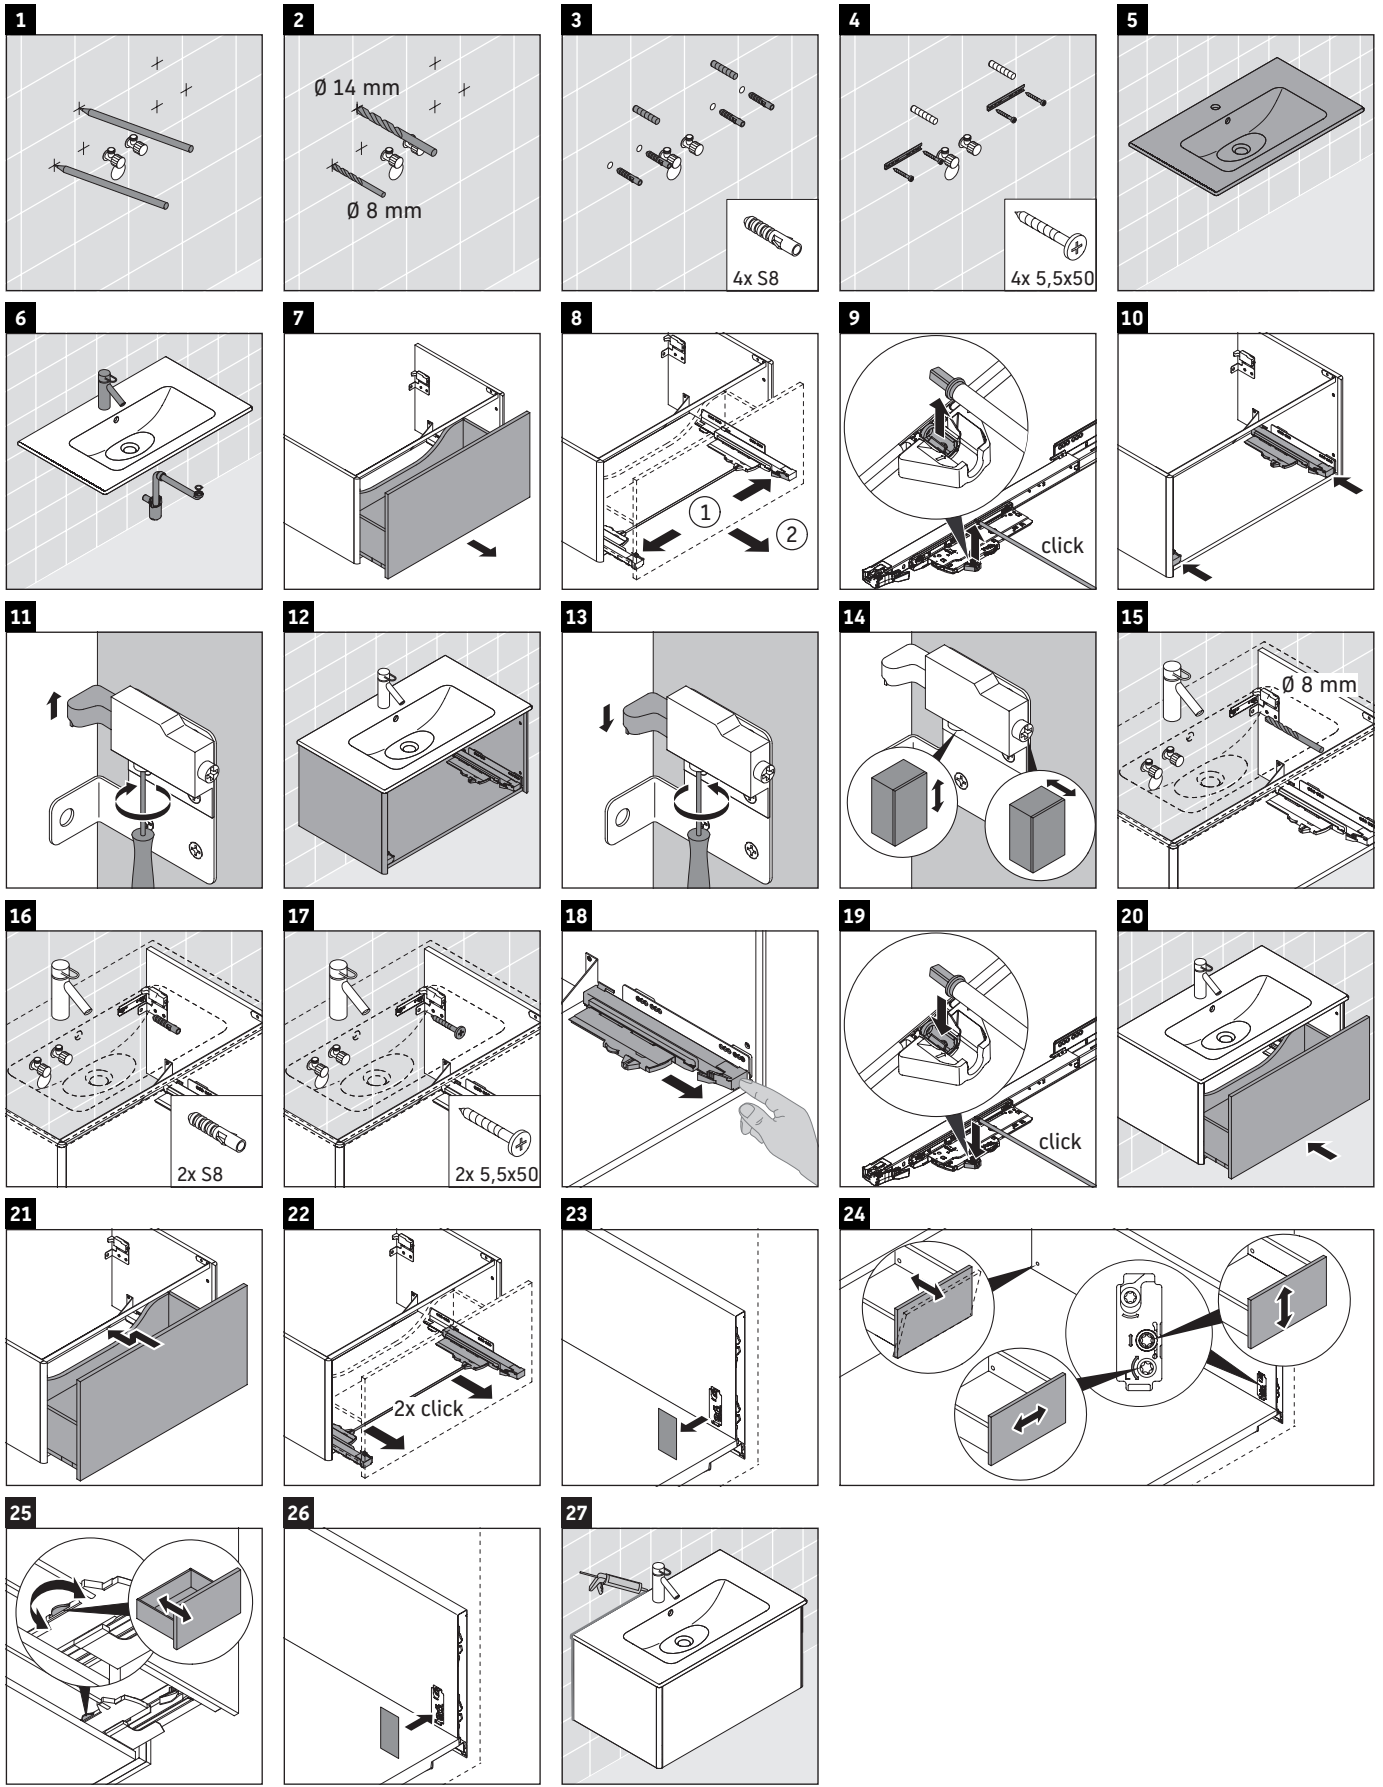

Duravit AG, Werderstr. 36, 78132 Hornberg, Germany, Phone +49 78 33 700, Fax +49 78 33 70 289, info@duravit.de, www.duravit.de