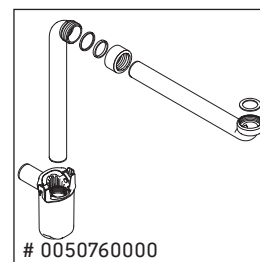

XSquare

XS 4065

Mounting instructions

ME by Starck # 234263

Instructions for use

The bathroom furniture range complies with the standards and guidelines applicable at the time of delivery and is designed for use in bathrooms. Direct contact with water should be avoided, for example, when showering.