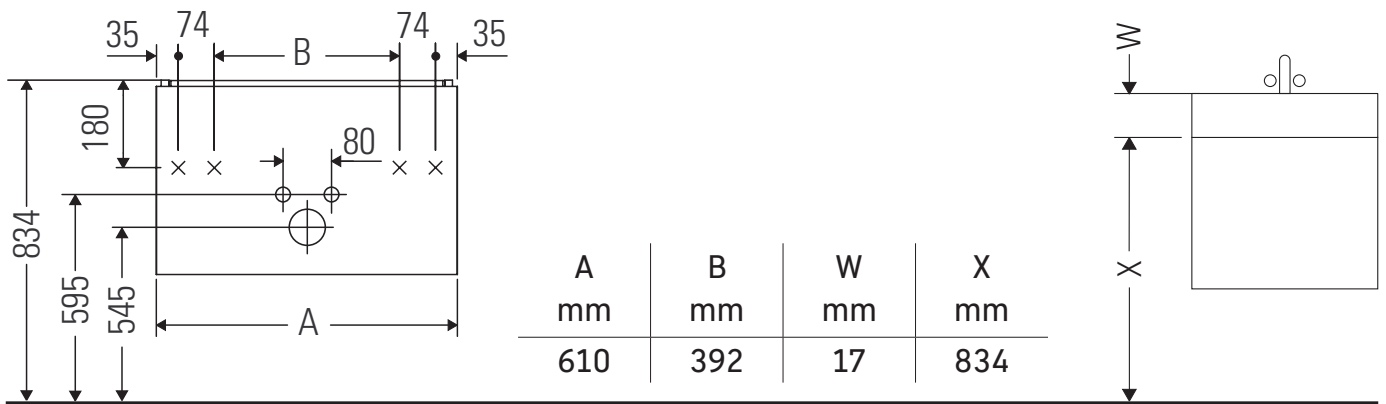

XSquare

XS 4065

Mounting instructions

ME by Starck # 234263

Instructions for use

The bathroom furniture range complies with the standards and guidelines applicable at the time of delivery and is designed for use in bathrooms. Direct contact with water should be avoided, for example, when showering.