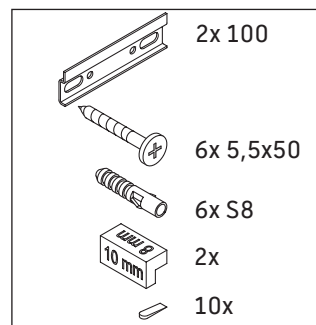

XSquare

XS 4059

Mounting instructions

DuraSquare # 235350

Instructions for use

The bathroom furniture range complies with the standards and guidelines applicable at the time of delivery and is designed for use in bathrooms. Direct contact with water should be avoided, for example, when showering.