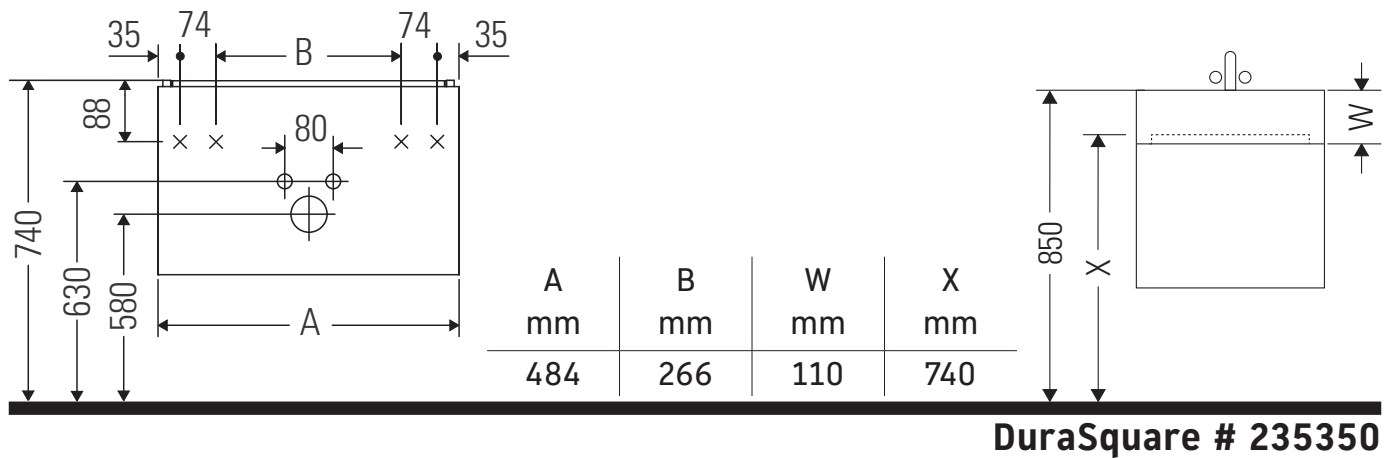

XSquare

XS 4059

Mounting instructions

DuraSquare # 235350

Instructions for use

The bathroom furniture range complies with the standards and guidelines applicable at the time of delivery and is designed for use in bathrooms. Direct contact with water should be avoided, for example, when showering.