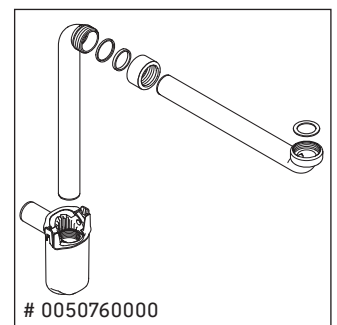

XSquare

XS 4059

Mounting instructions

DuraSquare # 235350

Instructions for use

The bathroom furniture range complies with the standards and guidelines applicable at the time of delivery and is designed for use in bathrooms. Direct contact with water should be avoided, for example, when showering.