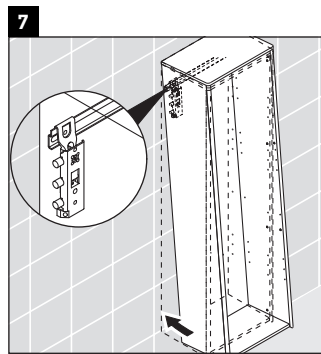

Order no. XS1313/18.02.1