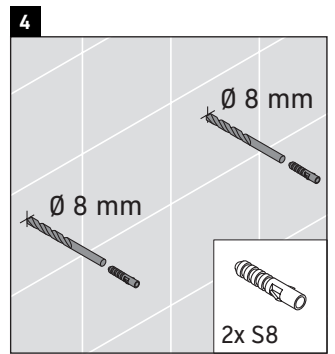

XSquare

XS 1313 L/R

Mounting instructions

A	B
mm	mm
500	424

Instructions for use

The bathroom furniture range complies with the standards and guidelines applicable at the time of delivery and is designed for use in bathrooms. Direct contact with water should be avoided, for example, when showering.

We reserve the right to make technical improvements and design modifications to the products illustrated.

Order no. XS1313/18.02.1