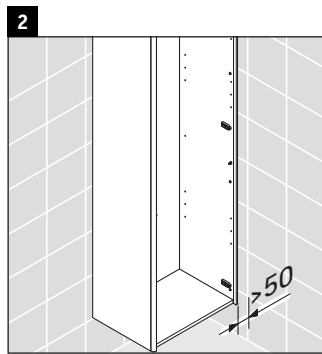

Order no. XS1313/18.02.1