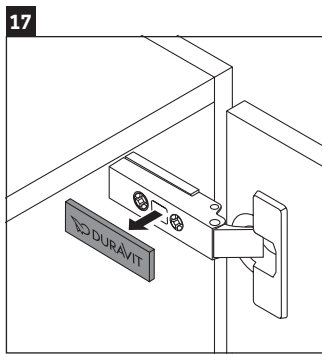

Order no. XS1313/18.02.1