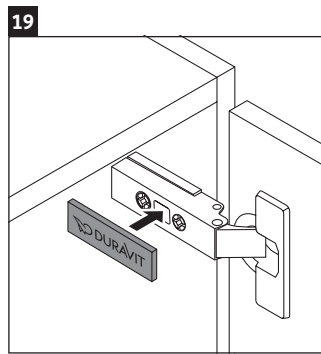

Order no. XS1313/18.02.1