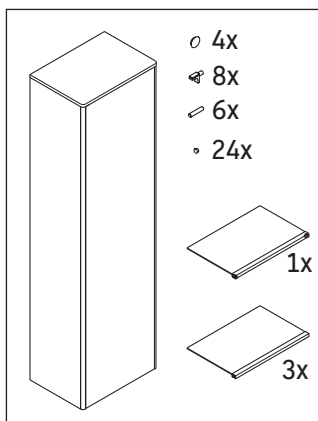

XSquare

XS 1313 L/R

Mounting instructions

A	B
mm	mm
500	424

Instructions for use

The bathroom furniture range complies with the standards and guidelines applicable at the time of delivery and is designed for use in bathrooms. Direct contact with water should be avoided, for example, when showering.

We reserve the right to make technical improvements and design modifications to the products illustrated.

Order no. XS1313/18.02.1