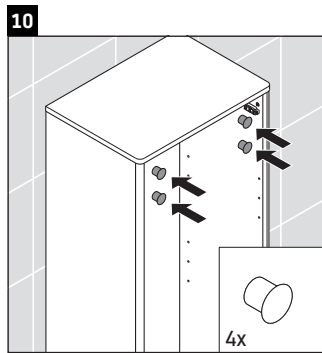

Order no. XS1313/18.02.1