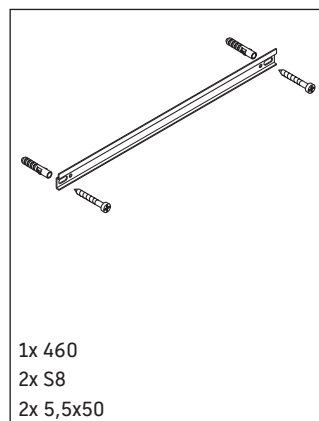

XSquare

XS 1313 L/R

Mounting instructions

A	B
mm	mm
500	424

Instructions for use

The bathroom furniture range complies with the standards and guidelines applicable at the time of delivery and is designed for use in bathrooms. Direct contact with water should be avoided, for example, when showering.