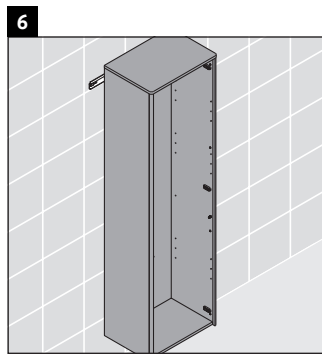

Order no. XS1313/18.02.1