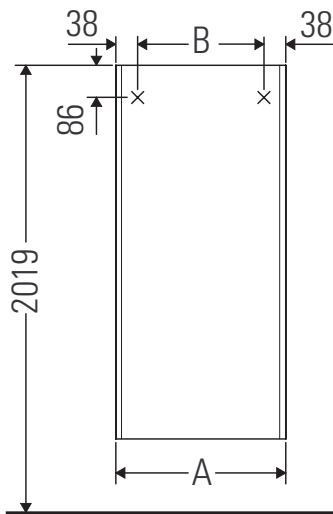

XSquare

XS 1313 L/R

Mounting instructions

A	B
mm	mm
500	424

Instructions for use

The bathroom furniture range complies with the standards and guidelines applicable at the time of delivery and is designed for use in bathrooms. Direct contact with water should be avoided, for example, when showering.

We reserve the right to make technical improvements and design modifications to the products illustrated.

Order no. XS1313/18.02.1