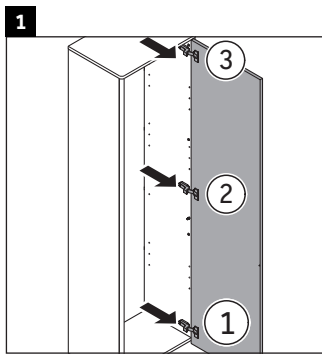

Order no. XS1313/18.02.1