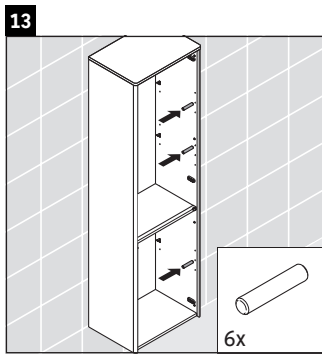

Order no. XS1313/18.02.1