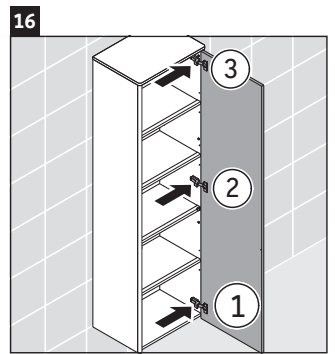

Order no. XS1313/18.02.1