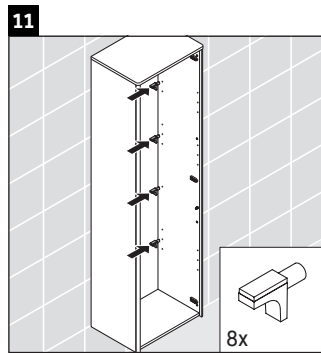

Order no. XS1313/18.02.1