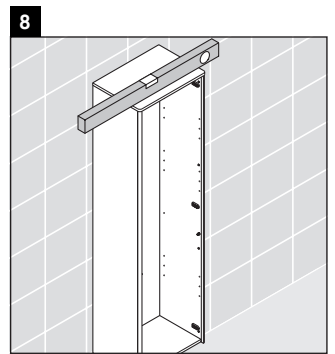

Order no. XS1313/18.02.1