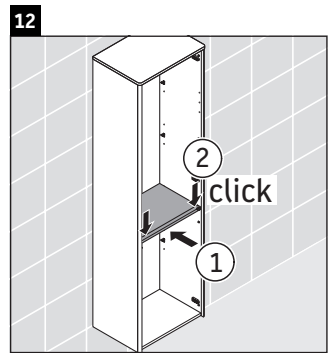

Order no. XS1313/18.02.1