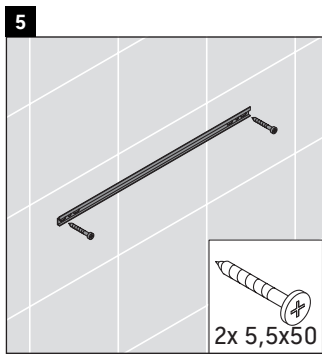

Order no. XS1313/18.02.1