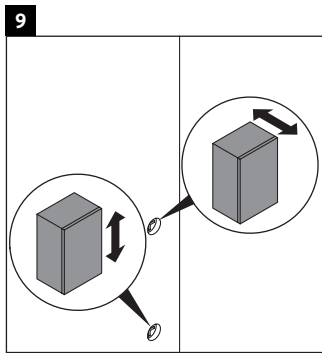

Order no. XS1313/18.02.1