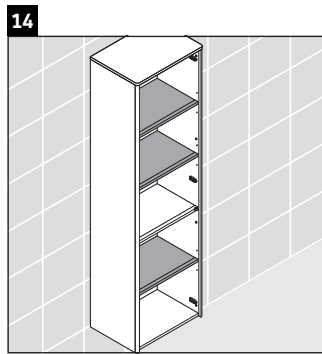

Order no. XS1313/18.02.1