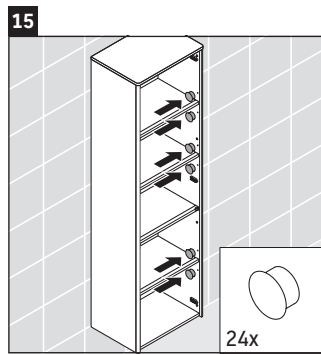

Order no. XS1313/18.02.1