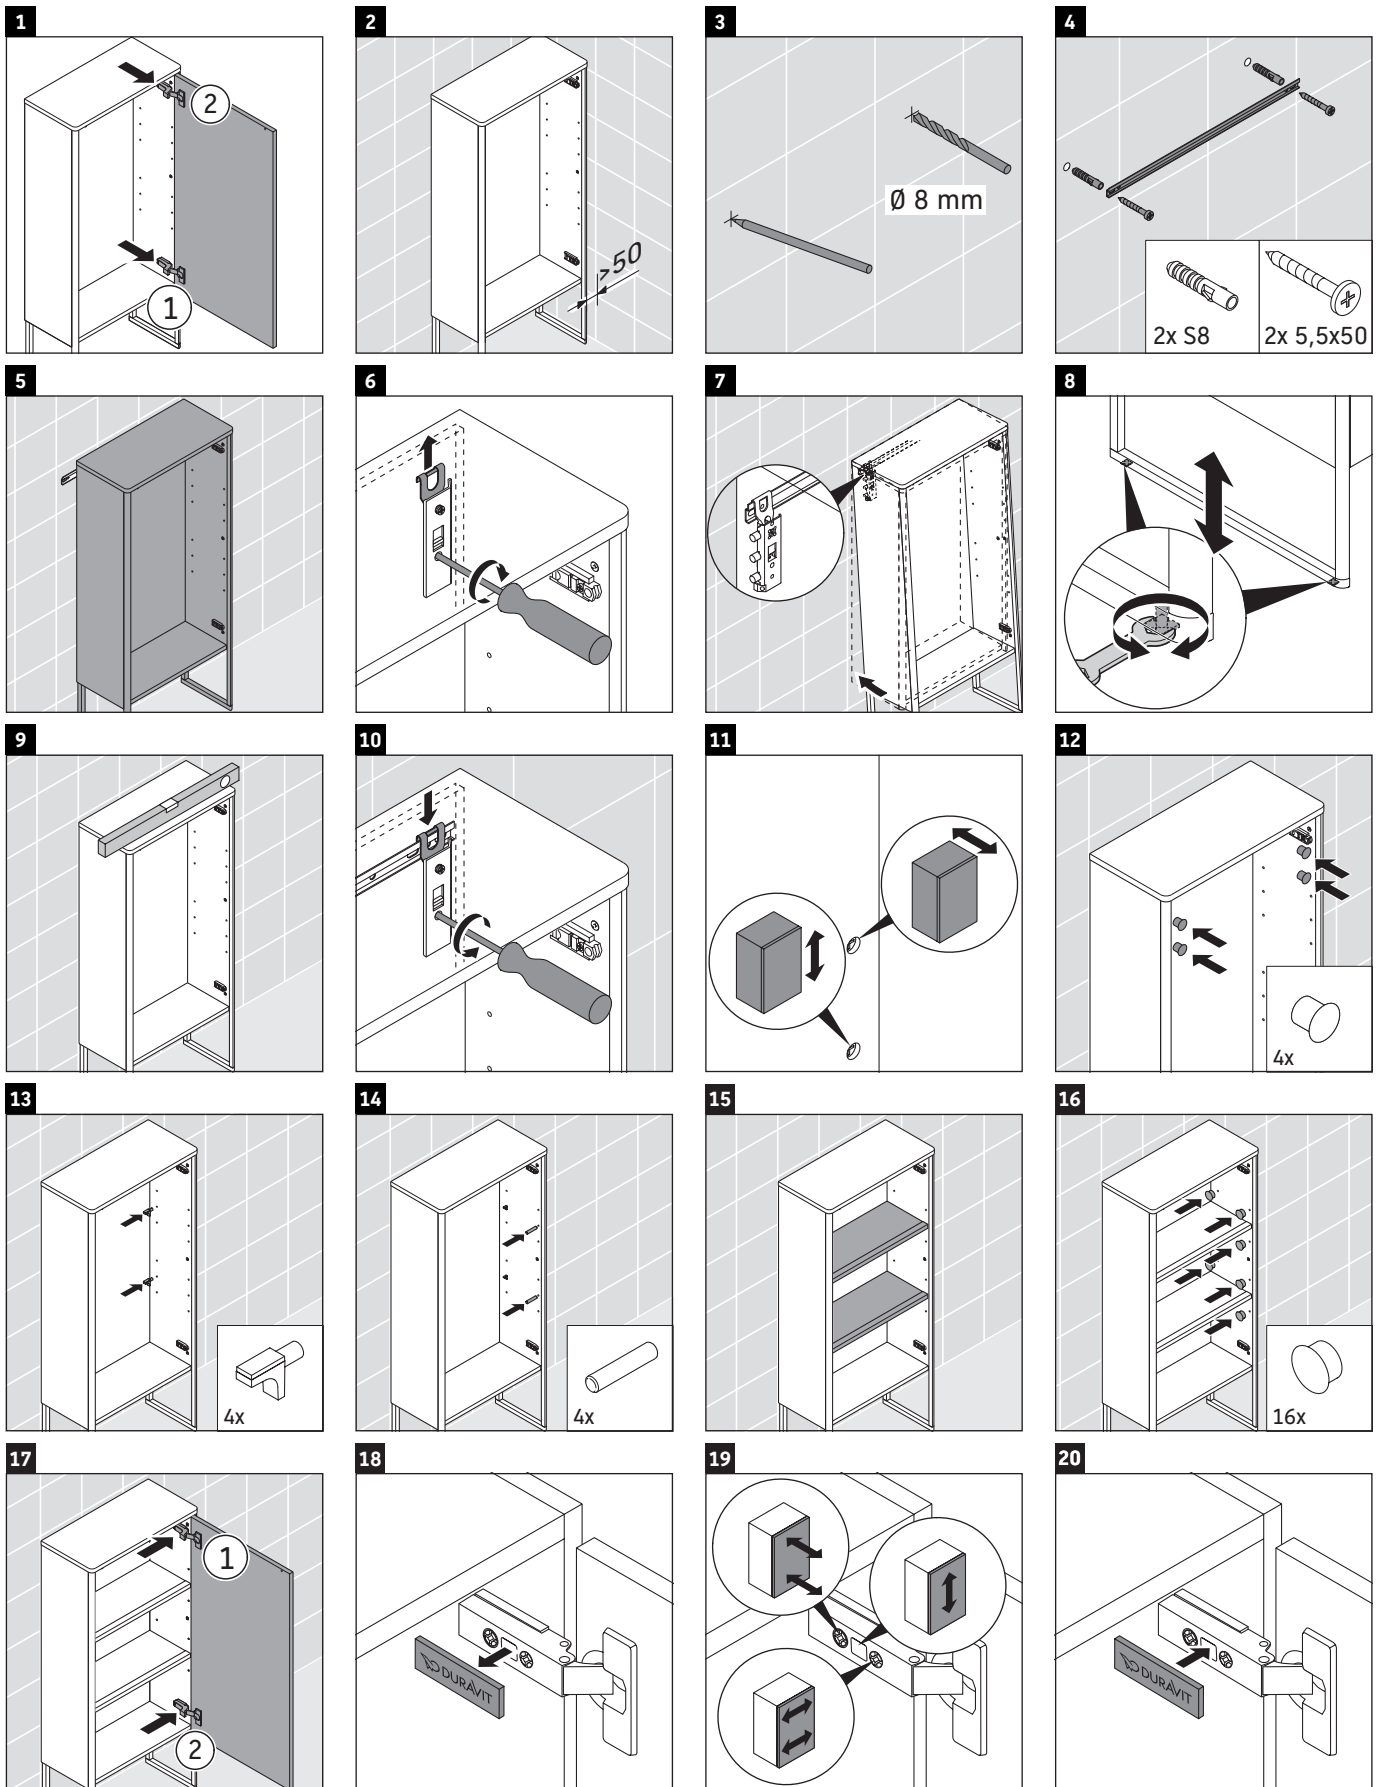

Duravit AG, Werderstr. 36, 78132 Hornberg, Germany, Phone +49 78 33 700, Fax +49 78 33 70 289, info@duravit.de, www.duravit.de