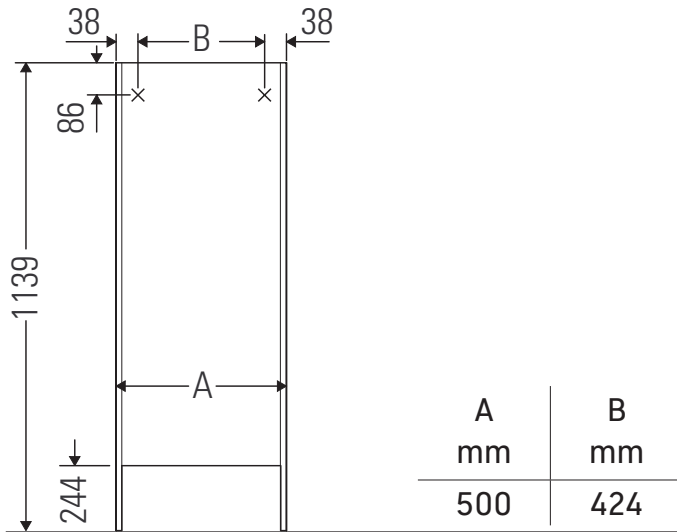

XSquare

XS 1304 L/R

Mounting instructions

Instructions for use

The bathroom furniture range complies with the standards and guidelines applicable at the time of delivery and is designed for use in bathrooms. Direct contact with water should be avoided, for example, when showering.