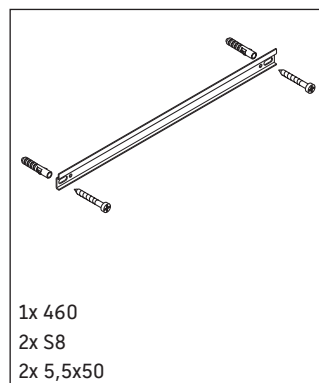

XSquare

XS 1304 L/R

Mounting instructions

Instructions for use

The bathroom furniture range complies with the standards and guidelines applicable at the time of delivery and is designed for use in bathrooms. Direct contact with water should be avoided, for example, when showering.