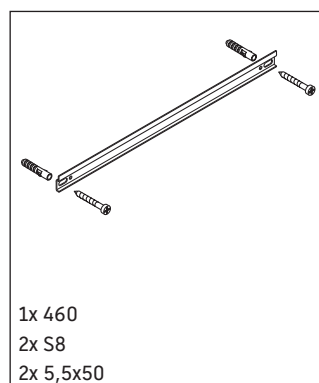

XViu

XV 1306 L/R

Mounting instructions

Instructions for use

The bathroom furniture range complies with the standards and guidelines applicable at the time of delivery and is designed for use in bathrooms. Direct contact with water should be avoided, for example, when showering.