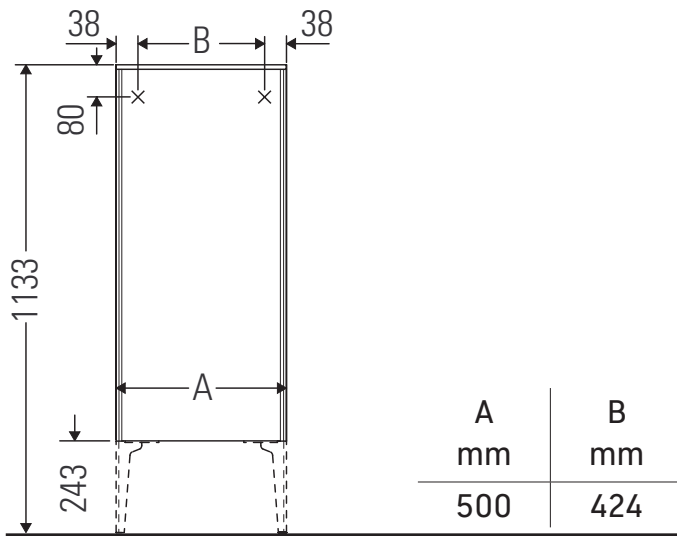

XViu

XV 1306 L/R

Mounting instructions

Instructions for use

The bathroom furniture range complies with the standards and guidelines applicable at the time of delivery and is designed for use in bathrooms. Direct contact with water should be avoided, for example, when showering.