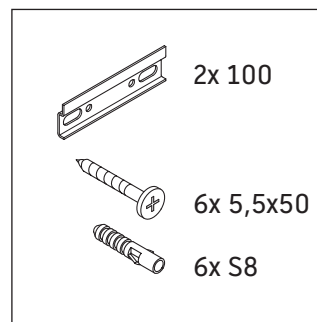

XBase

XB 6194

Mounting instructions

Instructions for use

The bathroom furniture range complies with the standards and guidelines applicable at the time of delivery and is designed for use in bathrooms. Direct contact with water should be avoided, for example, when showering.