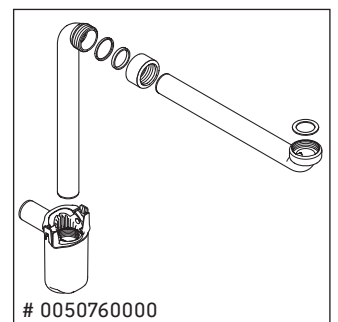

XBase

XB 6194

Mounting instructions

Instructions for use

The bathroom furniture range complies with the standards and guidelines applicable at the time of delivery and is designed for use in bathrooms. Direct contact with water should be avoided, for example, when showering.