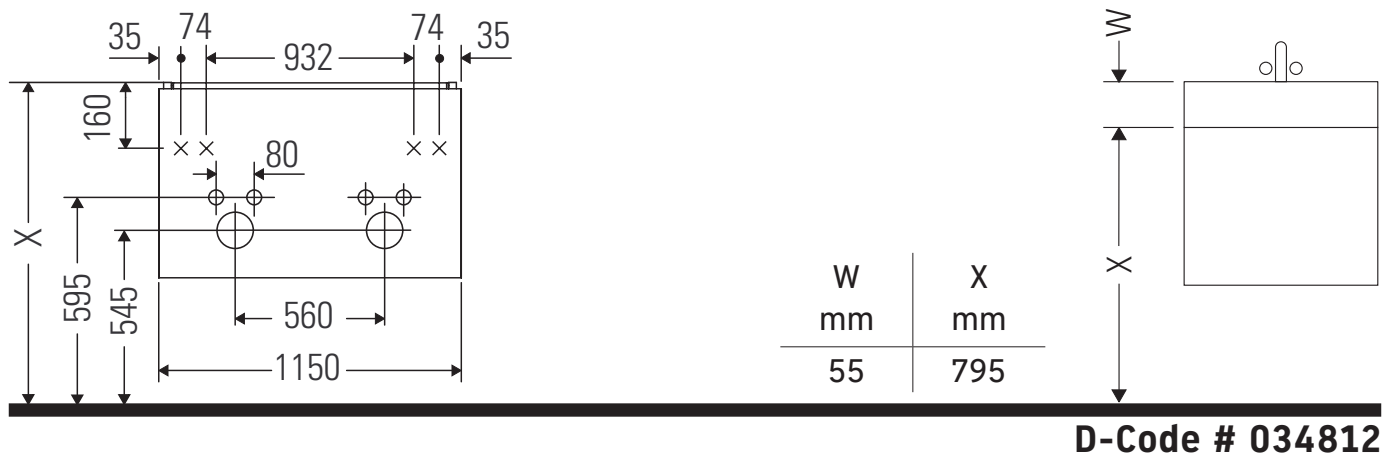

XBase

XB 6194

Mounting instructions

Instructions for use

The bathroom furniture range complies with the standards and guidelines applicable at the time of delivery and is designed for use in bathrooms. Direct contact with water should be avoided, for example, when showering.