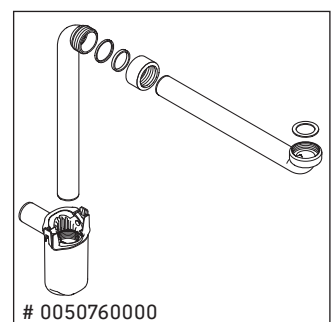

XBase

XB 6122

Mounting instructions

ME by Starck # 233610

Instructions for use

The bathroom furniture range complies with the standards and guidelines applicable at the time of delivery and is designed for use in bathrooms. Direct contact with water should be avoided, for example, when showering.