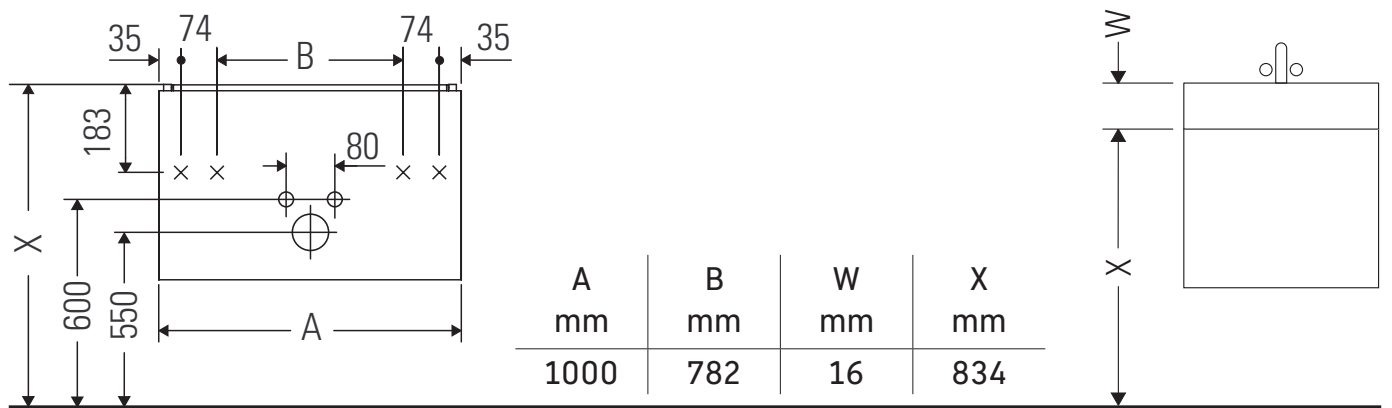

XBase

XB 6122

Mounting instructions

ME by Starck # 233610

Instructions for use

The bathroom furniture range complies with the standards and guidelines applicable at the time of delivery and is designed for use in bathrooms. Direct contact with water should be avoided, for example, when showering.