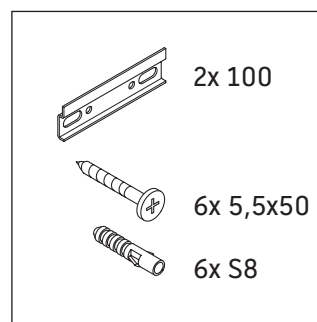

XBase

XB 6122

Mounting instructions

ME by Starck # 233610

Instructions for use

The bathroom furniture range complies with the standards and guidelines applicable at the time of delivery and is designed for use in bathrooms. Direct contact with water should be avoided, for example, when showering.