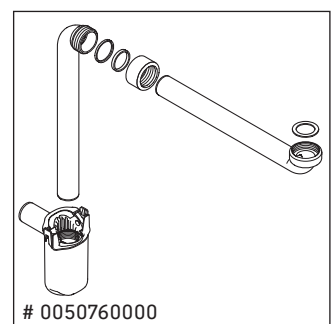

XBase

XB 6121

Mounting instructions

ME by Starck # 233683

Instructions for use

The bathroom furniture range complies with the standards and guidelines applicable at the time of delivery and is designed for use in bathrooms. Direct contact with water should be avoided, for example, when showering.