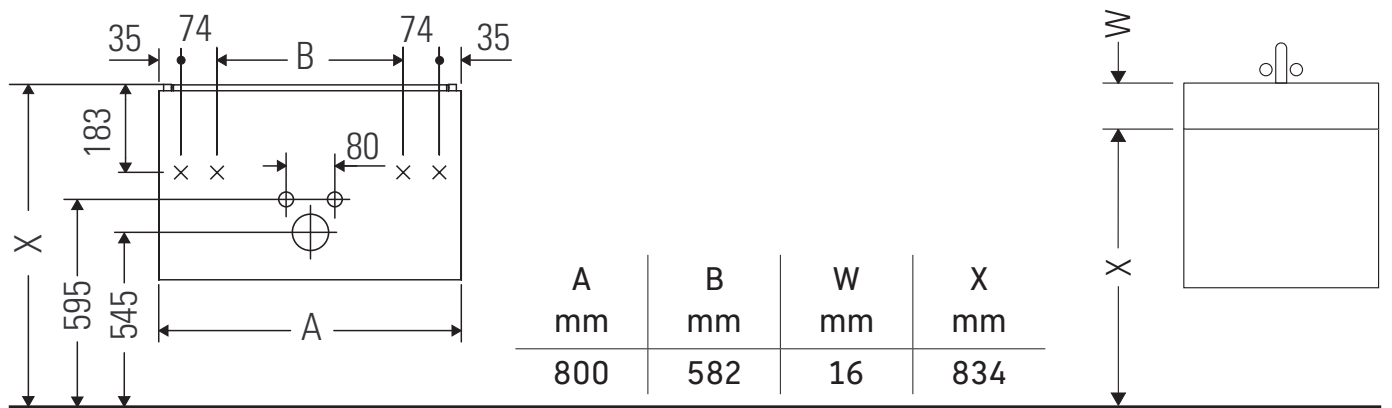

XBase

XB 6121

Mounting instructions

ME by Starck # 233683

Instructions for use

The bathroom furniture range complies with the standards and guidelines applicable at the time of delivery and is designed for use in bathrooms. Direct contact with water should be avoided, for example, when showering.