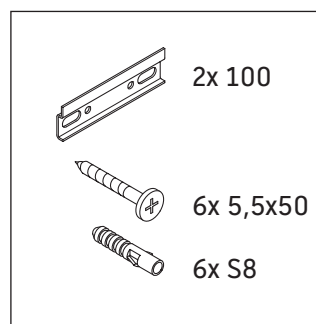

XBase

XB 6121

Mounting instructions

ME by Starck # 233683

Instructions for use

The bathroom furniture range complies with the standards and guidelines applicable at the time of delivery and is designed for use in bathrooms. Direct contact with water should be avoided, for example, when showering.