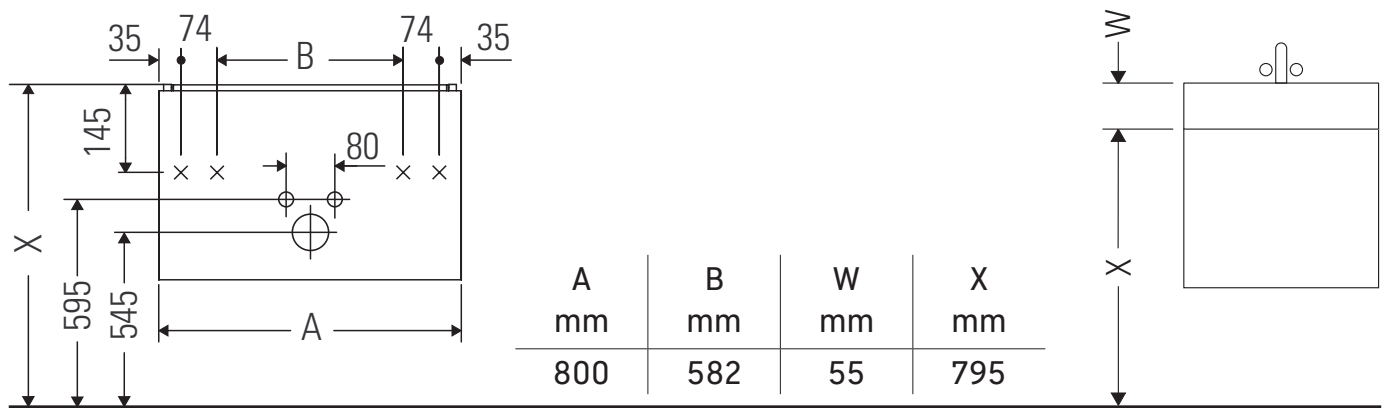

XBase

XB 6071

Mounting instructions

D-Code # 034285

Instructions for use

The bathroom furniture range complies with the standards and guidelines applicable at the time of delivery and is designed for use in bathrooms. Direct contact with water should be avoided, for example, when showering.