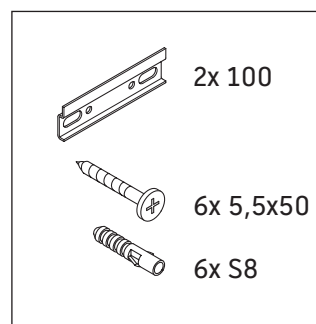

XBase

XB 6071

Mounting instructions

D-Code # 034285

Instructions for use

The bathroom furniture range complies with the standards and guidelines applicable at the time of delivery and is designed for use in bathrooms. Direct contact with water should be avoided, for example, when showering.