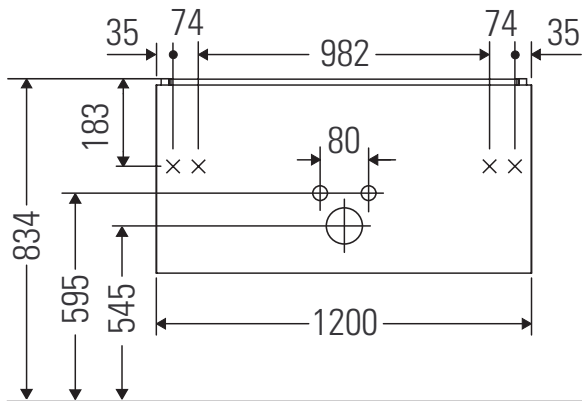

XBase

XB 6033

Mounting instructions

W mm	X mm
16	834

ME by Starck # 233612 / # 236112..00

W mm	X mm
16	834

ME by Starck # 236112..24

Instructions for use