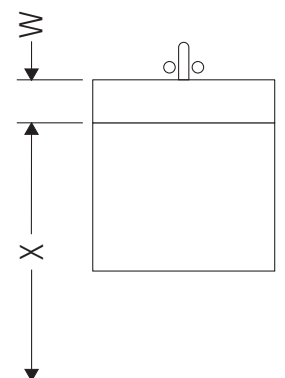

XBase

XB 6033

Mounting instructions

W mm	X mm
16	834

ME by Starck # 233612 / # 236112..00

W mm	X mm
16	834

ME by Starck # 236112..24

Instructions for use