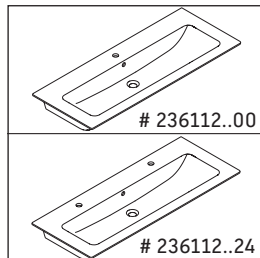

XBase

XB 6033

Mounting instructions

W mm	X mm
16	834

ME by Starck # 233612 / # 236112..00

W mm	X mm
16	834

ME by Starck # 236112..24

Instructions for use