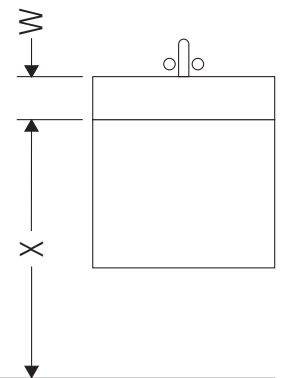

XBase

XB 6033

Mounting instructions

W mm	X mm
16	834

ME by Starck # 233612 / # 236112..00

W mm	X mm
16	834

ME by Starck # 236112..24

Instructions for use