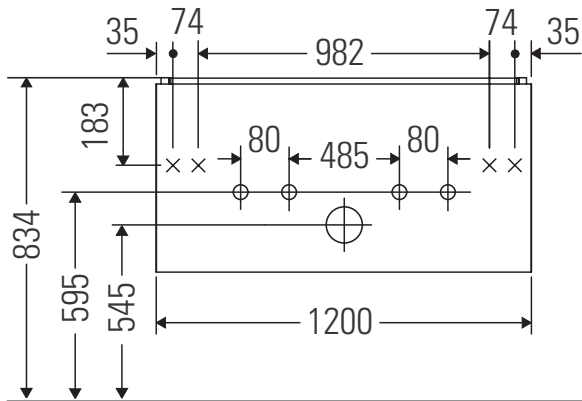

XBase

XB 6033

Mounting instructions

W mm	X mm
16	834

ME by Starck # 233612 / # 236112..00

W mm	X mm
16	834

ME by Starck # 236112..24

Instructions for use