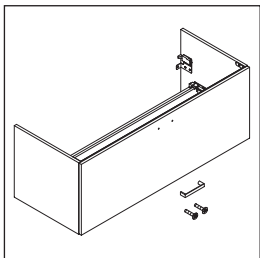

XBase

XB 6033

Mounting instructions

W mm	X mm
16	834

ME by Starck # 233612 / # 236112..00

W mm	X mm
16	834

ME by Starck # 236112..24

Instructions for use