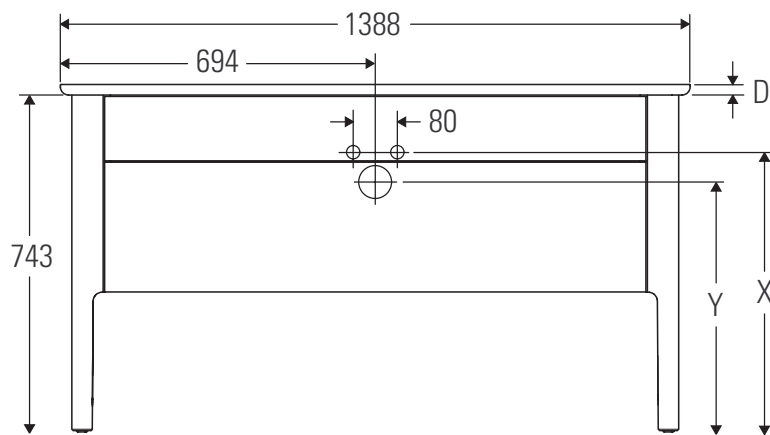

Luv

LU 9566

Mounting instructions

D	20 mm	25 mm
X	620 mm	615 mm
Y	570 mm	565 mm

Follow all other installation instructions!

Instructions for use

The bathroom furniture range complies with the standards and guidelines applicable at the time of delivery and is designed for use in bathrooms. Direct contact with water should be avoided, for example, when showering.