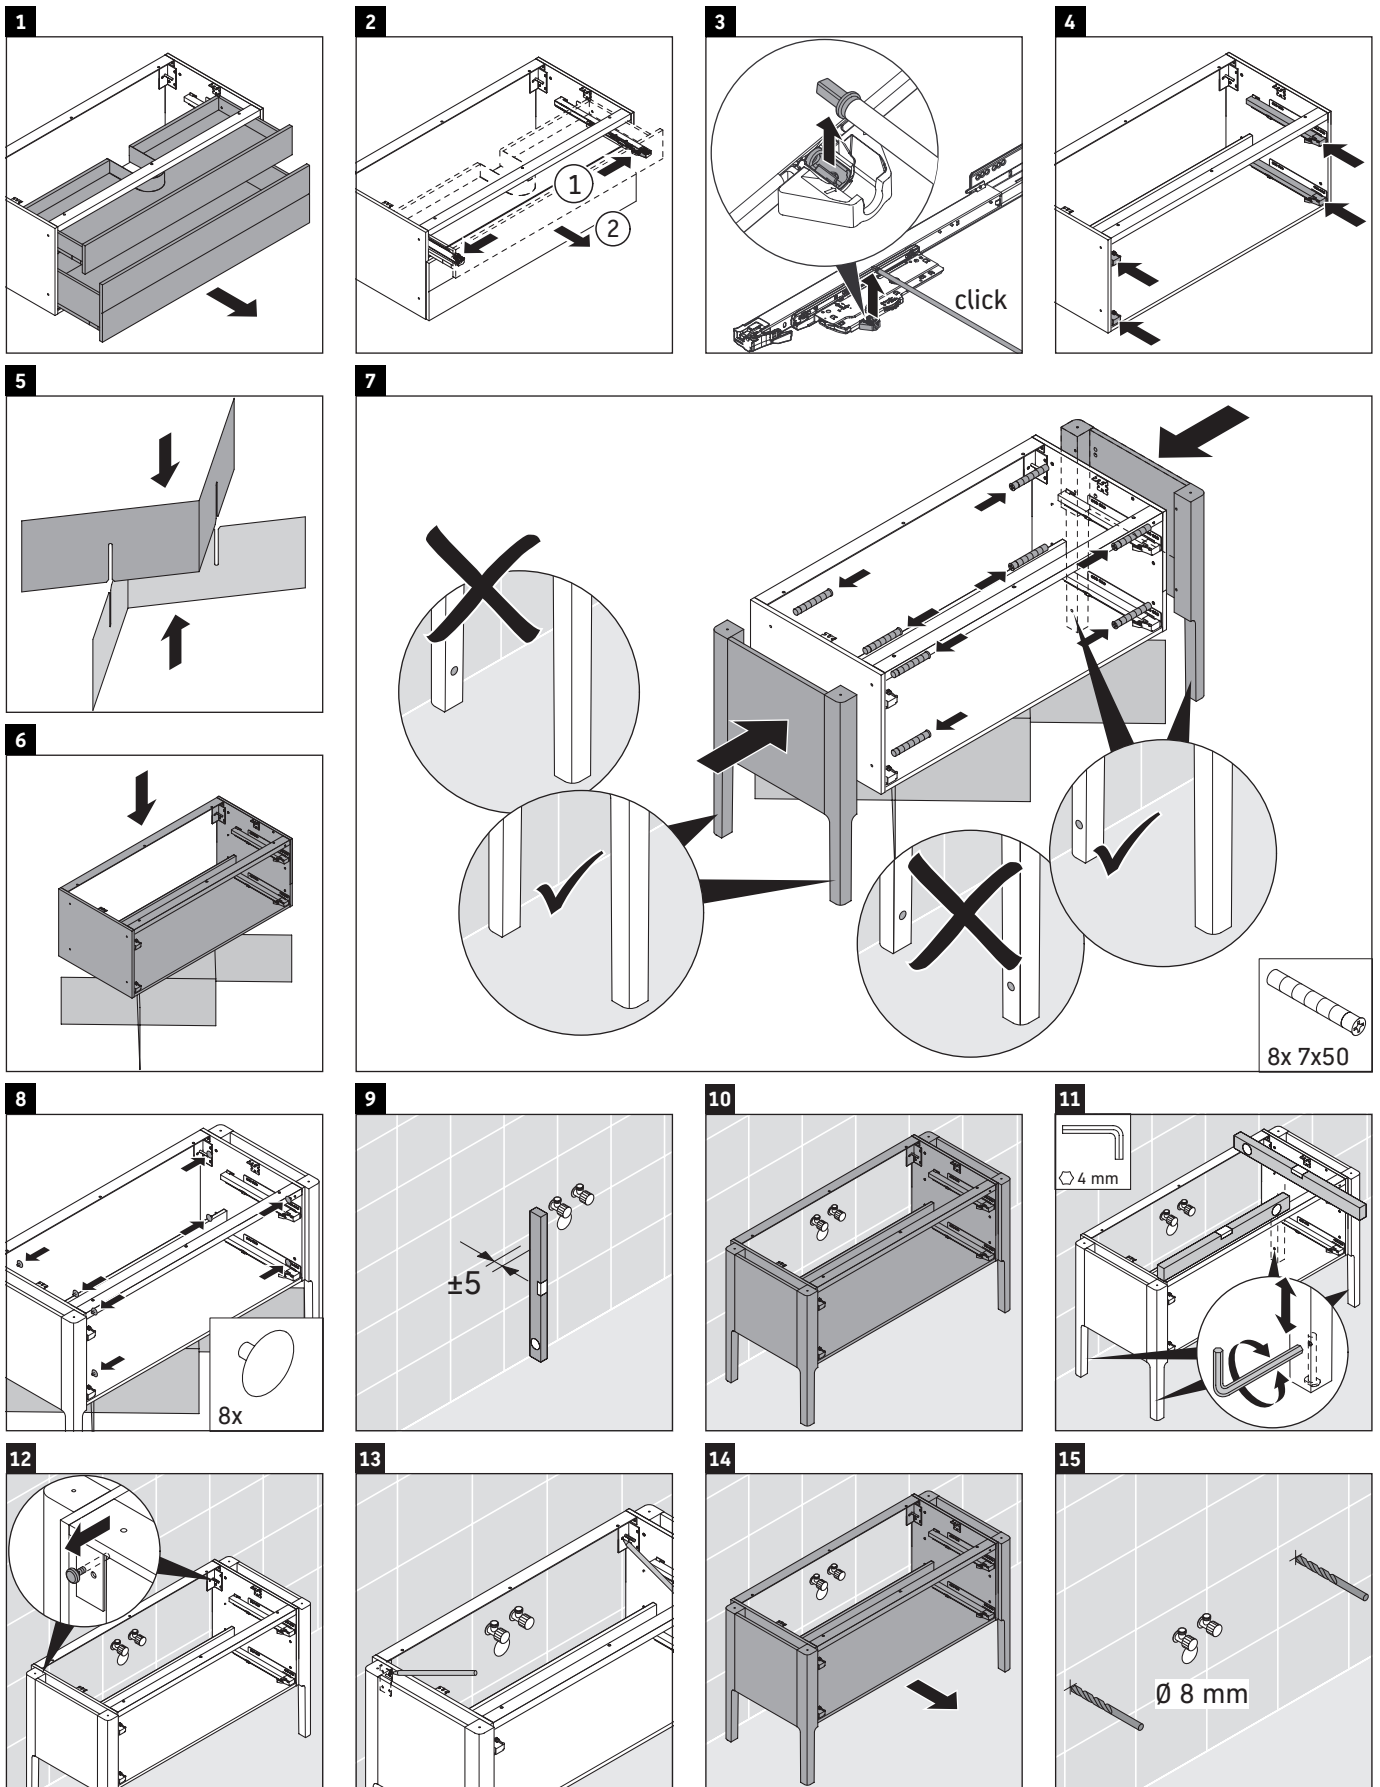

Duravit AG, Werderstr. 36, 78132 Hornberg, Germany, Phone +49 78 33 700, Fax +49 78 33 70 289, info@duravit.de, www.duravit.de