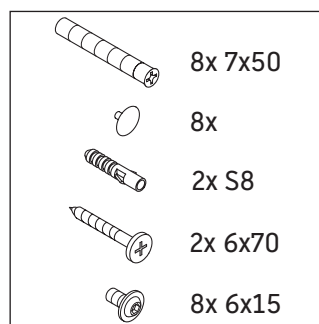

Luv

LU 9566

Mounting instructions

D	20 mm	25 mm
X	620 mm	615 mm
Y	570 mm	565 mm

Follow all other installation instructions!

Instructions for use

The bathroom furniture range complies with the standards and guidelines applicable at the time of delivery and is designed for use in bathrooms. Direct contact with water should be avoided, for example, when showering.