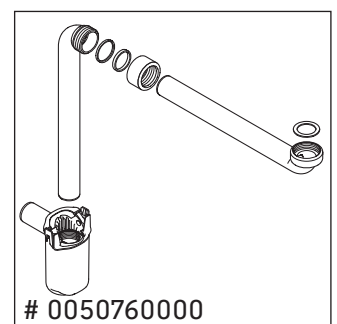

Luv

LU 9566

Mounting instructions

D	20 mm	25 mm
X	620 mm	615 mm
Y	570 mm	565 mm

Follow all other installation instructions!

Instructions for use

The bathroom furniture range complies with the standards and guidelines applicable at the time of delivery and is designed for use in bathrooms. Direct contact with water should be avoided, for example, when showering.