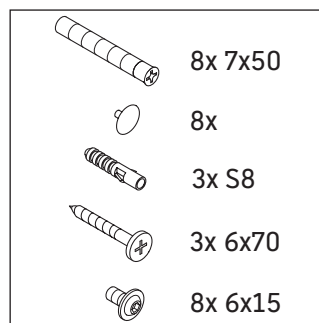

## Mounting instructions

D	20 mm	25 mm
X	620 mm	615 mm
Y	570 mm	565 mm

Follow all other installation instructions!