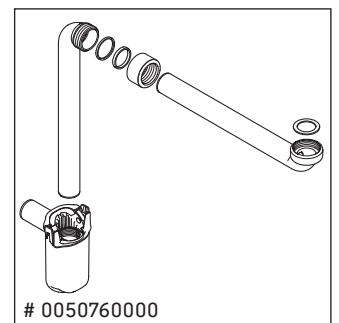

L-Cube

LC 6179

Mounting instructions

Vero Air # 235012

Instructions for use

The bathroom furniture range complies with the standards and guidelines applicable at the time of delivery and is designed for use in bathrooms. Direct contact with water should be avoided, for example, when showering.