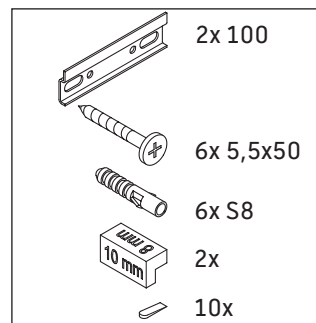

L-Cube

LC 6179

Mounting instructions

Vero Air # 235012

Instructions for use

The bathroom furniture range complies with the standards and guidelines applicable at the time of delivery and is designed for use in bathrooms. Direct contact with water should be avoided, for example, when showering.