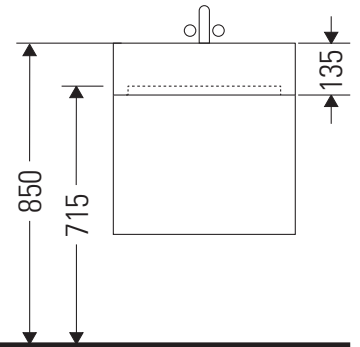

L-Cube

LC 6179

Mounting instructions

Vero Air # 235012

Instructions for use

The bathroom furniture range complies with the standards and guidelines applicable at the time of delivery and is designed for use in bathrooms. Direct contact with water should be avoided, for example, when showering.