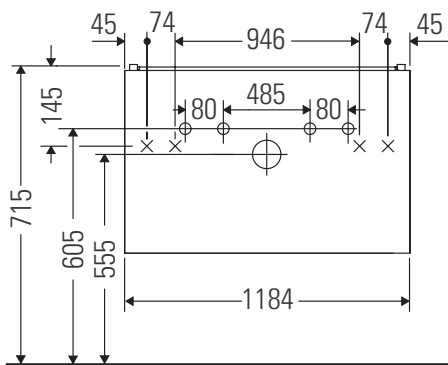

L-Cube

LC 6179

Mounting instructions

Vero Air # 235012

Instructions for use

The bathroom furniture range complies with the standards and guidelines applicable at the time of delivery and is designed for use in bathrooms. Direct contact with water should be avoided, for example, when showering.