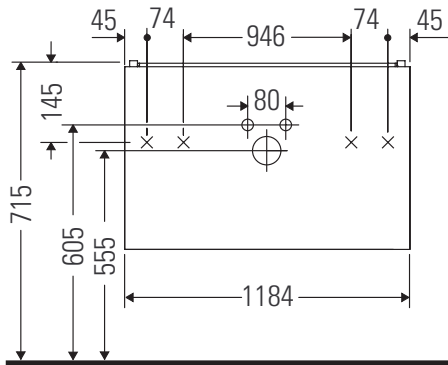

L-Cube

LC 6179

Mounting instructions

Vero Air # 235012

Instructions for use

The bathroom furniture range complies with the standards and guidelines applicable at the time of delivery and is designed for use in bathrooms. Direct contact with water should be avoided, for example, when showering.