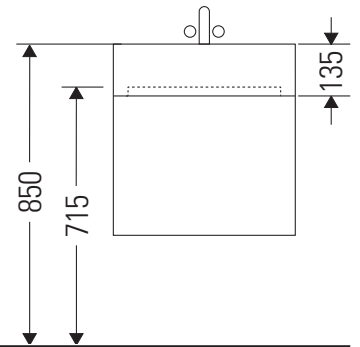

L-Cube

LC 6179

Mounting instructions

Vero Air # 235012

Instructions for use

The bathroom furniture range complies with the standards and guidelines applicable at the time of delivery and is designed for use in bathrooms. Direct contact with water should be avoided, for example, when showering.