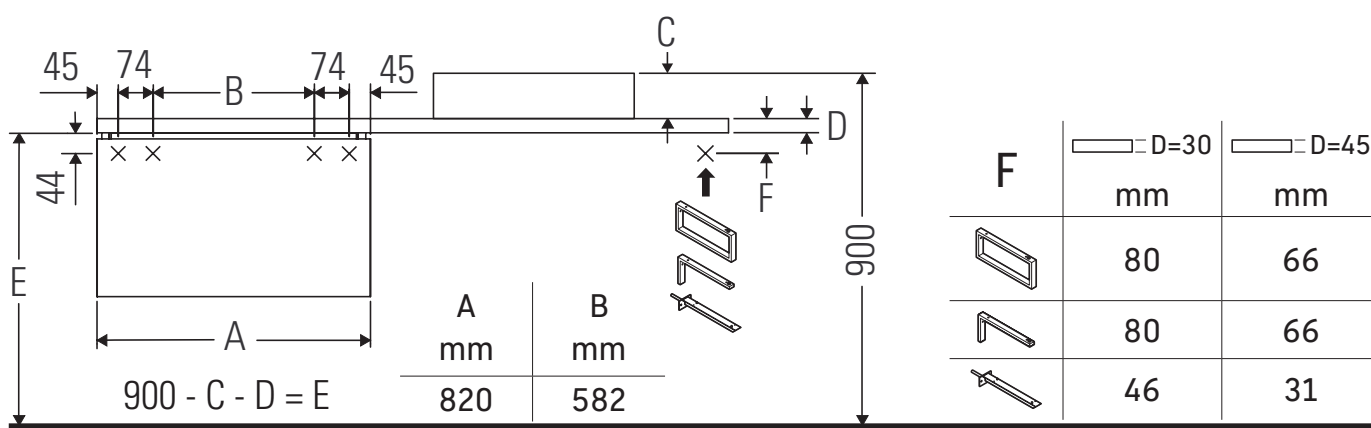

# L-Cube

## Mounting instructions

Observe the drilling dimensions!

Follow all other installation instructions!

Ceramics wider than 600 mm must be fixed to the wall.

We reserve the right to make technical improvements and design modifications to the products illustrated.