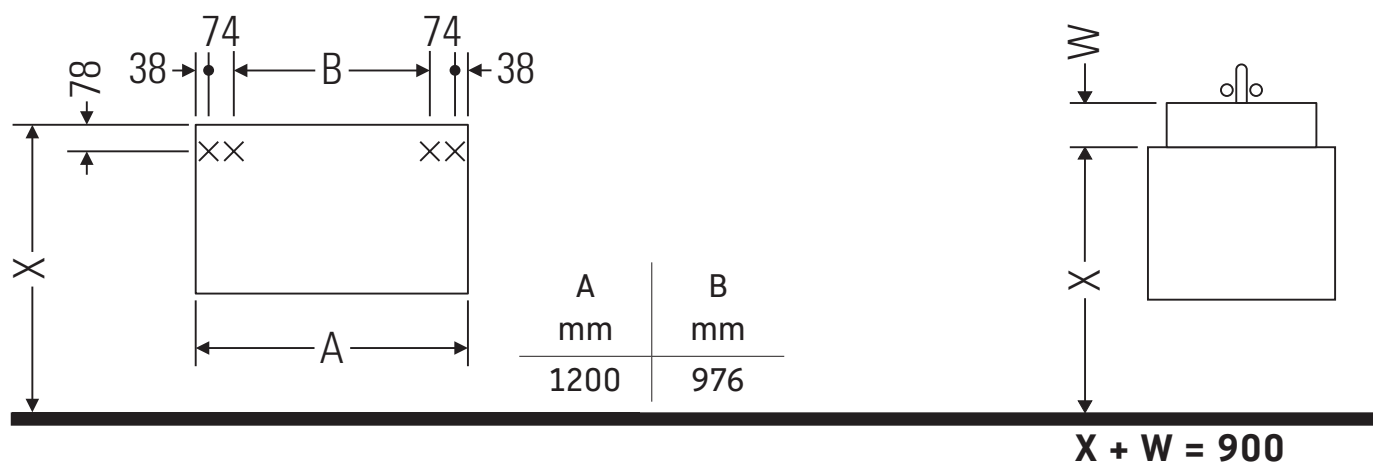

Ketho

KT 6656

Mounting instructions

Instructions for use

The bathroom furniture range complies with the standards and guidelines applicable at the time of delivery and is designed for use in bathrooms. Direct contact with water should be avoided, for example, when showering.

Ceramics wider than 600 mm must be fixed to the wall.

We reserve the right to make technical improvements and design modifications to the products illustrated.