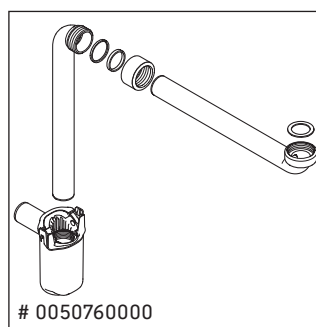

Ketho

KT 6656

Mounting instructions

Instructions for use

The bathroom furniture range complies with the standards and guidelines applicable at the time of delivery and is designed for use in bathrooms. Direct contact with water should be avoided, for example, when showering.

Ceramics wider than 600 mm must be fixed to the wall.

We reserve the right to make technical improvements and design modifications to the products illustrated.