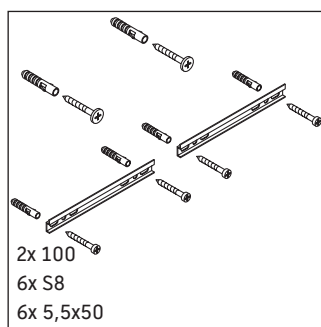

Ketho

KT 6656

Mounting instructions

Instructions for use

The bathroom furniture range complies with the standards and guidelines applicable at the time of delivery and is designed for use in bathrooms. Direct contact with water should be avoided, for example, when showering.

Ceramics wider than 600 mm must be fixed to the wall.

We reserve the right to make technical improvements and design modifications to the products illustrated.