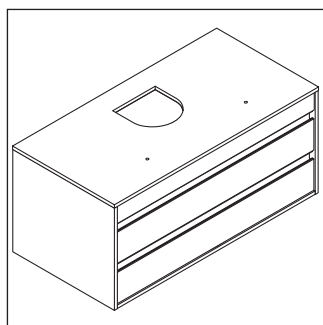

Ketho

KT 6656

Mounting instructions

Instructions for use

The bathroom furniture range complies with the standards and guidelines applicable at the time of delivery and is designed for use in bathrooms. Direct contact with water should be avoided, for example, when showering.

Ceramics wider than 600 mm must be fixed to the wall.

We reserve the right to make technical improvements and design modifications to the products illustrated.