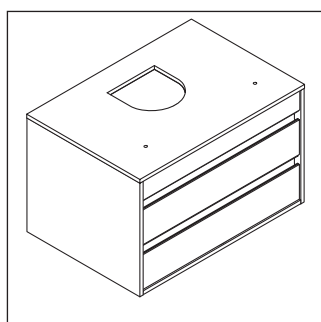

Ketho

KT 6655

Mounting instructions

Instructions for use

The bathroom furniture range complies with the standards and guidelines applicable at the time of delivery and is designed for use in bathrooms. Direct contact with water should be avoided, for example, when showering.

Ceramics wider than 600 mm must be fixed to the wall.

We reserve the right to make technical improvements and design modifications to the products illustrated.