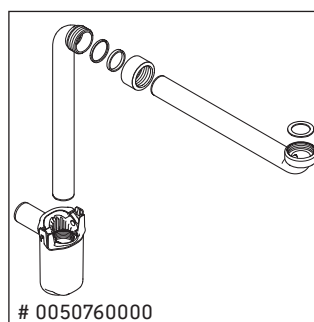

Ketho

KT 6655

Mounting instructions

Instructions for use

The bathroom furniture range complies with the standards and guidelines applicable at the time of delivery and is designed for use in bathrooms. Direct contact with water should be avoided, for example, when showering.

Ceramics wider than 600 mm must be fixed to the wall.

We reserve the right to make technical improvements and design modifications to the products illustrated.