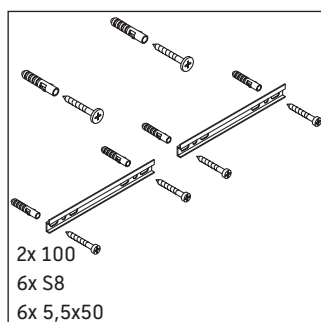

Ketho

KT 6655

Mounting instructions

Instructions for use

The bathroom furniture range complies with the standards and guidelines applicable at the time of delivery and is designed for use in bathrooms. Direct contact with water should be avoided, for example, when showering.

Ceramics wider than 600 mm must be fixed to the wall.

We reserve the right to make technical improvements and design modifications to the products illustrated.