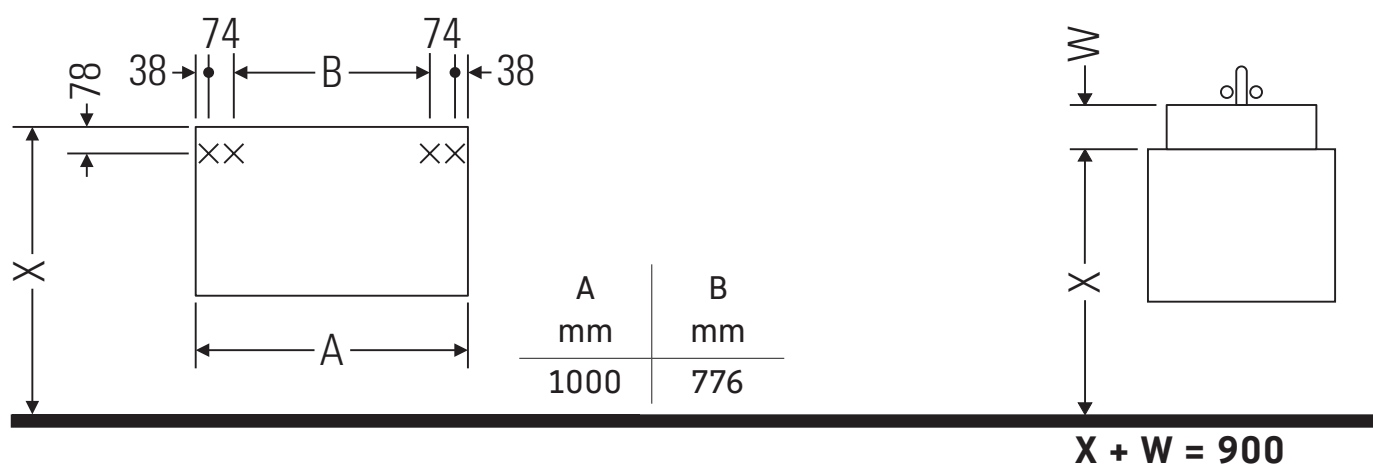

Ketho

KT 6655

Mounting instructions

Instructions for use

The bathroom furniture range complies with the standards and guidelines applicable at the time of delivery and is designed for use in bathrooms. Direct contact with water should be avoided, for example, when showering.

Ceramics wider than 600 mm must be fixed to the wall.

We reserve the right to make technical improvements and design modifications to the products illustrated.