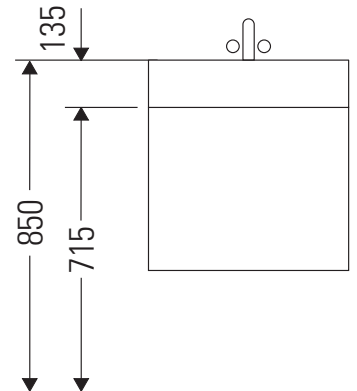

Ketho

KT 6638

Mounting instructions

Vero # 045410

Instructions for use

The bathroom furniture range complies with the standards and guidelines applicable at the time of delivery and is designed for use in bathrooms. Direct contact with water should be avoided, for example, when showering.