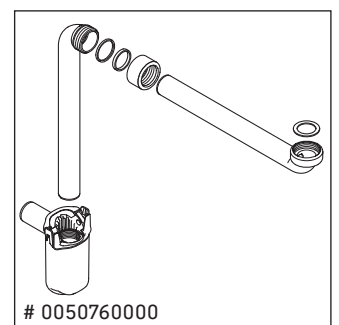

Ketho

KT 6638

Mounting instructions

Vero # 045410

Instructions for use

The bathroom furniture range complies with the standards and guidelines applicable at the time of delivery and is designed for use in bathrooms. Direct contact with water should be avoided, for example, when showering.