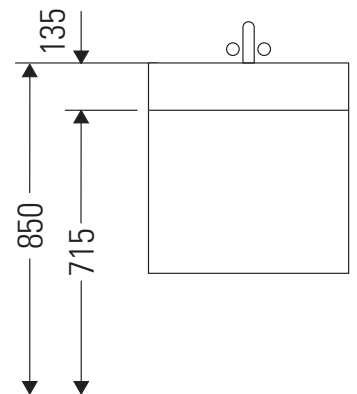

Ketho

KT 6638

Mounting instructions

Vero # 045410

Instructions for use

The bathroom furniture range complies with the standards and guidelines applicable at the time of delivery and is designed for use in bathrooms. Direct contact with water should be avoided, for example, when showering.