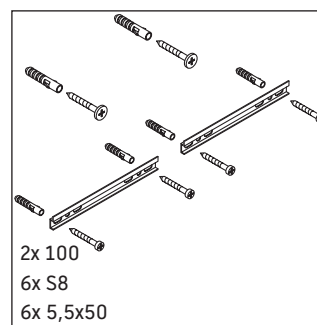

Ketho

KT 6638

Mounting instructions

Vero # 045410

Instructions for use

The bathroom furniture range complies with the standards and guidelines applicable at the time of delivery and is designed for use in bathrooms. Direct contact with water should be avoided, for example, when showering.