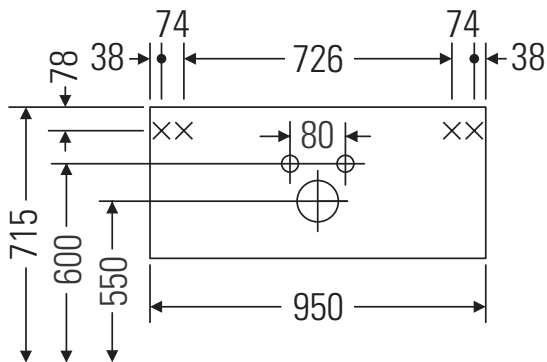

Ketho

KT 6638

Mounting instructions

Vero # 045410

Instructions for use

The bathroom furniture range complies with the standards and guidelines applicable at the time of delivery and is designed for use in bathrooms. Direct contact with water should be avoided, for example, when showering.