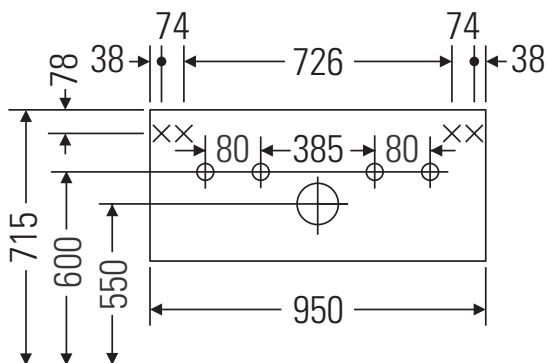

Ketho

KT 6638

Mounting instructions

Vero # 045410

Instructions for use

The bathroom furniture range complies with the standards and guidelines applicable at the time of delivery and is designed for use in bathrooms. Direct contact with water should be avoided, for example, when showering.