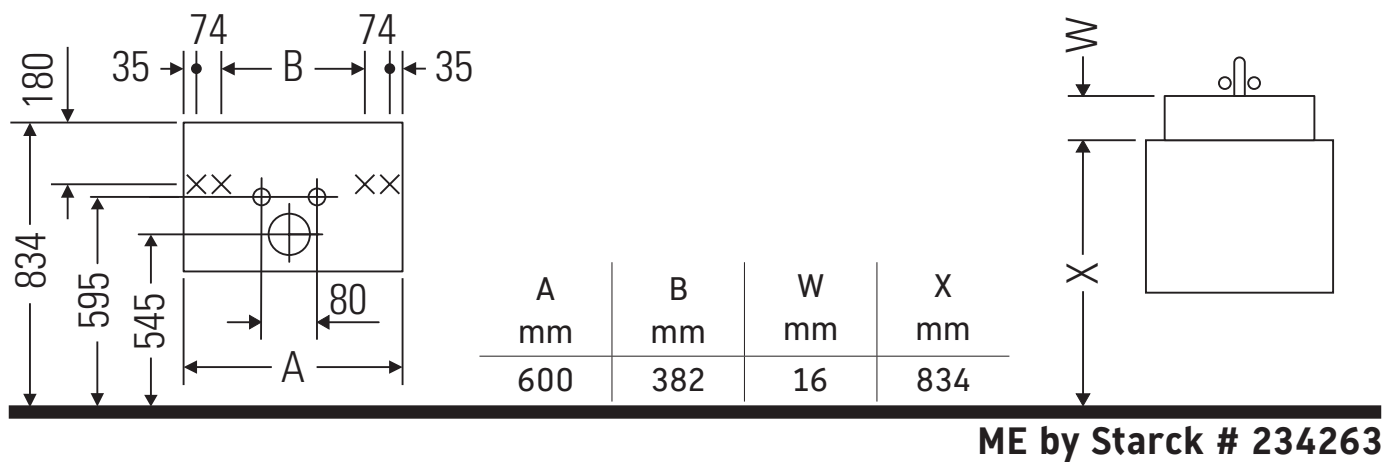

Ketho

KT 6452

Mounting instructions

Instructions for use

The bathroom furniture range complies with the standards and guidelines applicable at the time of delivery and is designed for use in bathrooms. Direct contact with water should be avoided, for example, when showering.