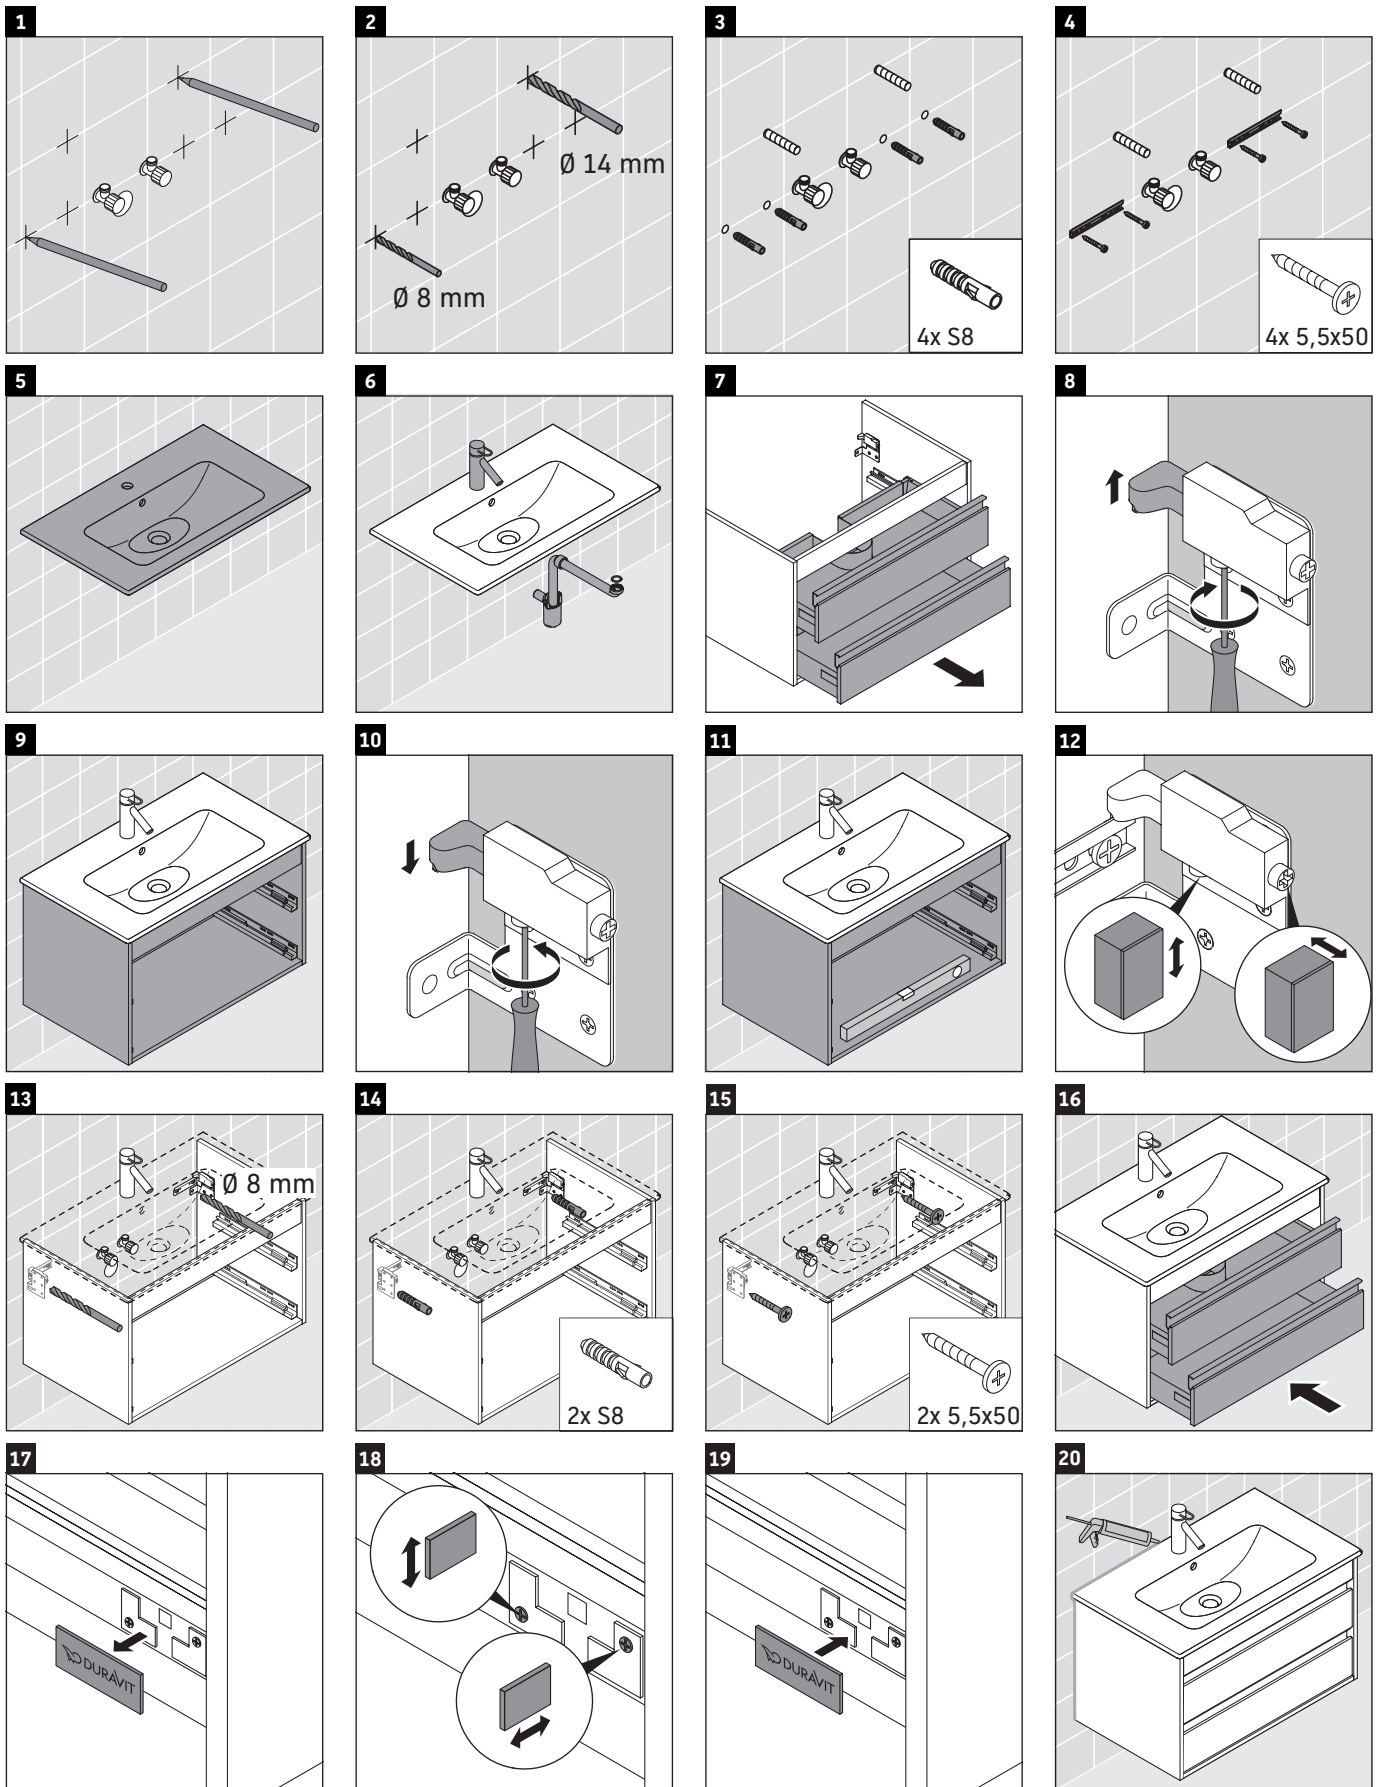

Best.-Nr. KT6452/18.072