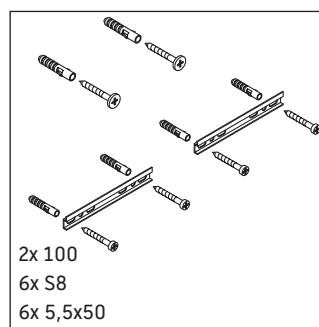

Ketho

KT 6452

Mounting instructions

Instructions for use

The bathroom furniture range complies with the standards and guidelines applicable at the time of delivery and is designed for use in bathrooms. Direct contact with water should be avoided, for example, when showering.

We reserve the right to make technical improvements and design modifications to the products illustrated.

Best.-Nr. KT6452/18.072