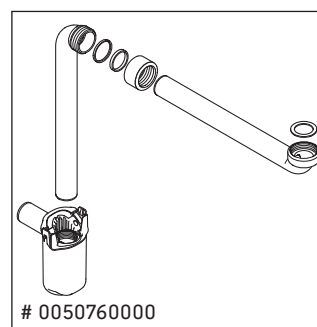

Ketho

KT 6452

Mounting instructions

Instructions for use

The bathroom furniture range complies with the standards and guidelines applicable at the time of delivery and is designed for use in bathrooms. Direct contact with water should be avoided, for example, when showering.

We reserve the right to make technical improvements and design modifications to the products illustrated.

Best.-Nr. KT6452/18.072