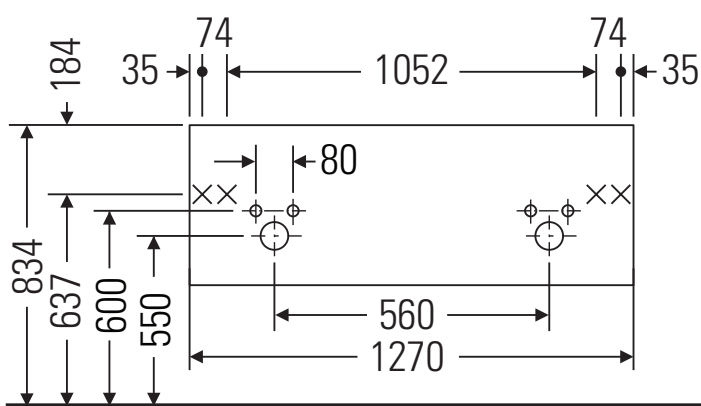

## Mounting instructions

W mm	X mm
16	834

ME by Starck # 233613