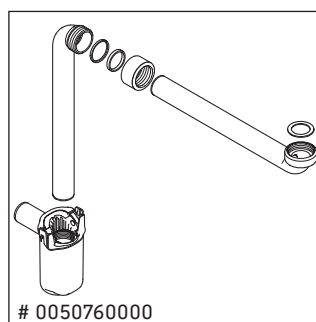

## Mounting instructions

W mm	X mm
16	834

ME by Starck # 233613