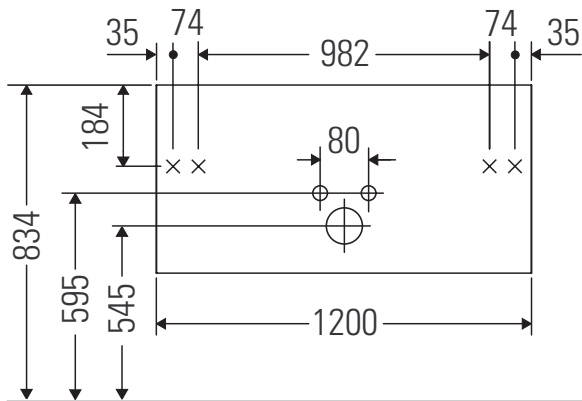

Ketho

KT 6431

Mounting instructions

W mm	X mm
16	834

ME by Starck # 233612 / # 236112..00

W mm	X mm
16	834

ME by Starck # 236112..24

Instructions for use