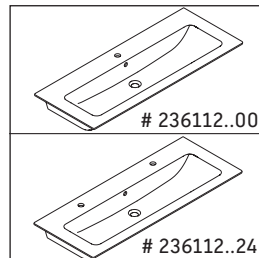

Ketho

KT 6431

Mounting instructions

W mm	X mm
16	834

ME by Starck # 233612 / # 236112..00

W mm	X mm
16	834

ME by Starck # 236112..24

Instructions for use