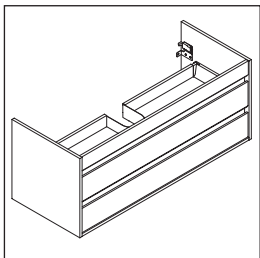

Ketho

KT 6431

Mounting instructions

W mm	X mm
16	834

ME by Starck # 233612 / # 236112..00

W mm	X mm
16	834

ME by Starck # 236112..24

Instructions for use