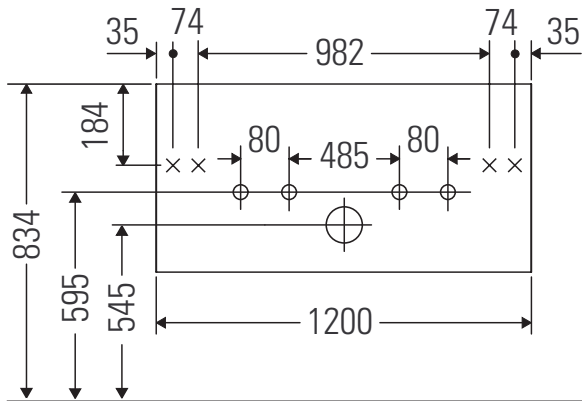

Ketho

KT 6431

Mounting instructions

W mm	X mm
16	834

ME by Starck # 233612 / # 236112..00

W mm	X mm
16	834

ME by Starck # 236112..24

Instructions for use