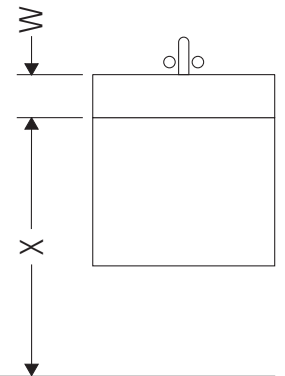

Ketho

KT 6431

Mounting instructions

W mm	X mm
16	834

ME by Starck # 233612 / # 236112..00

W mm	X mm
16	834

ME by Starck # 236112..24

Instructions for use