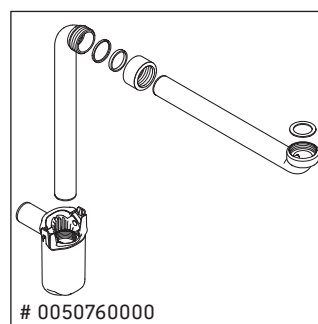

Ketho

KT 6428

Mounting instructions

Instructions for use

The bathroom furniture range complies with the standards and guidelines applicable at the time of delivery and is designed for use in bathrooms. Direct contact with water should be avoided, for example, when showering.

We reserve the right to make technical improvements and design modifications to the products illustrated.

Best.-Nr. KT6428/18.072