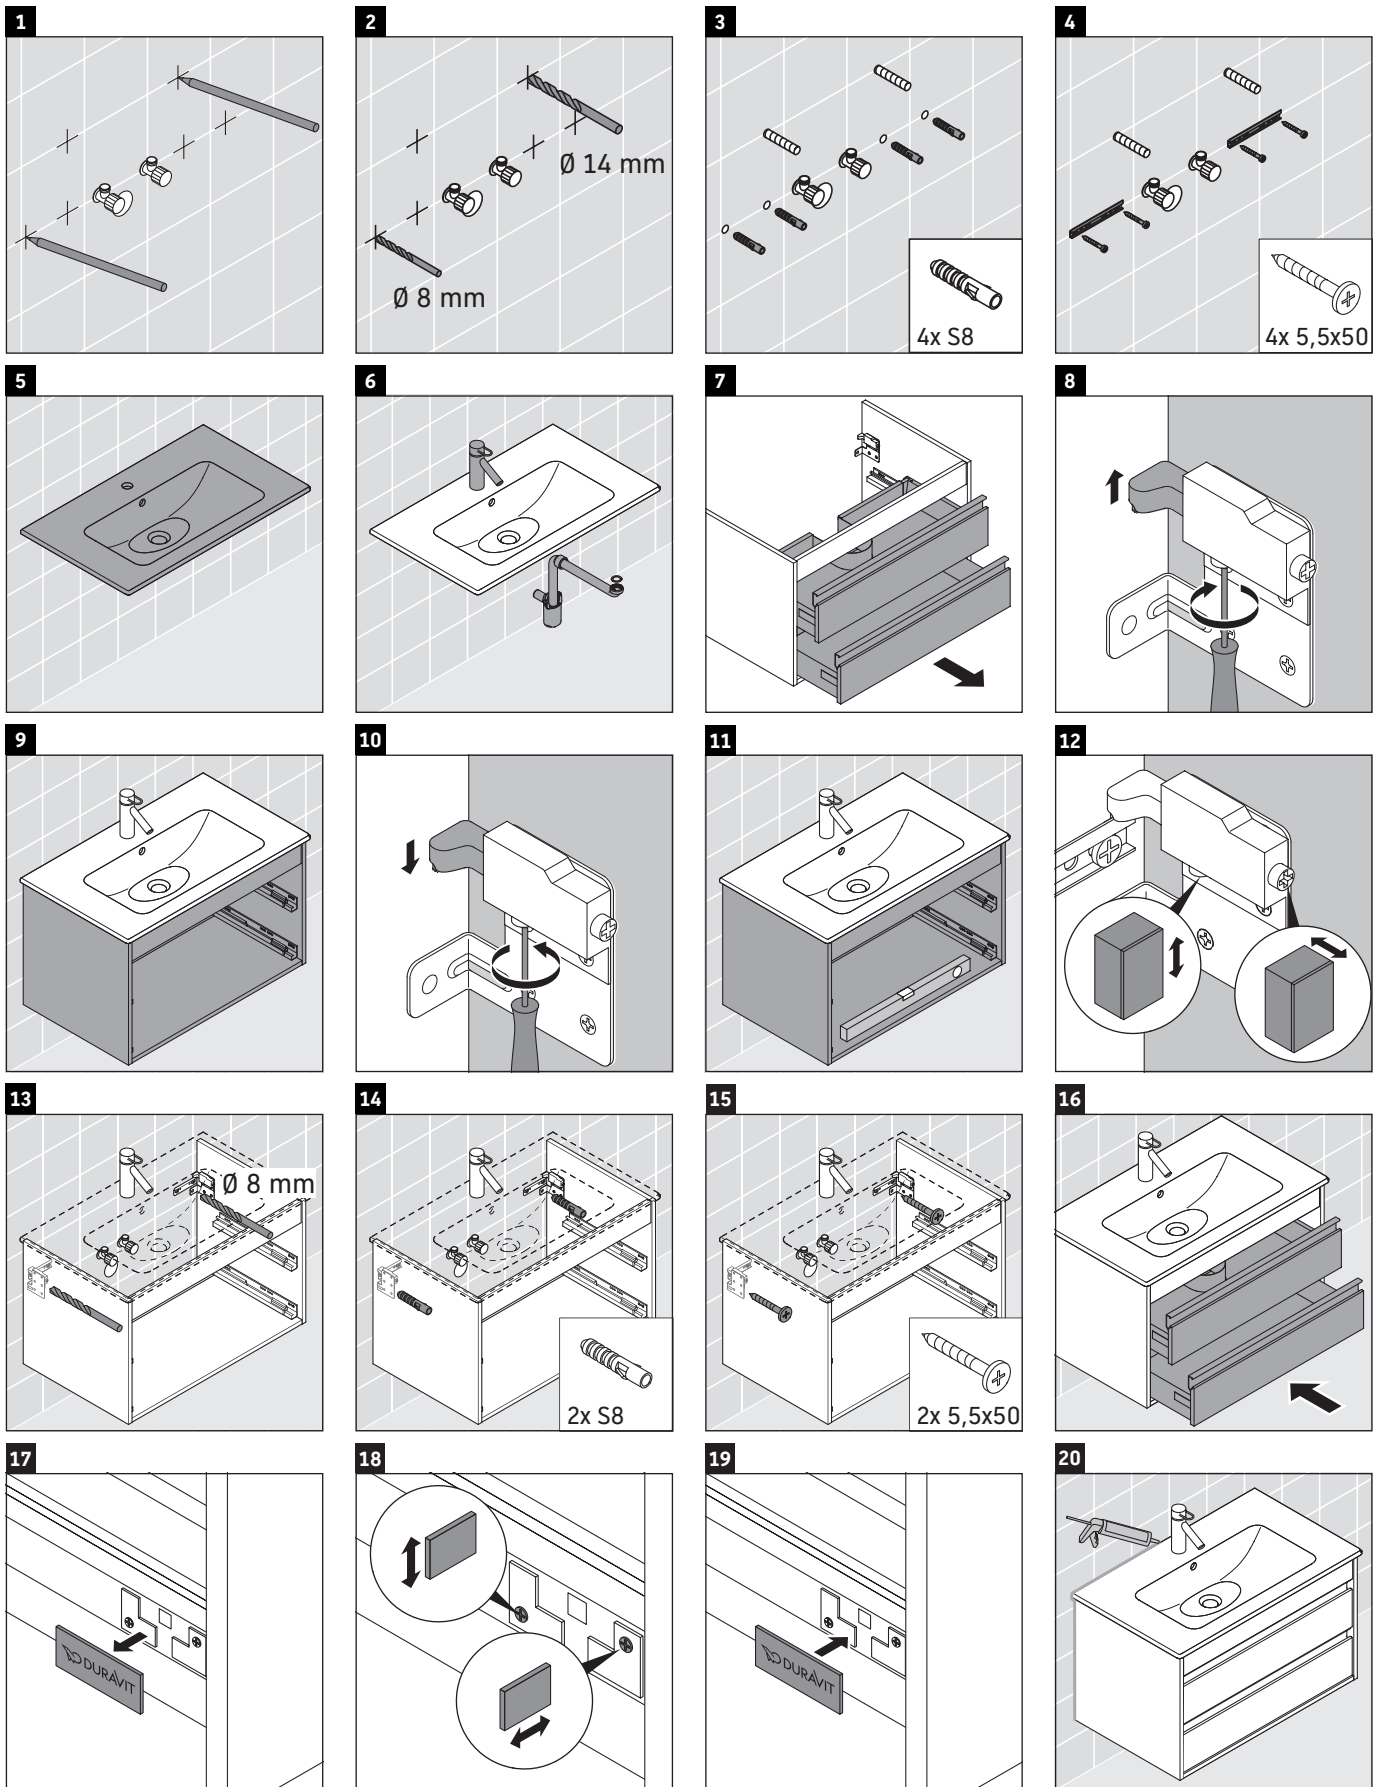

Best.-Nr. KT6428/18.072