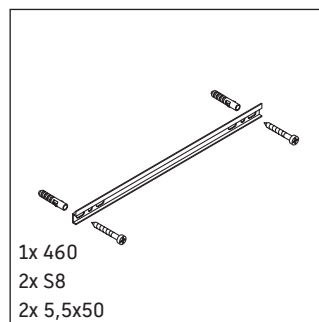

Ketho

KT 1265 L/R

Mounting instructions

A	B
mm	mm
500	424

Instructions for use

The bathroom furniture range complies with the standards and guidelines applicable at the time of delivery and is designed for use in bathrooms. Direct contact with water should be avoided, for example, when showering.