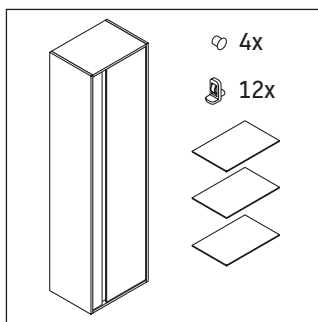

Ketho

KT 1265 L/R

Mounting instructions

A	B
mm	mm
500	424

Instructions for use

The bathroom furniture range complies with the standards and guidelines applicable at the time of delivery and is designed for use in bathrooms. Direct contact with water should be avoided, for example, when showering.