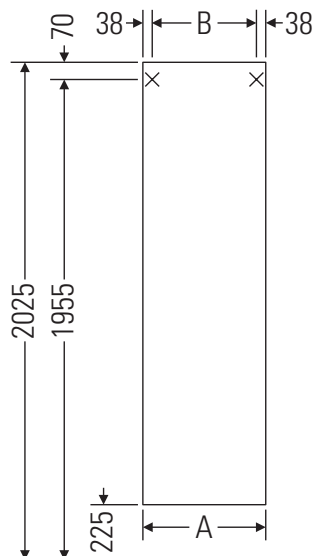

Ketho

KT 1255 L/R

Mounting instructions

A	B
mm	mm
400	324

Instructions for use

The bathroom furniture range complies with the standards and guidelines applicable at the time of delivery and is designed for use in bathrooms. Direct contact with water should be avoided, for example, when showering.