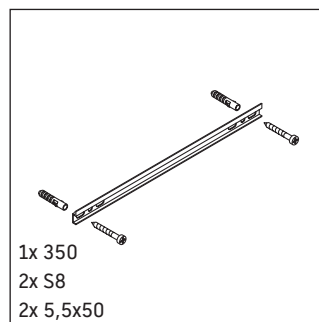

Ketho

KT 1255 L/R

Mounting instructions

A	B
mm	mm
400	324

Instructions for use

The bathroom furniture range complies with the standards and guidelines applicable at the time of delivery and is designed for use in bathrooms. Direct contact with water should be avoided, for example, when showering.