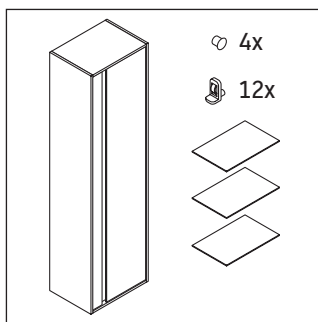

Ketho

KT 1255 L/R

Mounting instructions

A	B
mm	mm
400	324

Instructions for use

The bathroom furniture range complies with the standards and guidelines applicable at the time of delivery and is designed for use in bathrooms. Direct contact with water should be avoided, for example, when showering.