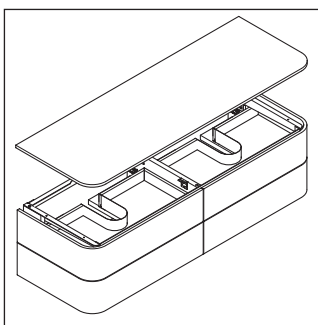

Happy D.2 Plus

HP 4974

Mounting instructions

	Z mm	X mm	Y mm
#231440	400	660	610
#231460	400	660	610
#231560	400	655	605
#235940	400	695	645
#235960	400	695	645
#236060	400	665	615

Instructions for use

The bathroom furniture range complies with the standards and guidelines applicable at the time of delivery and is designed for use in bathrooms. Direct contact with water should be avoided, for example, when showering.