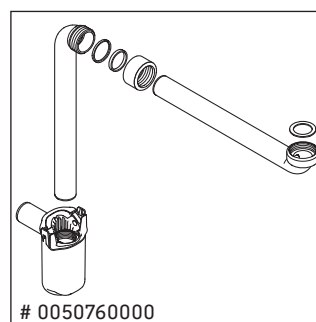

Happy D.2 Plus

HP 4974

Mounting instructions

	Z mm	X mm	Y mm
#231440	400	660	610
#231460	400	660	610
#231560	400	655	605
#235940	400	695	645
#235960	400	695	645
#236060	400	665	615

Instructions for use

The bathroom furniture range complies with the standards and guidelines applicable at the time of delivery and is designed for use in bathrooms. Direct contact with water should be avoided, for example, when showering.