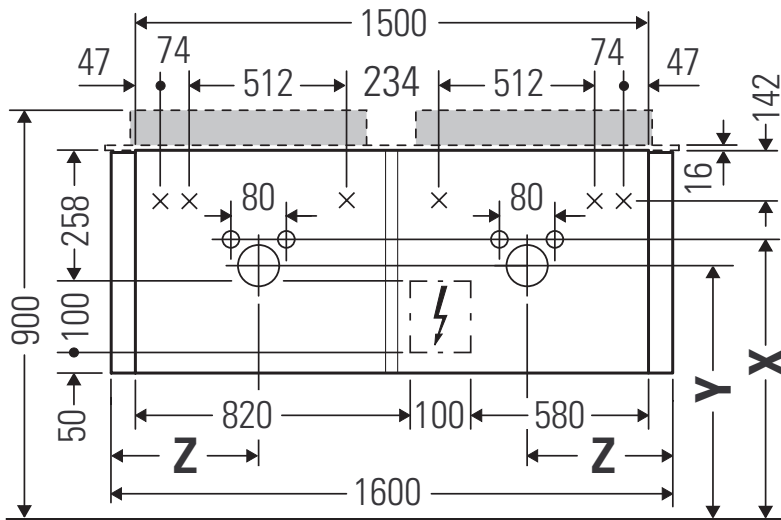

Happy D.2 Plus

HP 4974

Mounting instructions

	Z mm	X mm	Y mm
#231440	400	660	610
#231460	400	660	610
#231560	400	655	605
#235940	400	695	645
#235960	400	695	645
#236060	400	665	615

Instructions for use

The bathroom furniture range complies with the standards and guidelines applicable at the time of delivery and is designed for use in bathrooms. Direct contact with water should be avoided, for example, when showering.