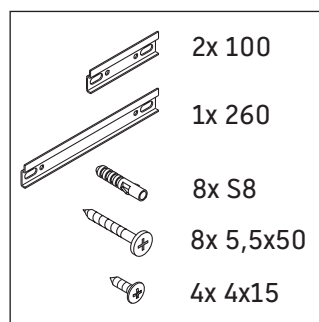

Happy D.2 Plus

HP 4974

Mounting instructions

	Z mm	X mm	Y mm
#231440	400	660	610
#231460	400	660	610
#231560	400	655	605
#235940	400	695	645
#235960	400	695	645
#236060	400	665	615

Instructions for use

The bathroom furniture range complies with the standards and guidelines applicable at the time of delivery and is designed for use in bathrooms. Direct contact with water should be avoided, for example, when showering.