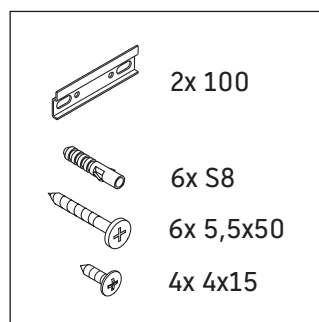

Happy D.2 Plus

HP 4971

Mounting instructions

|  | Z mm | X mm | Y mm |
|--|---------|---------|---------|
| #231440 | 502 | 660 | 610 |
| #231460 | 502 | 660 | 610 |
| #231560 | 502 | 655 | 605 |
| #235940 | 502 | 695 | 645 |
| #235960 | 502 | 695 | 645 |
| #236060 | 502 | 665 | 615 |