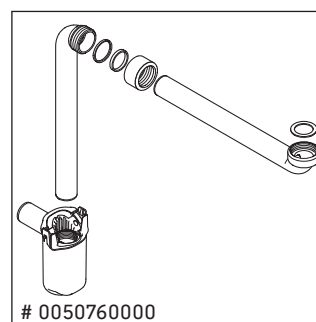

Happy D.2 Plus

HP 4971

Mounting instructions

|  | Z mm | X mm | Y mm |
|--|---------|---------|---------|
| #231440 | 502 | 660 | 610 |
| #231460 | 502 | 660 | 610 |
| #231560 | 502 | 655 | 605 |
| #235940 | 502 | 695 | 645 |
| #235960 | 502 | 695 | 645 |
| #236060 | 502 | 665 | 615 |