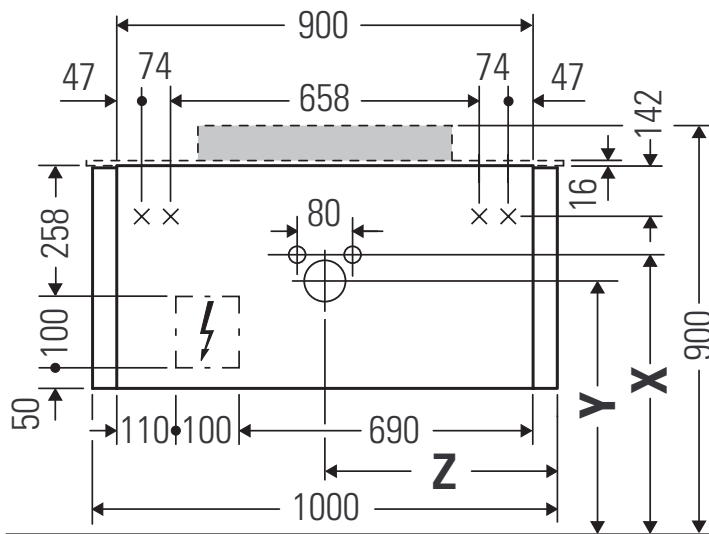

Happy D.2 Plus

HP 4971

Mounting instructions

|  | Z mm | X mm | Y mm |
|--|---------|---------|---------|
| #231440 | 502 | 660 | 610 |
| #231460 | 502 | 660 | 610 |
| #231560 | 502 | 655 | 605 |
| #235940 | 502 | 695 | 645 |
| #235960 | 502 | 695 | 645 |
| #236060 | 502 | 665 | 615 |