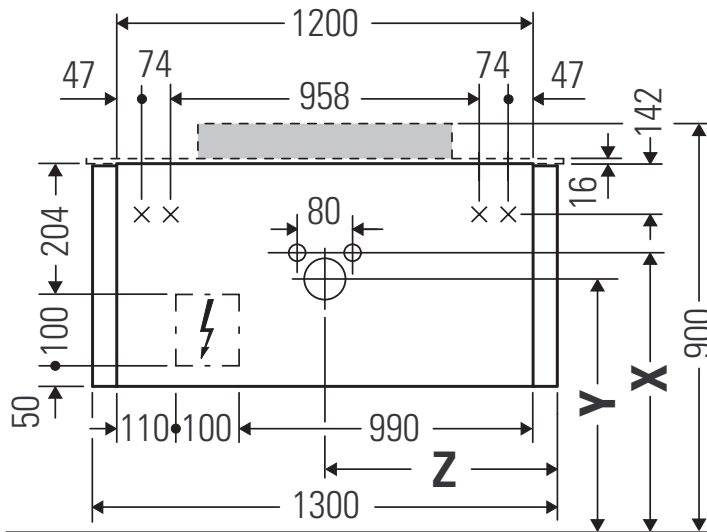

Happy D.2 Plus

HP 4962

Mounting instructions

	Z mm	X mm	Y mm
#231860	652	655	605
#231865	652	655	605
#231880	652	655	605
#231810	652	655	605

Instructions for use

The bathroom furniture range complies with the standards and guidelines applicable at the time of delivery and is designed for use in bathrooms. Direct contact with water should be avoided, for example, when showering.