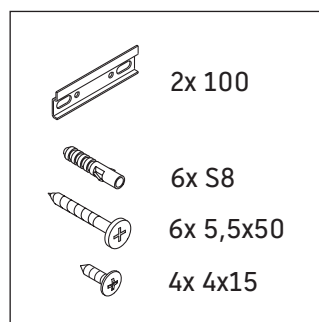

Happy D.2 Plus

HP 4962

Mounting instructions

	Z mm	X mm	Y mm
#231860	652	655	605
#231865	652	655	605
#231880	652	655	605
#231810	652	655	605

Instructions for use

The bathroom furniture range complies with the standards and guidelines applicable at the time of delivery and is designed for use in bathrooms. Direct contact with water should be avoided, for example, when showering.