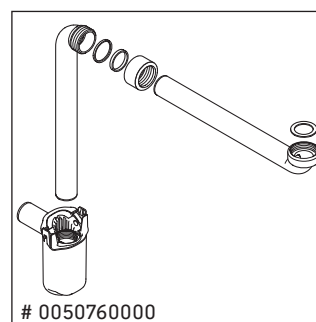

Happy D.2 Plus

HP 4962

Mounting instructions

	Z mm	X mm	Y mm
#231860	652	655	605
#231865	652	655	605
#231880	652	655	605
#231810	652	655	605

Instructions for use

The bathroom furniture range complies with the standards and guidelines applicable at the time of delivery and is designed for use in bathrooms. Direct contact with water should be avoided, for example, when showering.