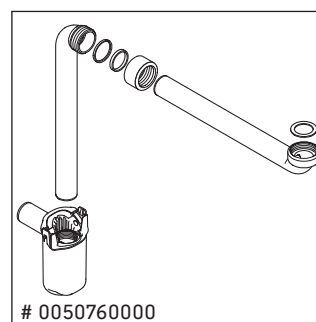

Happy D.2 Plus

HP 4961

Mounting instructions

	Z mm	X mm	Y mm
#231860	502	655	605
#231865	502	655	605
#231880	502	655	605

Instructions for use

The bathroom furniture range complies with the standards and guidelines applicable at the time of delivery and is designed for use in bathrooms. Direct contact with water should be avoided, for example, when showering.