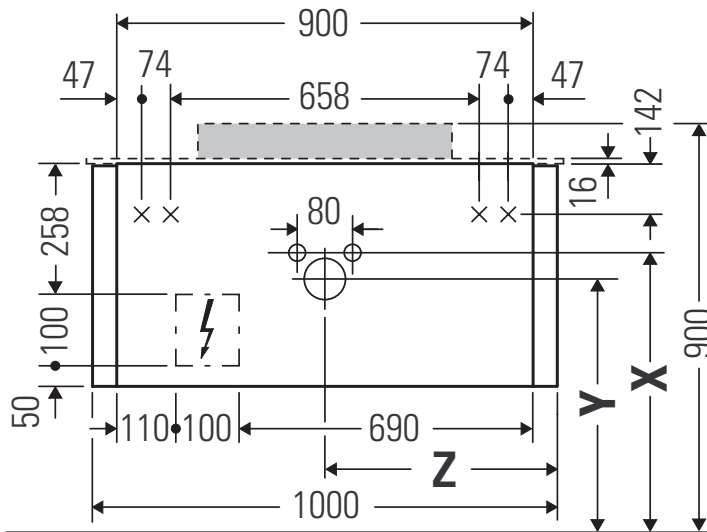

Happy D.2 Plus

HP 4961

Mounting instructions

	Z mm	X mm	Y mm
#231860	502	655	605
#231865	502	655	605
#231880	502	655	605

Instructions for use

The bathroom furniture range complies with the standards and guidelines applicable at the time of delivery and is designed for use in bathrooms. Direct contact with water should be avoided, for example, when showering.