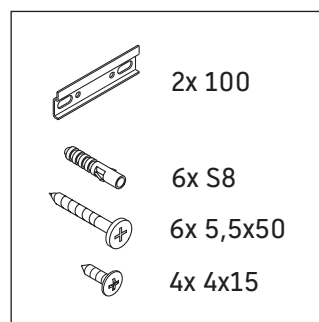

Happy D.2 Plus

HP 4961

Mounting instructions

	Z mm	X mm	Y mm
#231860	502	655	605
#231865	502	655	605
#231880	502	655	605

Instructions for use

The bathroom furniture range complies with the standards and guidelines applicable at the time of delivery and is designed for use in bathrooms. Direct contact with water should be avoided, for example, when showering.