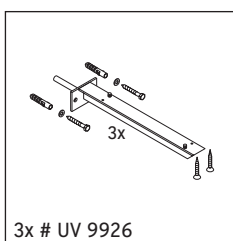

DuraStyle

DS 829C

Installation instructions

V = according to the panel specification

Follow all other installation instructions!

Instructions for use

The bathroom furniture range complies with the standards and guidelines applicable at the time of delivery and is designed for use in bathrooms.