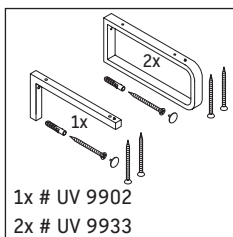

DuraStyle

DS 829C

Installation instructions

V = according to the panel specification

Follow all other installation instructions!

Instructions for use

The bathroom furniture range complies with the standards and guidelines applicable at the time of delivery and is designed for use in bathrooms.