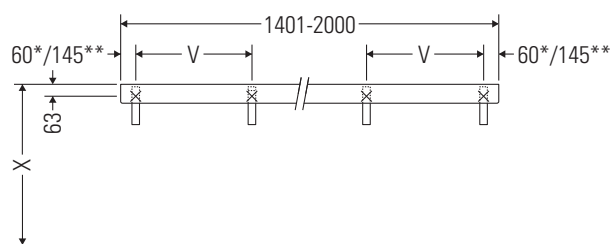

DuraStyle

DS 829C

Installation instructions

V = according to the panel specification

Follow all other installation instructions!

Instructions for use

The bathroom furniture range complies with the standards and guidelines applicable at the time of delivery and is designed for use in bathrooms.