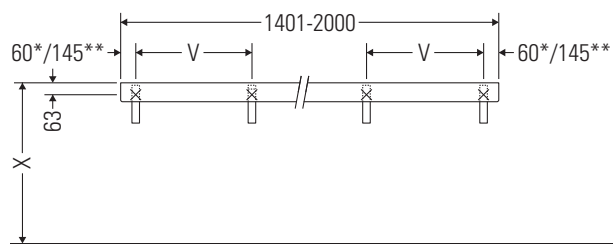

DuraStyle

DS 829C

Installation instructions

V = according to the panel specification

Follow all other installation instructions!

Instructions for use

The bathroom furniture range complies with the standards and guidelines applicable at the time of delivery and is designed for use in bathrooms.