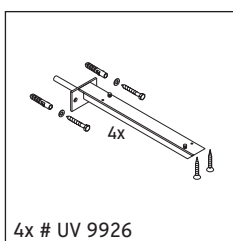

DuraStyle

DS 829C

Installation instructions

V = according to the panel specification

Follow all other installation instructions!

Instructions for use

The bathroom furniture range complies with the standards and guidelines applicable at the time of delivery and is designed for use in bathrooms.