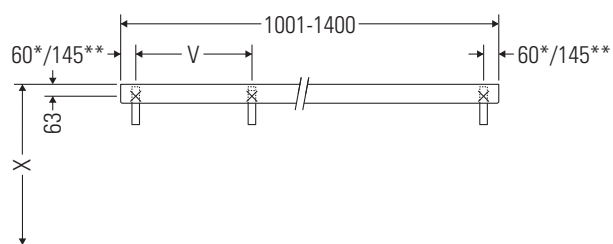

DuraStyle

DS 829C

Installation instructions

V = according to the panel specification

Follow all other installation instructions!

Instructions for use

The bathroom furniture range complies with the standards and guidelines applicable at the time of delivery and is designed for use in bathrooms.