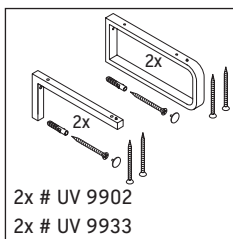

DuraStyle

DS 829C

Installation instructions

V = according to the panel specification

Follow all other installation instructions!

Instructions for use

The bathroom furniture range complies with the standards and guidelines applicable at the time of delivery and is designed for use in bathrooms.