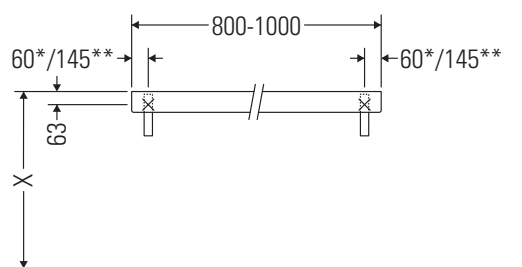

DuraStyle

DS 829C

Installation instructions

Follow all other installation instructions!

Instructions for use

The bathroom furniture range complies with the standards and guidelines applicable at the time of delivery and is designed for use in bathrooms.

DuraStyle

DS 829C

Installation instructions

V = according to the panel specification

Follow all other installation instructions!

Instructions for use

The bathroom furniture range complies with the standards and guidelines applicable at the time of delivery and is designed for use in bathrooms.