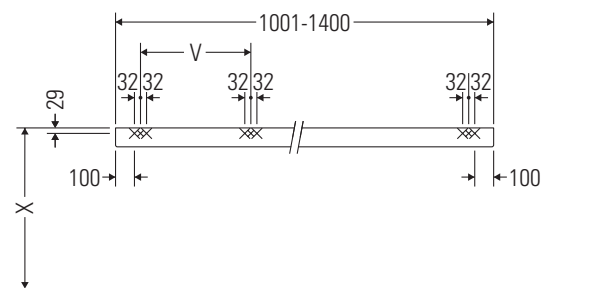

DuraStyle

DS 829C

Installation instructions

V = according to the panel specification

Follow all other installation instructions!

Instructions for use

The bathroom furniture range complies with the standards and guidelines applicable at the time of delivery and is designed for use in bathrooms.