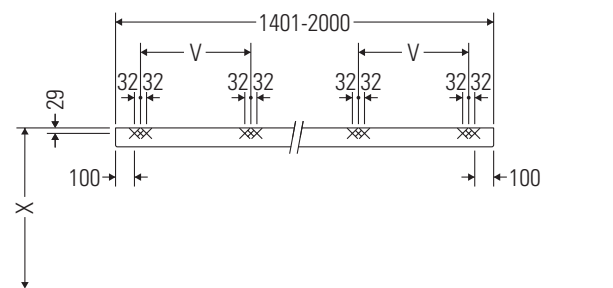

DuraStyle

DS 829C

Installation instructions

V = according to the panel specification

Follow all other installation instructions!

Instructions for use

The bathroom furniture range complies with the standards and guidelines applicable at the time of delivery and is designed for use in bathrooms.