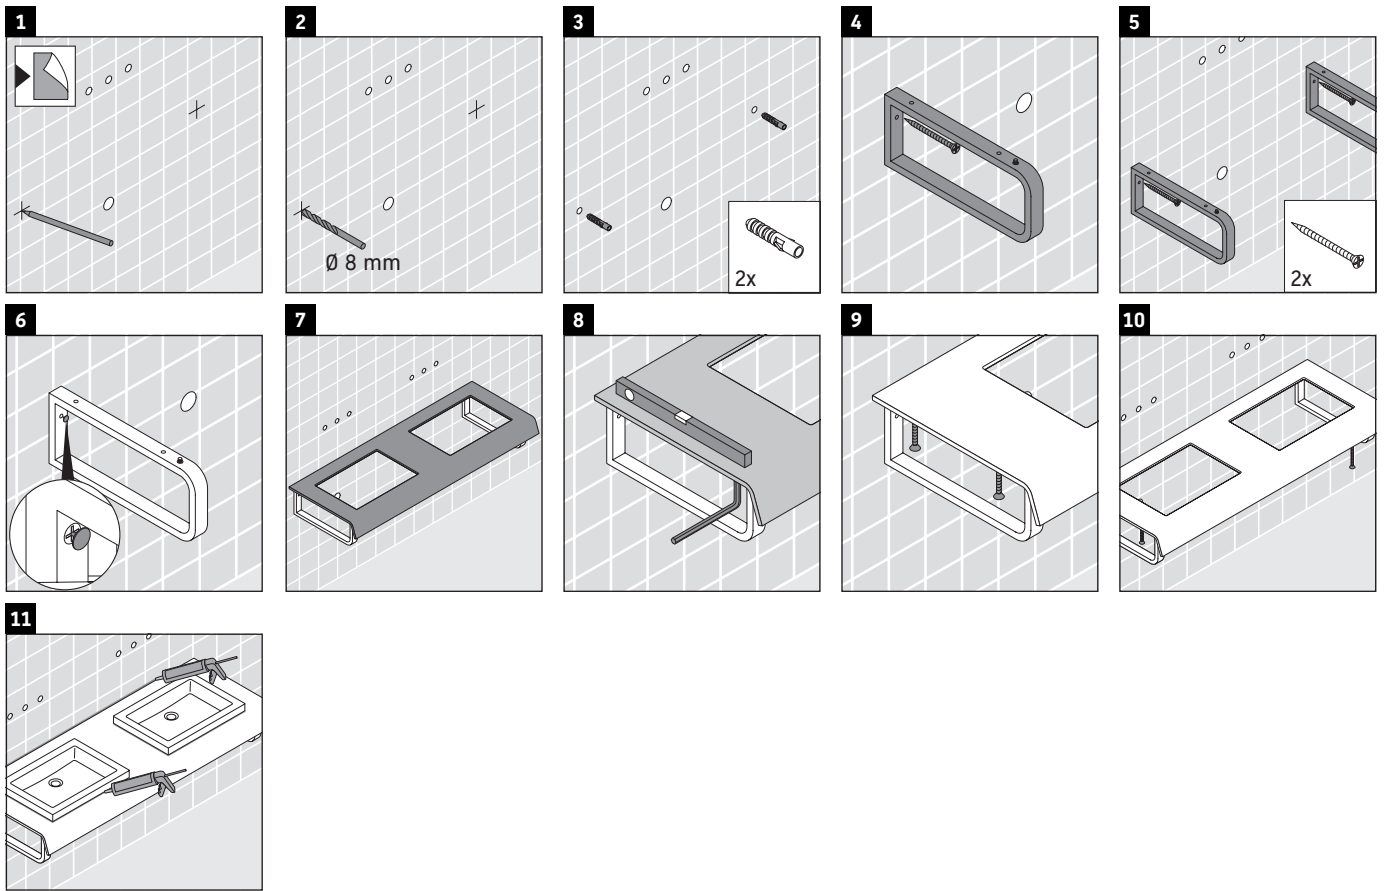

DuraStyle

DS 829C

Installation instructions

Follow all other installation instructions!

Instructions for use

The bathroom furniture range complies with the standards and guidelines applicable at the time of delivery and is designed for use in bathrooms.

Direct contact with water should be avoided, for example, when showering.

The console is not suitable for installation from below with semi built-in and built-in washbasins.

We reserve the right to make technical improvements and design modifications to the products illustrated.

DuraStyle

DS 829C

Installation instructions

V = according to the panel specification

Follow all other installation instructions!

Instructions for use

The bathroom furniture range complies with the standards and guidelines applicable at the time of delivery and is designed for use in bathrooms.