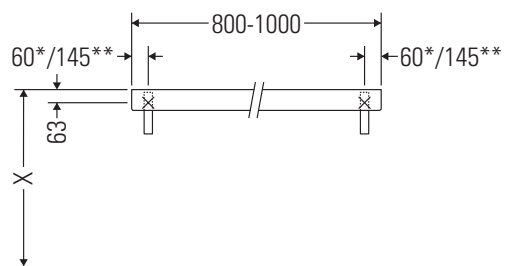

DuraStyle

DS 829C

Installation instructions

Follow all other installation instructions!

Instructions for use

The bathroom furniture range complies with the standards and guidelines applicable at the time of delivery and is designed for use in bathrooms.

DuraStyle

DS 829C

Installation instructions

V = according to the panel specification

Follow all other installation instructions!

Instructions for use

The bathroom furniture range complies with the standards and guidelines applicable at the time of delivery and is designed for use in bathrooms.