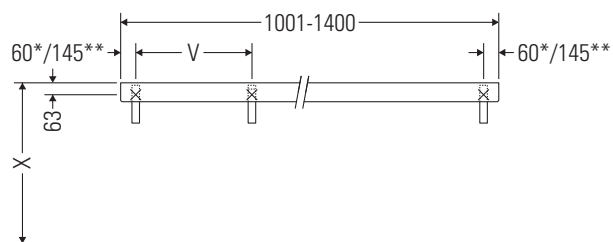

DuraStyle

DS 829C

Installation instructions

V = according to the panel specification

Follow all other installation instructions!

Instructions for use

The bathroom furniture range complies with the standards and guidelines applicable at the time of delivery and is designed for use in bathrooms.