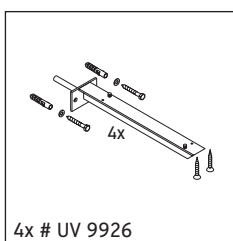

DuraStyle

DS 828C

Installation instructions

V = according to the panel specification

Follow all other installation instructions!

Instructions for use

The bathroom furniture range complies with the standards and guidelines applicable at the time of delivery and is designed for use in bathrooms.