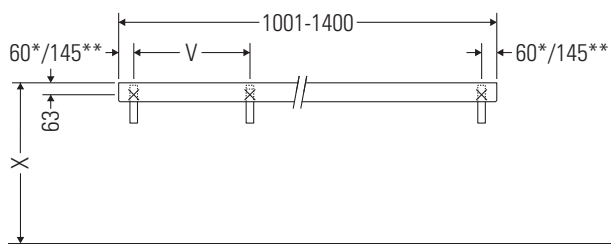

DuraStyle

DS 828C

Installation instructions

V = according to the panel specification

Follow all other installation instructions!

Instructions for use

The bathroom furniture range complies with the standards and guidelines applicable at the time of delivery and is designed for use in bathrooms.