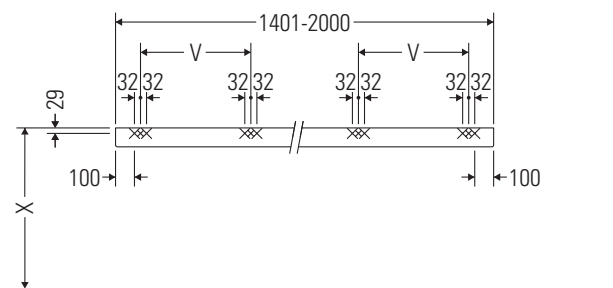

DuraStyle

DS 828C

Installation instructions

V = according to the panel specification

Follow all other installation instructions!

Instructions for use

The bathroom furniture range complies with the standards and guidelines applicable at the time of delivery and is designed for use in bathrooms.