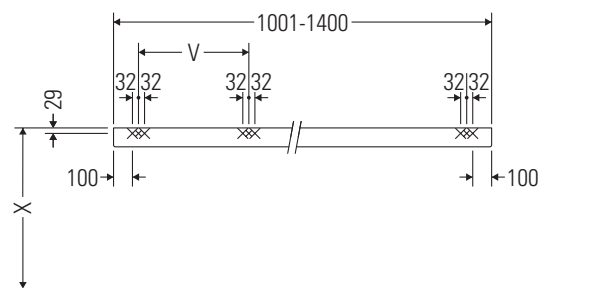

DuraStyle

DS 828C

Installation instructions

V = according to the panel specification

Follow all other installation instructions!

Instructions for use

The bathroom furniture range complies with the standards and guidelines applicable at the time of delivery and is designed for use in bathrooms.