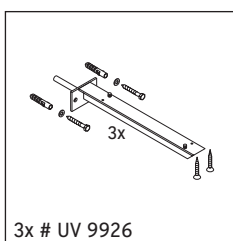

DuraStyle

DS 828C

Installation instructions

V = according to the panel specification

Follow all other installation instructions!

Instructions for use

The bathroom furniture range complies with the standards and guidelines applicable at the time of delivery and is designed for use in bathrooms.