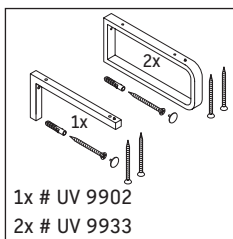

DuraStyle

DS 828C

Installation instructions

V = according to the panel specification

Follow all other installation instructions!

Instructions for use

The bathroom furniture range complies with the standards and guidelines applicable at the time of delivery and is designed for use in bathrooms.