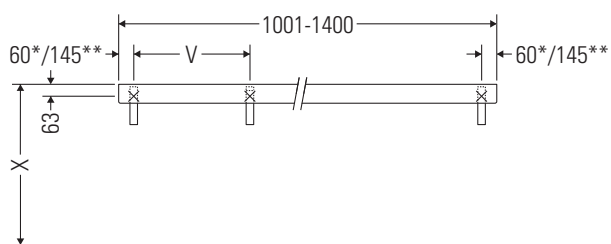

DuraStyle

DS 828C

Installation instructions

V = according to the panel specification

Follow all other installation instructions!

Instructions for use

The bathroom furniture range complies with the standards and guidelines applicable at the time of delivery and is designed for use in bathrooms.