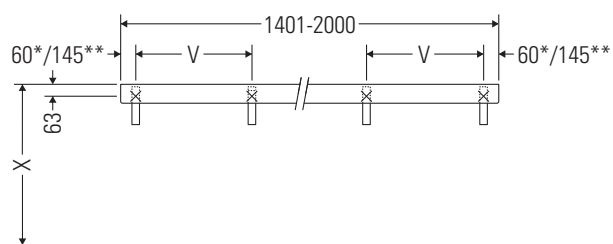

DuraStyle

DS 828C

Installation instructions

V = according to the panel specification

Follow all other installation instructions!

Instructions for use

The bathroom furniture range complies with the standards and guidelines applicable at the time of delivery and is designed for use in bathrooms.