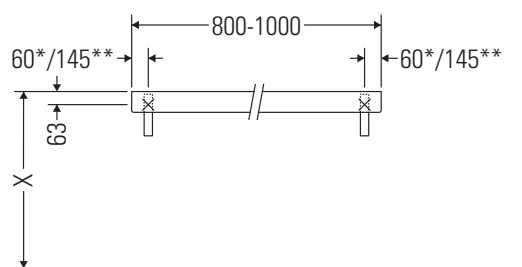

DuraStyle

DS 828C

Installation instructions

Follow all other installation instructions!

Instructions for use

The bathroom furniture range complies with the standards and guidelines applicable at the time of delivery and is designed for use in bathrooms.

Direct contact with water should be avoided, for example, when showering.

The console is not suitable for installation from below with semi built-in and built-in washbasins.

We reserve the right to make technical improvements and design modifications to the products illustrated.