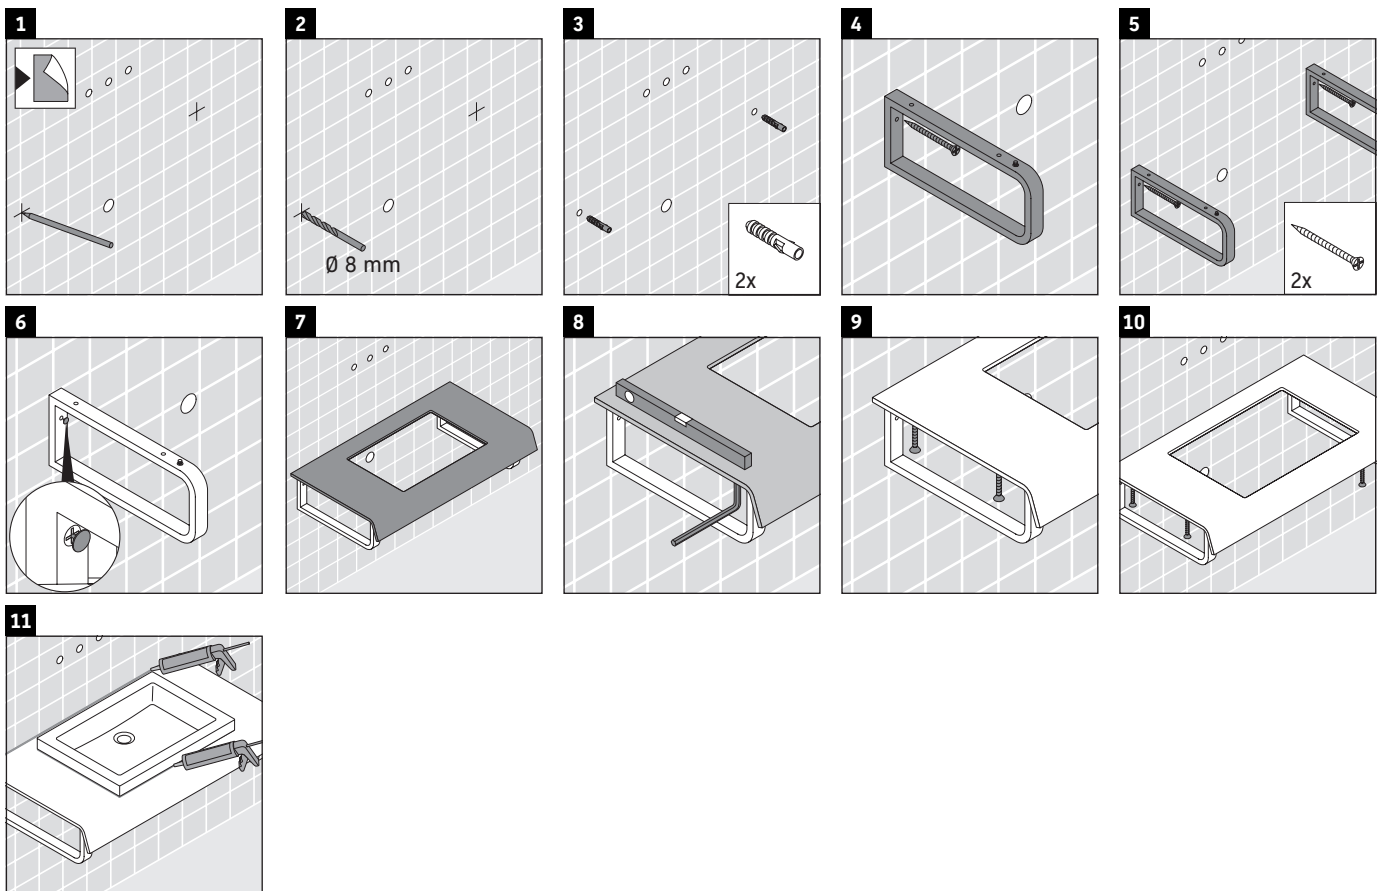

DuraStyle

DS 828C

Installation instructions

Follow all other installation instructions!

Instructions for use

The bathroom furniture range complies with the standards and guidelines applicable at the time of delivery and is designed for use in bathrooms.

Direct contact with water should be avoided, for example, when showering.

The console is not suitable for installation from below with semi built-in and built-in washbasins.

We reserve the right to make technical improvements and design modifications to the products illustrated.

DuraStyle

DS 828C

Installation instructions

V = according to the panel specification

Follow all other installation instructions!

Instructions for use

The bathroom furniture range complies with the standards and guidelines applicable at the time of delivery and is designed for use in bathrooms.