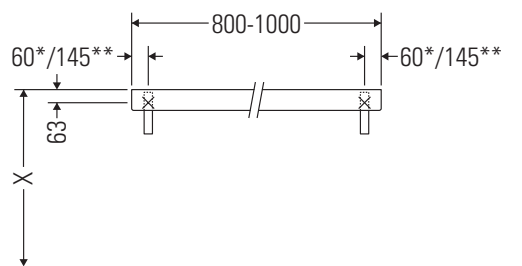

DuraStyle

DS 828C

Installation instructions

Follow all other installation instructions!

Instructions for use

The bathroom furniture range complies with the standards and guidelines applicable at the time of delivery and is designed for use in bathrooms.

Direct contact with water should be avoided, for example, when showering.

The console is not suitable for installation from below with semi built-in and built-in washbasins.

We reserve the right to make technical improvements and design modifications to the products illustrated.