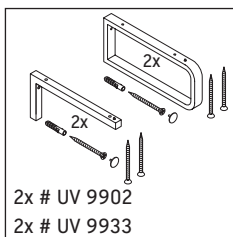

DuraStyle

DS 828C

Installation instructions

V = according to the panel specification

Follow all other installation instructions!

Instructions for use

The bathroom furniture range complies with the standards and guidelines applicable at the time of delivery and is designed for use in bathrooms.