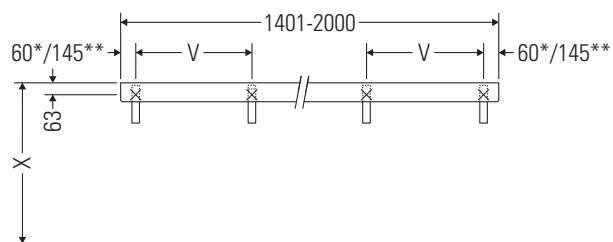

DuraStyle

DS 828C

Installation instructions

V = according to the panel specification

Follow all other installation instructions!

Instructions for use

The bathroom furniture range complies with the standards and guidelines applicable at the time of delivery and is designed for use in bathrooms.