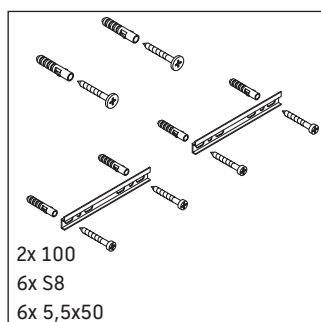

DuraStyle

DS 6499

Installation instructions

DuraStyle # 233778

Instructions for use

The bathroom furniture range complies with the standards and guidelines applicable at the time of delivery and is designed for use in bathrooms. Direct contact with water should be avoided, for example, when showering.