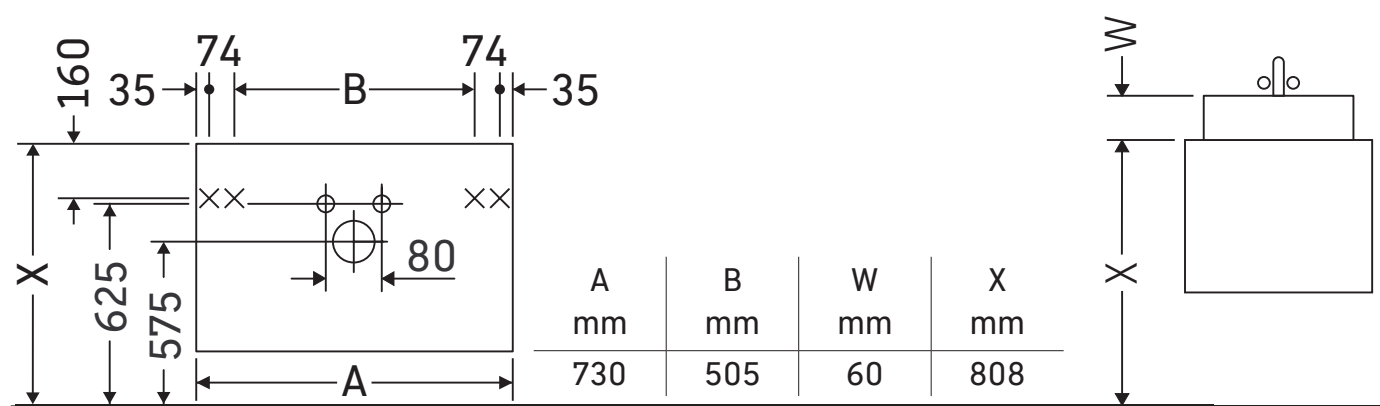

DuraStyle

DS 6499

Installation instructions

DuraStyle # 233778

Instructions for use

The bathroom furniture range complies with the standards and guidelines applicable at the time of delivery and is designed for use in bathrooms. Direct contact with water should be avoided, for example, when showering.