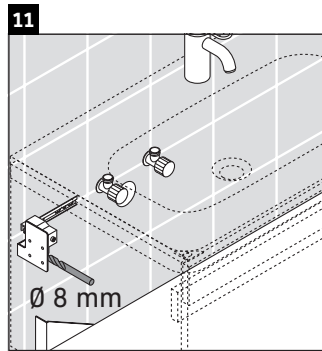

Best.-Nr. DS6498/15.09.2