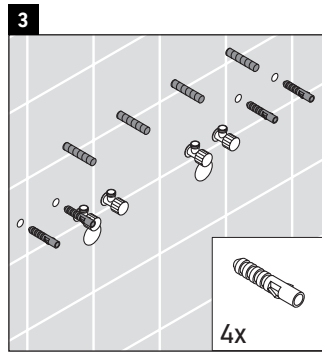

Best.-Nr. DS6498/15.09.2