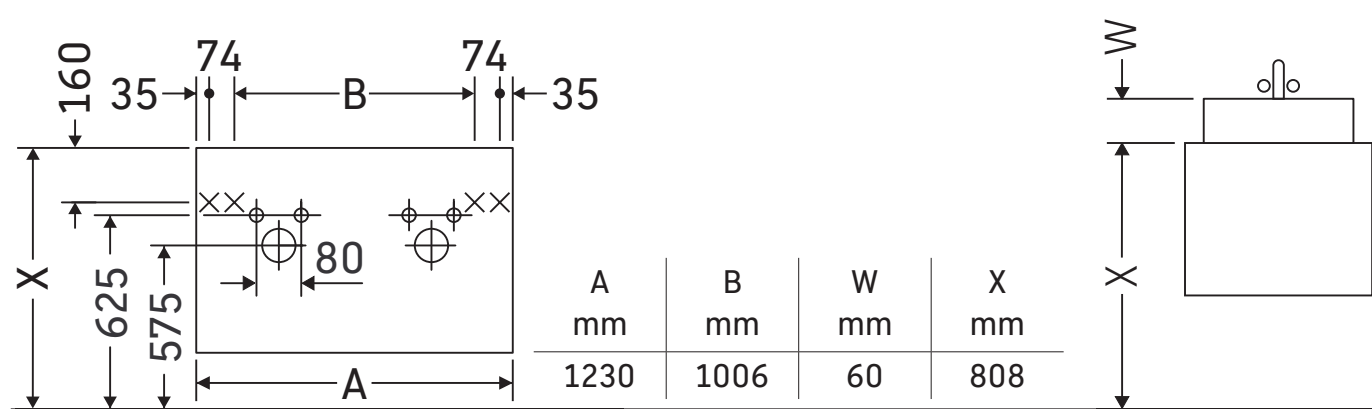

DuraStyle

DS 6498

Installation instructions

DuraStyle # 233813

Instructions for use

The bathroom furniture range complies with the standards and guidelines applicable at the time of delivery and is designed for use in bathrooms. Direct contact with water should be avoided, for example, when showering.