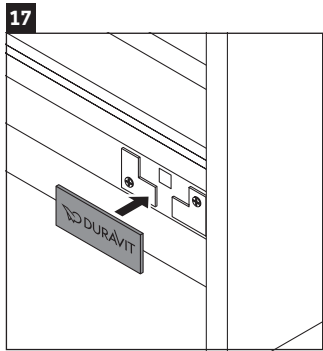

Best.-Nr. DS6498/15.09.2