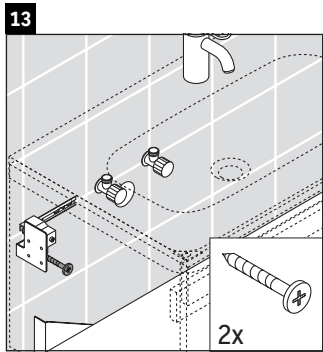

Best.-Nr. DS6498/15.09.2