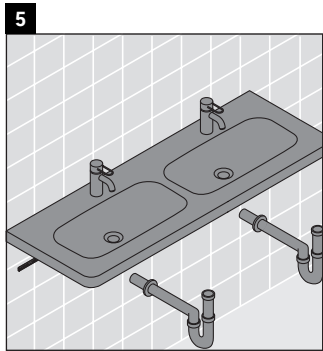

Best.-Nr. DS6498/15.09.2