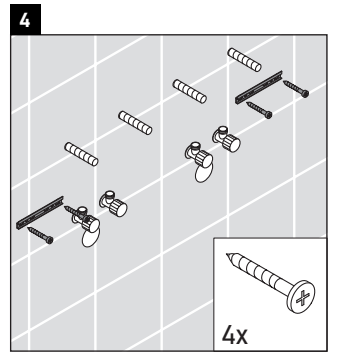

Best.-Nr. DS6498/15.09.2