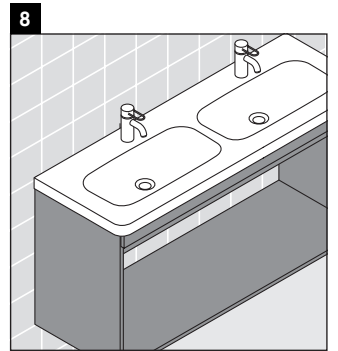

Best.-Nr. DS6498/15.09.2