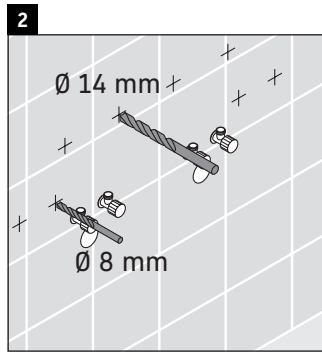

Best.-Nr. DS6498/15.09.2