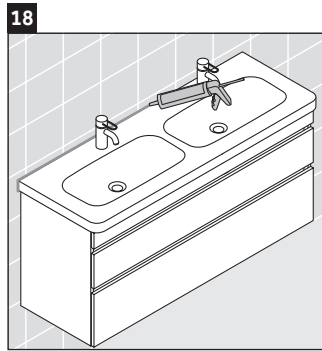

Best.-Nr. DS6498/15.09.2