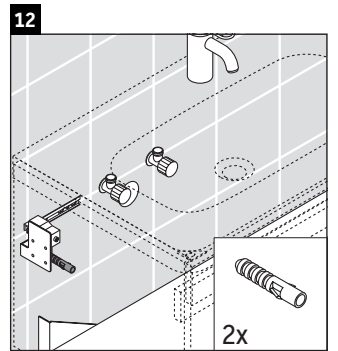

Best.-Nr. DS6498/15.09.2