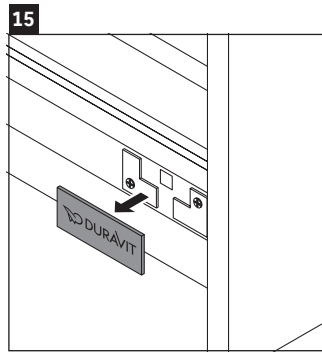

Best.-Nr. DS6498/15.09.2