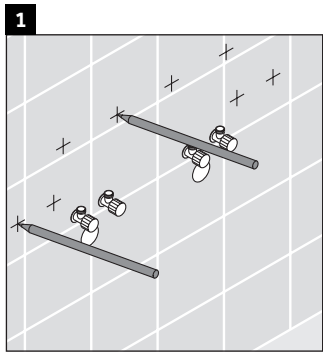

Best.-Nr. DS6498/15.09.2