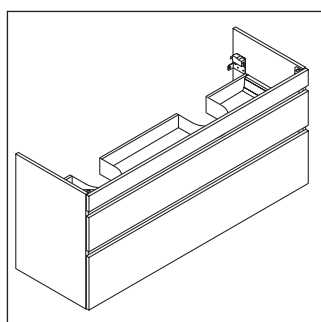

DuraStyle

DS 6486

Installation instructions

D-Code # 034812

Instructions for use

The bathroom furniture range complies with the standards and guidelines applicable at the time of delivery and is designed for use in bathrooms. Direct contact with water should be avoided, for example, when showering.