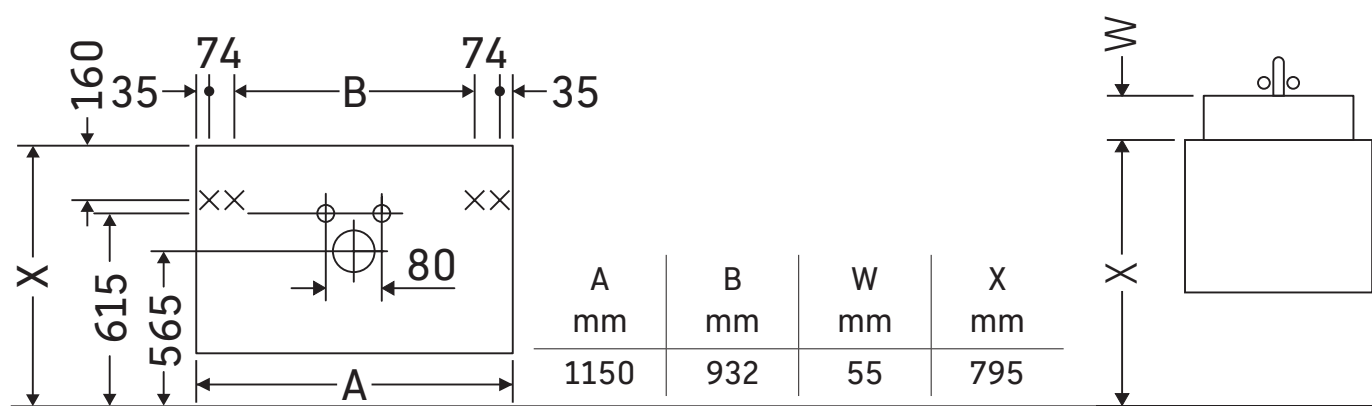

DuraStyle

DS 6486

Installation instructions

D-Code # 034812

Instructions for use

The bathroom furniture range complies with the standards and guidelines applicable at the time of delivery and is designed for use in bathrooms. Direct contact with water should be avoided, for example, when showering.