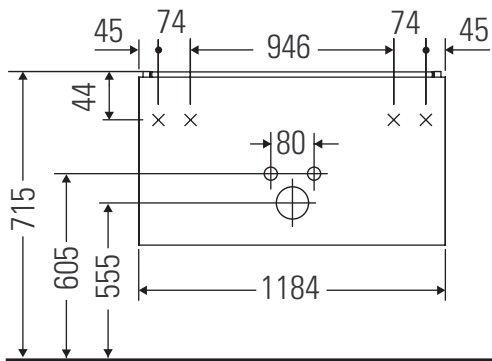

Brioso

BR 4157

Mounting instructions

Vero Air # 235012

Instructions for use

The bathroom furniture range complies with the standards and guidelines applicable at the time of delivery and is designed for use in bathrooms. Direct contact with water should be avoided, for example, when showering.