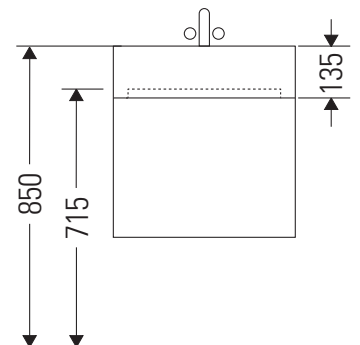

Brioso

BR 4157

Mounting instructions

Vero Air # 235012

Instructions for use

The bathroom furniture range complies with the standards and guidelines applicable at the time of delivery and is designed for use in bathrooms. Direct contact with water should be avoided, for example, when showering.