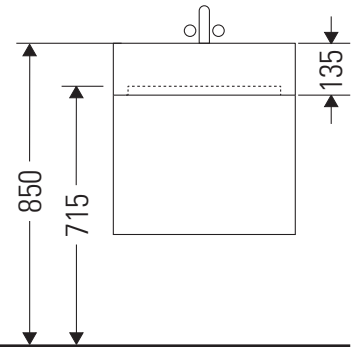

Brioso

BR 4157

Mounting instructions

Vero Air # 235012

Instructions for use

The bathroom furniture range complies with the standards and guidelines applicable at the time of delivery and is designed for use in bathrooms. Direct contact with water should be avoided, for example, when showering.