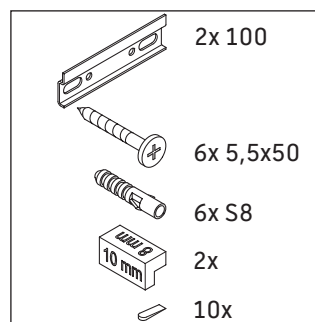

Brioso

BR 4157

Mounting instructions

Vero Air # 235012

Instructions for use

The bathroom furniture range complies with the standards and guidelines applicable at the time of delivery and is designed for use in bathrooms. Direct contact with water should be avoided, for example, when showering.