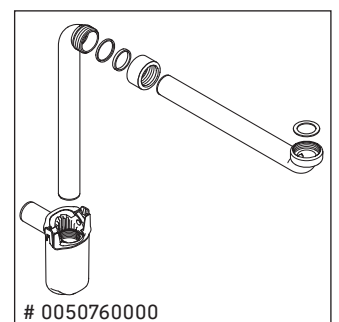

Brioso

BR 4157

Mounting instructions

Vero Air # 235012

Instructions for use

The bathroom furniture range complies with the standards and guidelines applicable at the time of delivery and is designed for use in bathrooms. Direct contact with water should be avoided, for example, when showering.