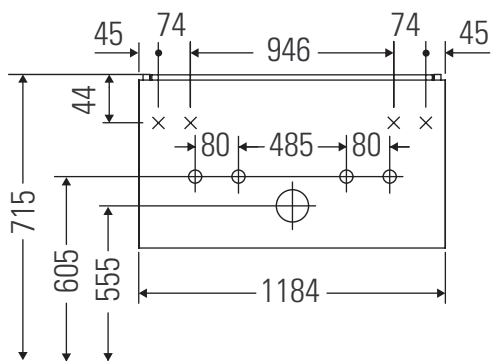

Brioso

BR 4157

Mounting instructions

Vero Air # 235012

Instructions for use

The bathroom furniture range complies with the standards and guidelines applicable at the time of delivery and is designed for use in bathrooms. Direct contact with water should be avoided, for example, when showering.