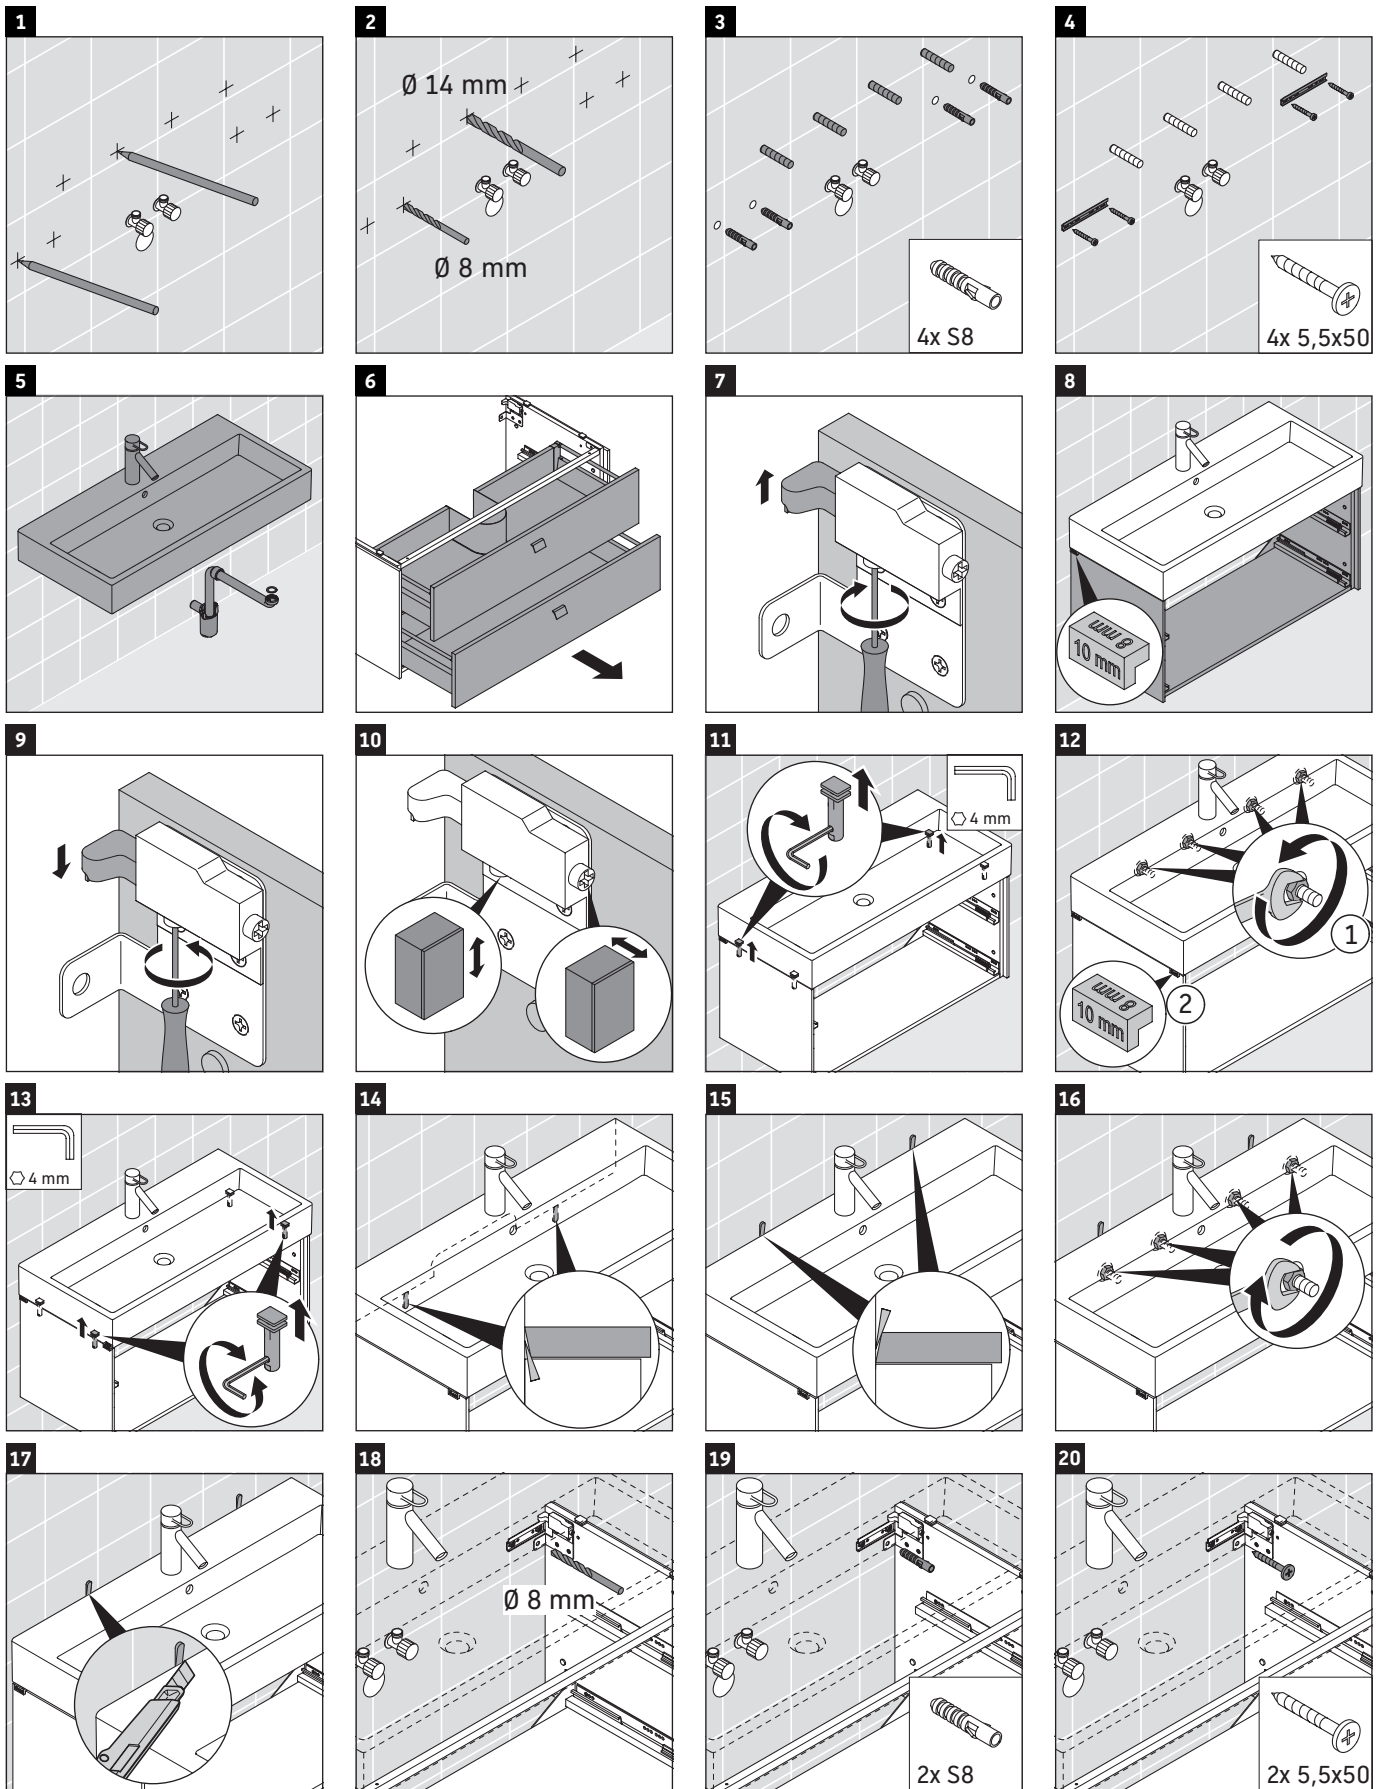

Duravit AG, Werderstr. 36, 78132 Hornberg, Germany, Phone +49 78 33 700, Fax +49 78 33 70 289, info@duravit.de, www.duravit.de