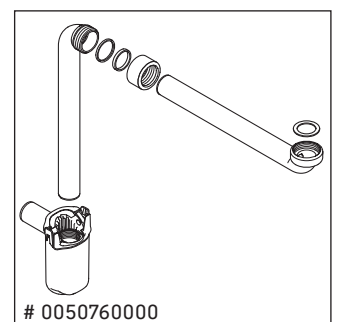

Brioso

BR 4156

Mounting instructions

Vero Air # 235010

Instructions for use

The bathroom furniture range complies with the standards and guidelines applicable at the time of delivery and is designed for use in bathrooms. Direct contact with water should be avoided, for example, when showering.