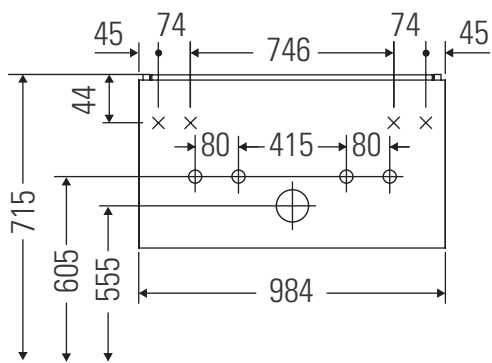

Brioso

BR 4156

Mounting instructions

Vero Air # 235010

Instructions for use

The bathroom furniture range complies with the standards and guidelines applicable at the time of delivery and is designed for use in bathrooms. Direct contact with water should be avoided, for example, when showering.