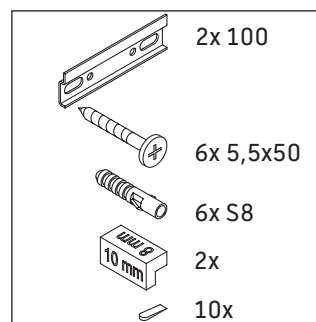

Brioso

BR 4156

Mounting instructions

Vero Air # 235010

Instructions for use

The bathroom furniture range complies with the standards and guidelines applicable at the time of delivery and is designed for use in bathrooms. Direct contact with water should be avoided, for example, when showering.