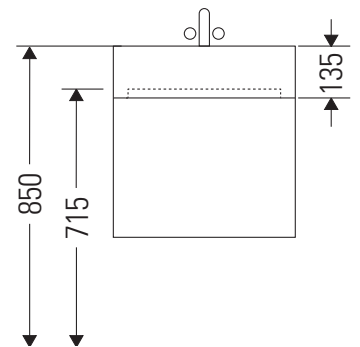

Brioso

BR 4156

Mounting instructions

Vero Air # 235010

Instructions for use

The bathroom furniture range complies with the standards and guidelines applicable at the time of delivery and is designed for use in bathrooms. Direct contact with water should be avoided, for example, when showering.