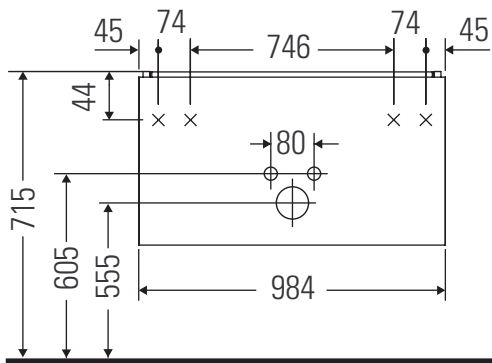

Brioso

BR 4156

Mounting instructions

Vero Air # 235010

Instructions for use

The bathroom furniture range complies with the standards and guidelines applicable at the time of delivery and is designed for use in bathrooms. Direct contact with water should be avoided, for example, when showering.