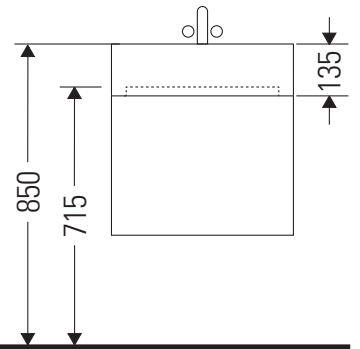

Brioso

BR 4156

Mounting instructions

Vero Air # 235010

Instructions for use

The bathroom furniture range complies with the standards and guidelines applicable at the time of delivery and is designed for use in bathrooms. Direct contact with water should be avoided, for example, when showering.