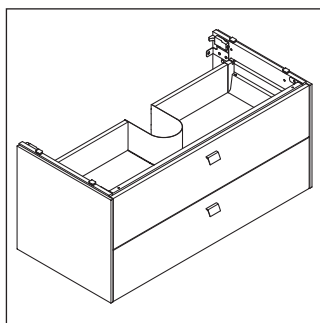

Brioso

BR 4156

Mounting instructions

Vero Air # 235010

Instructions for use

The bathroom furniture range complies with the standards and guidelines applicable at the time of delivery and is designed for use in bathrooms. Direct contact with water should be avoided, for example, when showering.