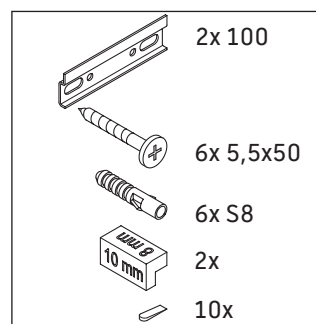

Brioso

BR 4154

Mounting instructions

Instructions for use

The bathroom furniture range complies with the standards and guidelines applicable at the time of delivery and is designed for use in bathrooms. Direct contact with water should be avoided, for example, when showering.