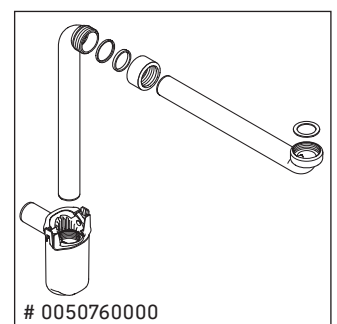

Brioso

BR 4154

Mounting instructions

Instructions for use

The bathroom furniture range complies with the standards and guidelines applicable at the time of delivery and is designed for use in bathrooms. Direct contact with water should be avoided, for example, when showering.