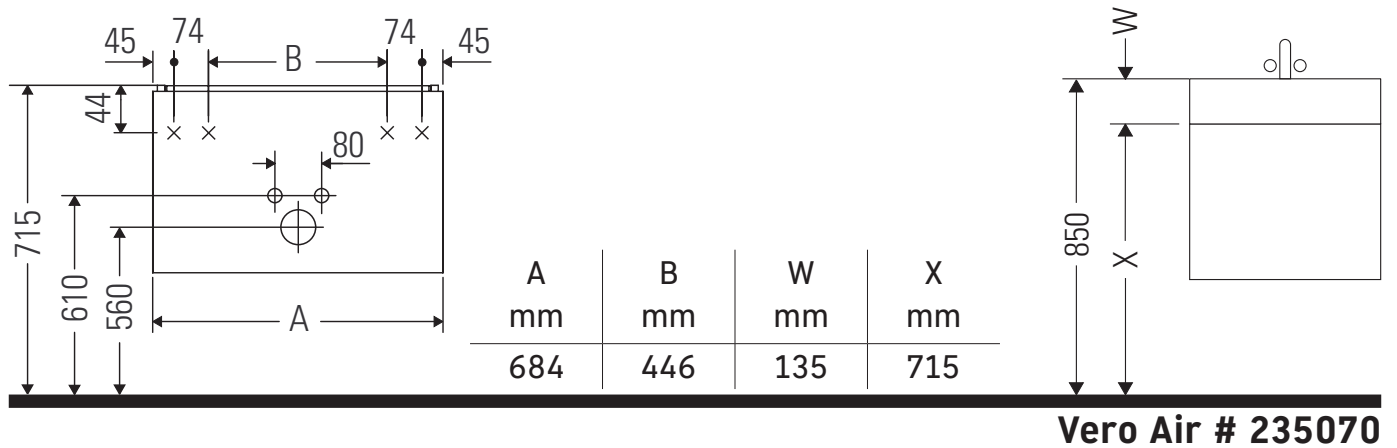

Brioso

BR 4154

Mounting instructions

Instructions for use

The bathroom furniture range complies with the standards and guidelines applicable at the time of delivery and is designed for use in bathrooms. Direct contact with water should be avoided, for example, when showering.