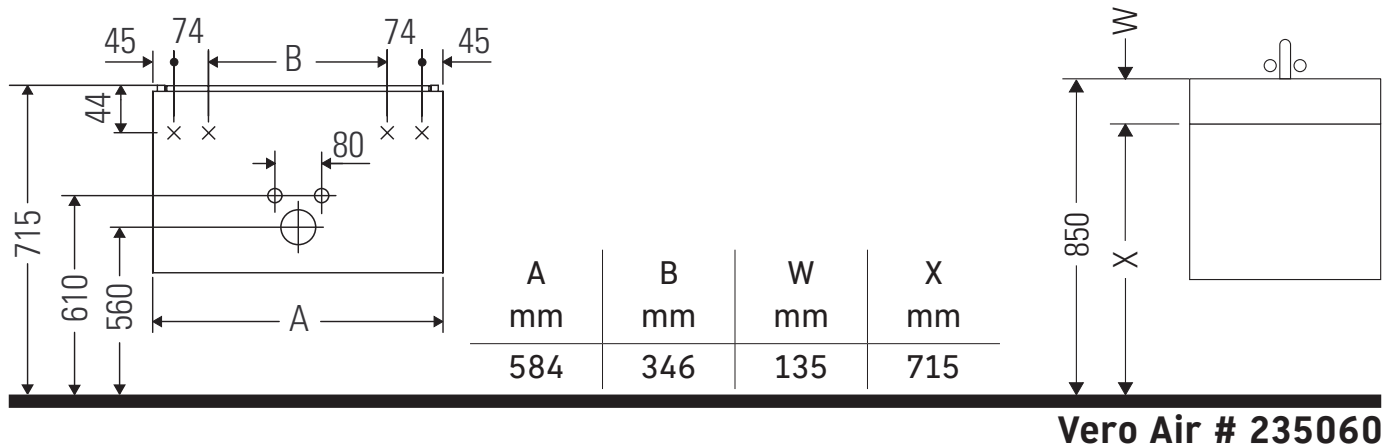

Brioso

BR 4153

Mounting instructions

Instructions for use

The bathroom furniture range complies with the standards and guidelines applicable at the time of delivery and is designed for use in bathrooms. Direct contact with water should be avoided, for example, when showering.