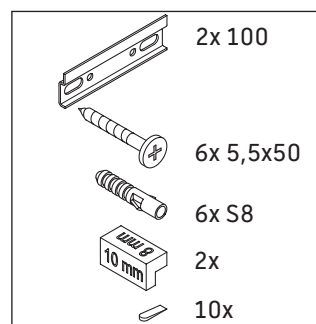

Brioso

BR 4153

Mounting instructions

Instructions for use

The bathroom furniture range complies with the standards and guidelines applicable at the time of delivery and is designed for use in bathrooms. Direct contact with water should be avoided, for example, when showering.