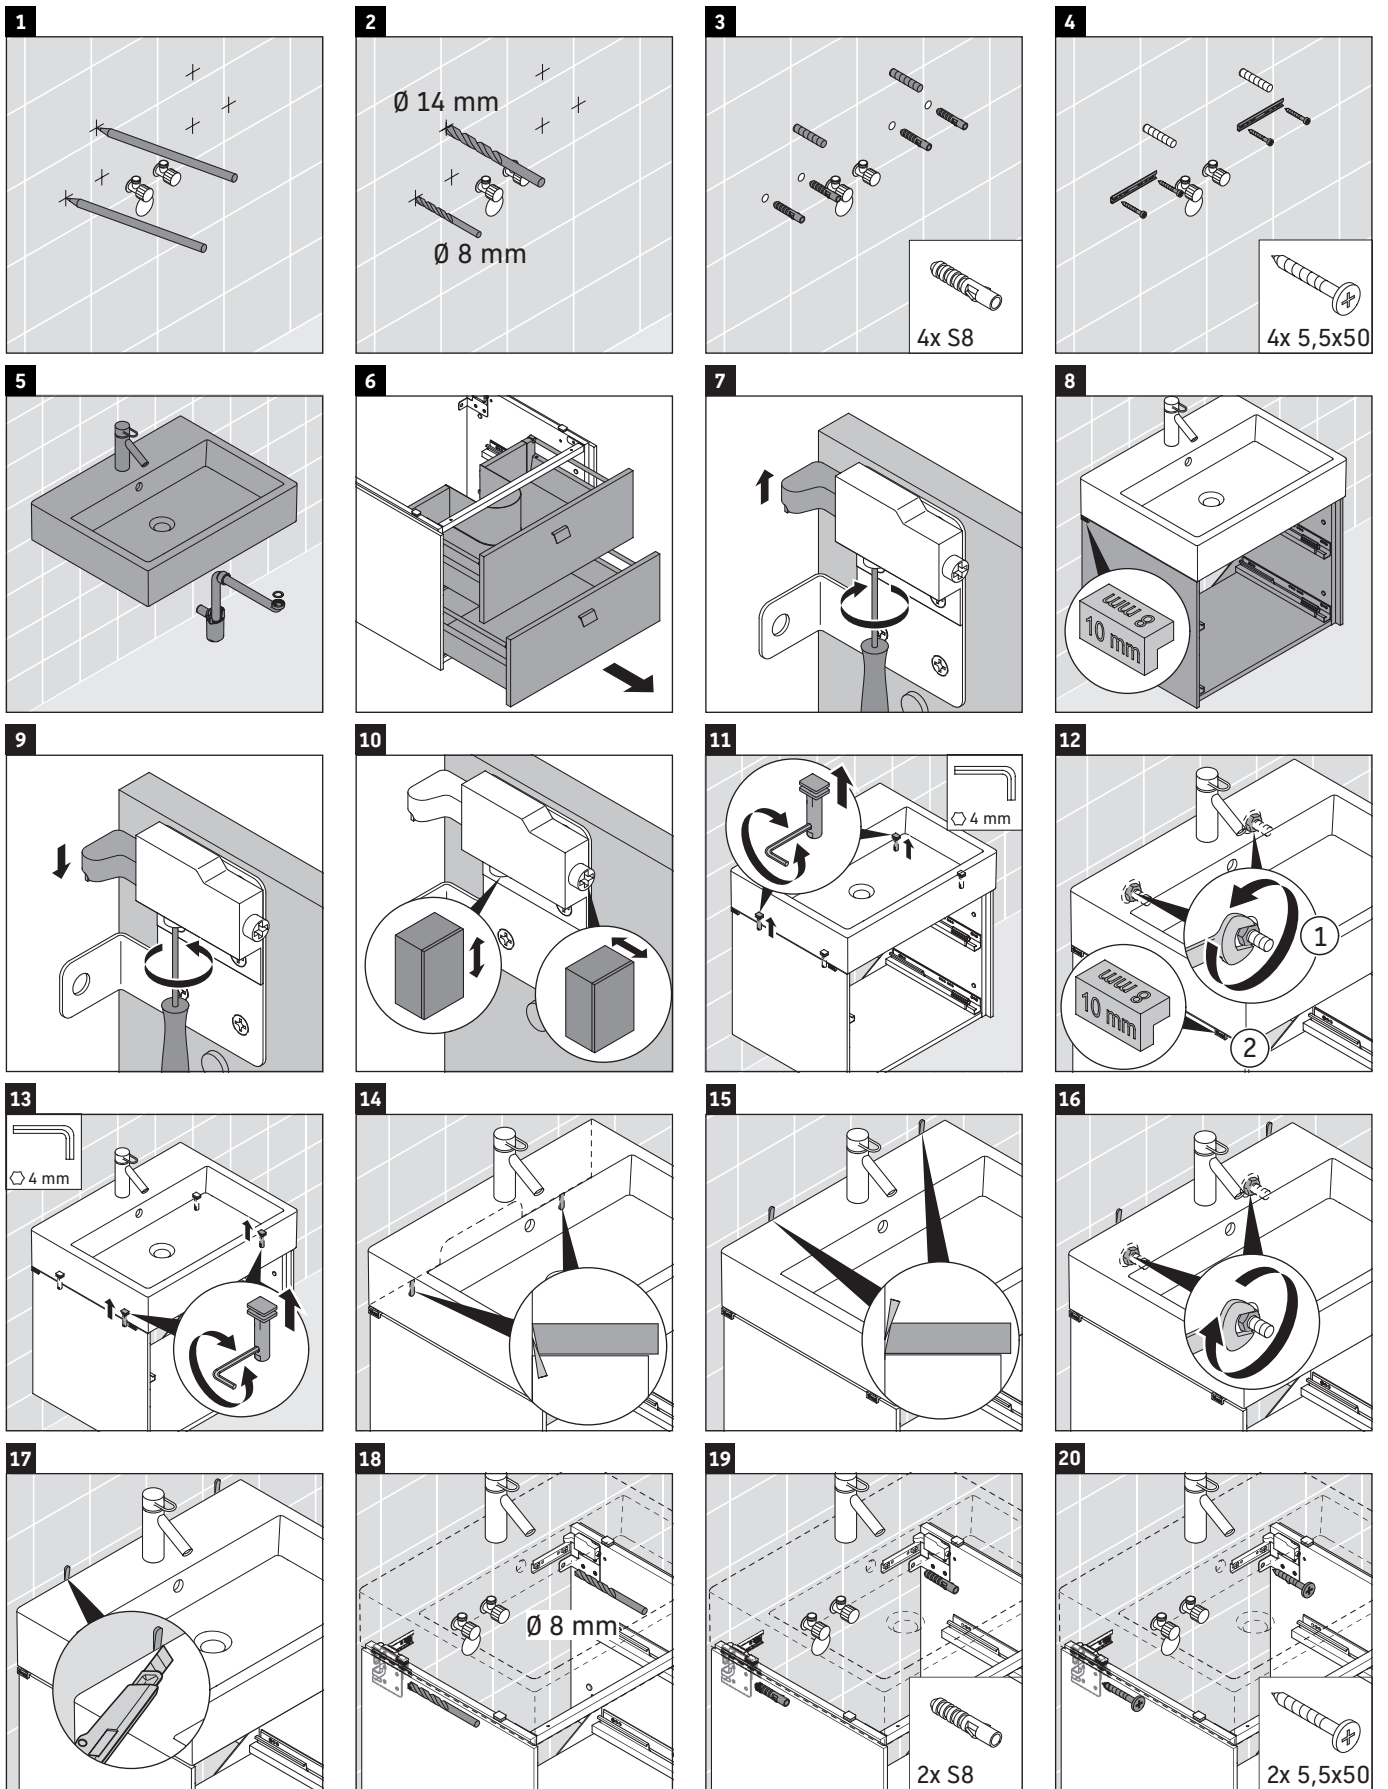

Duravit AG, Werderstr. 36, 78132 Hornberg, Germany, Phone +49 78 33 700, Fax +49 78 33 70 289, info@duravit.de, www.duravit.de