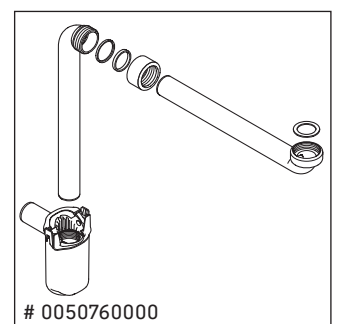

Brioso

BR 4153

Mounting instructions

Instructions for use

The bathroom furniture range complies with the standards and guidelines applicable at the time of delivery and is designed for use in bathrooms. Direct contact with water should be avoided, for example, when showering.