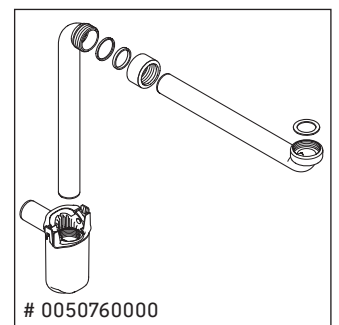

Brioso

BR 4152

Mounting instructions

Instructions for use

The bathroom furniture range complies with the standards and guidelines applicable at the time of delivery and is designed for use in bathrooms. Direct contact with water should be avoided, for example, when showering.