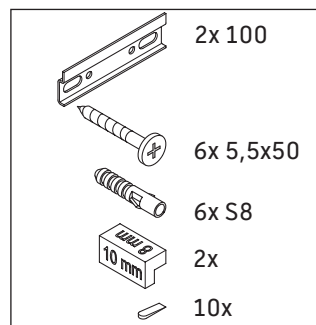

Brioso

BR 4152

Mounting instructions

Instructions for use

The bathroom furniture range complies with the standards and guidelines applicable at the time of delivery and is designed for use in bathrooms. Direct contact with water should be avoided, for example, when showering.