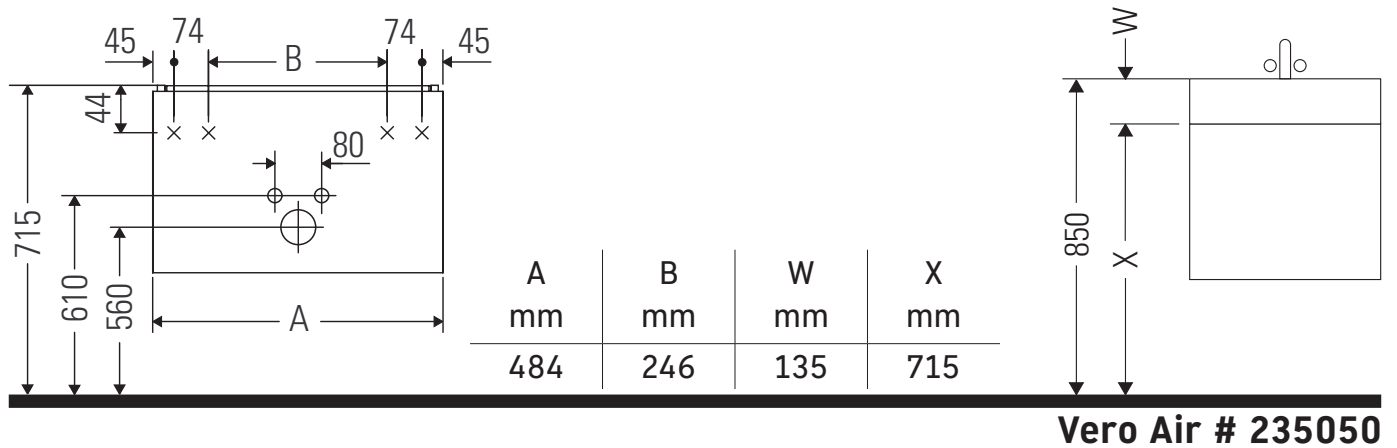

Brioso

BR 4152

Mounting instructions

Instructions for use

The bathroom furniture range complies with the standards and guidelines applicable at the time of delivery and is designed for use in bathrooms. Direct contact with water should be avoided, for example, when showering.