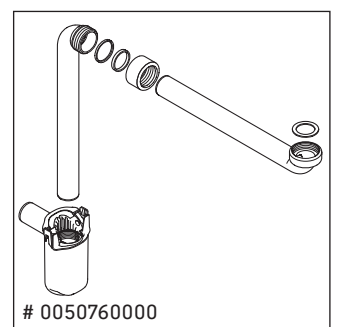

Brioso

BR 4111

Mounting instructions

ME by Starck # 234283

Instructions for use

The bathroom furniture range complies with the standards and guidelines applicable at the time of delivery and is designed for use in bathrooms. Direct contact with water should be avoided, for example, when showering.