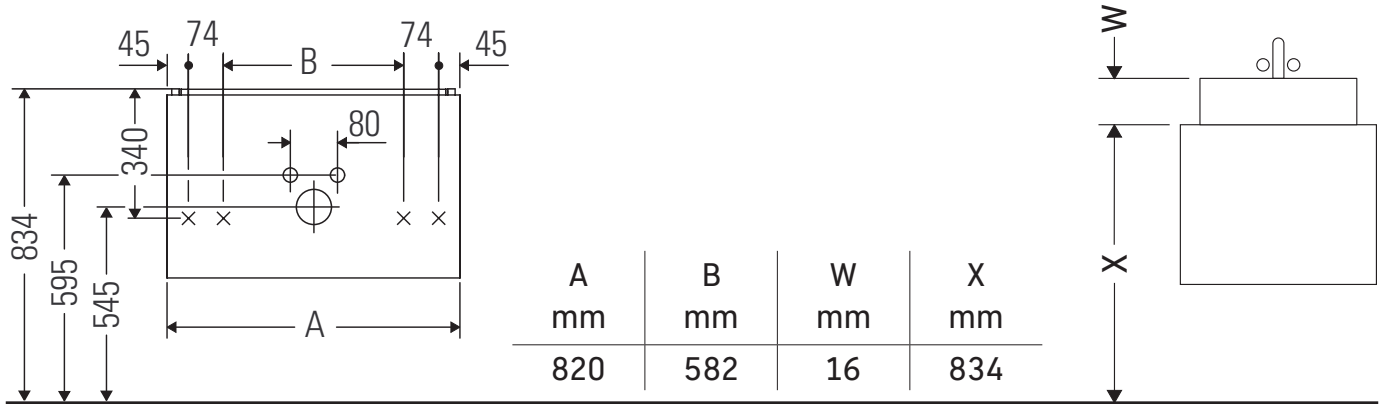

Brioso

BR 4111

Mounting instructions

ME by Starck # 234283

Instructions for use

The bathroom furniture range complies with the standards and guidelines applicable at the time of delivery and is designed for use in bathrooms. Direct contact with water should be avoided, for example, when showering.