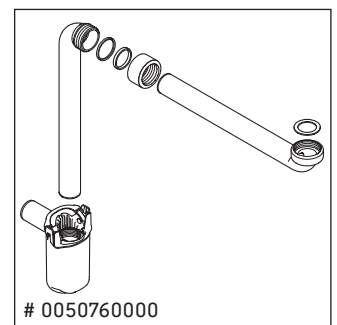

Brioso

BR 4050 L/R

Mounting instructions

Instructions for use

The bathroom furniture range complies with the standards and guidelines applicable at the time of delivery and is designed for use in bathrooms. Direct contact with water should be avoided, for example, when showering.