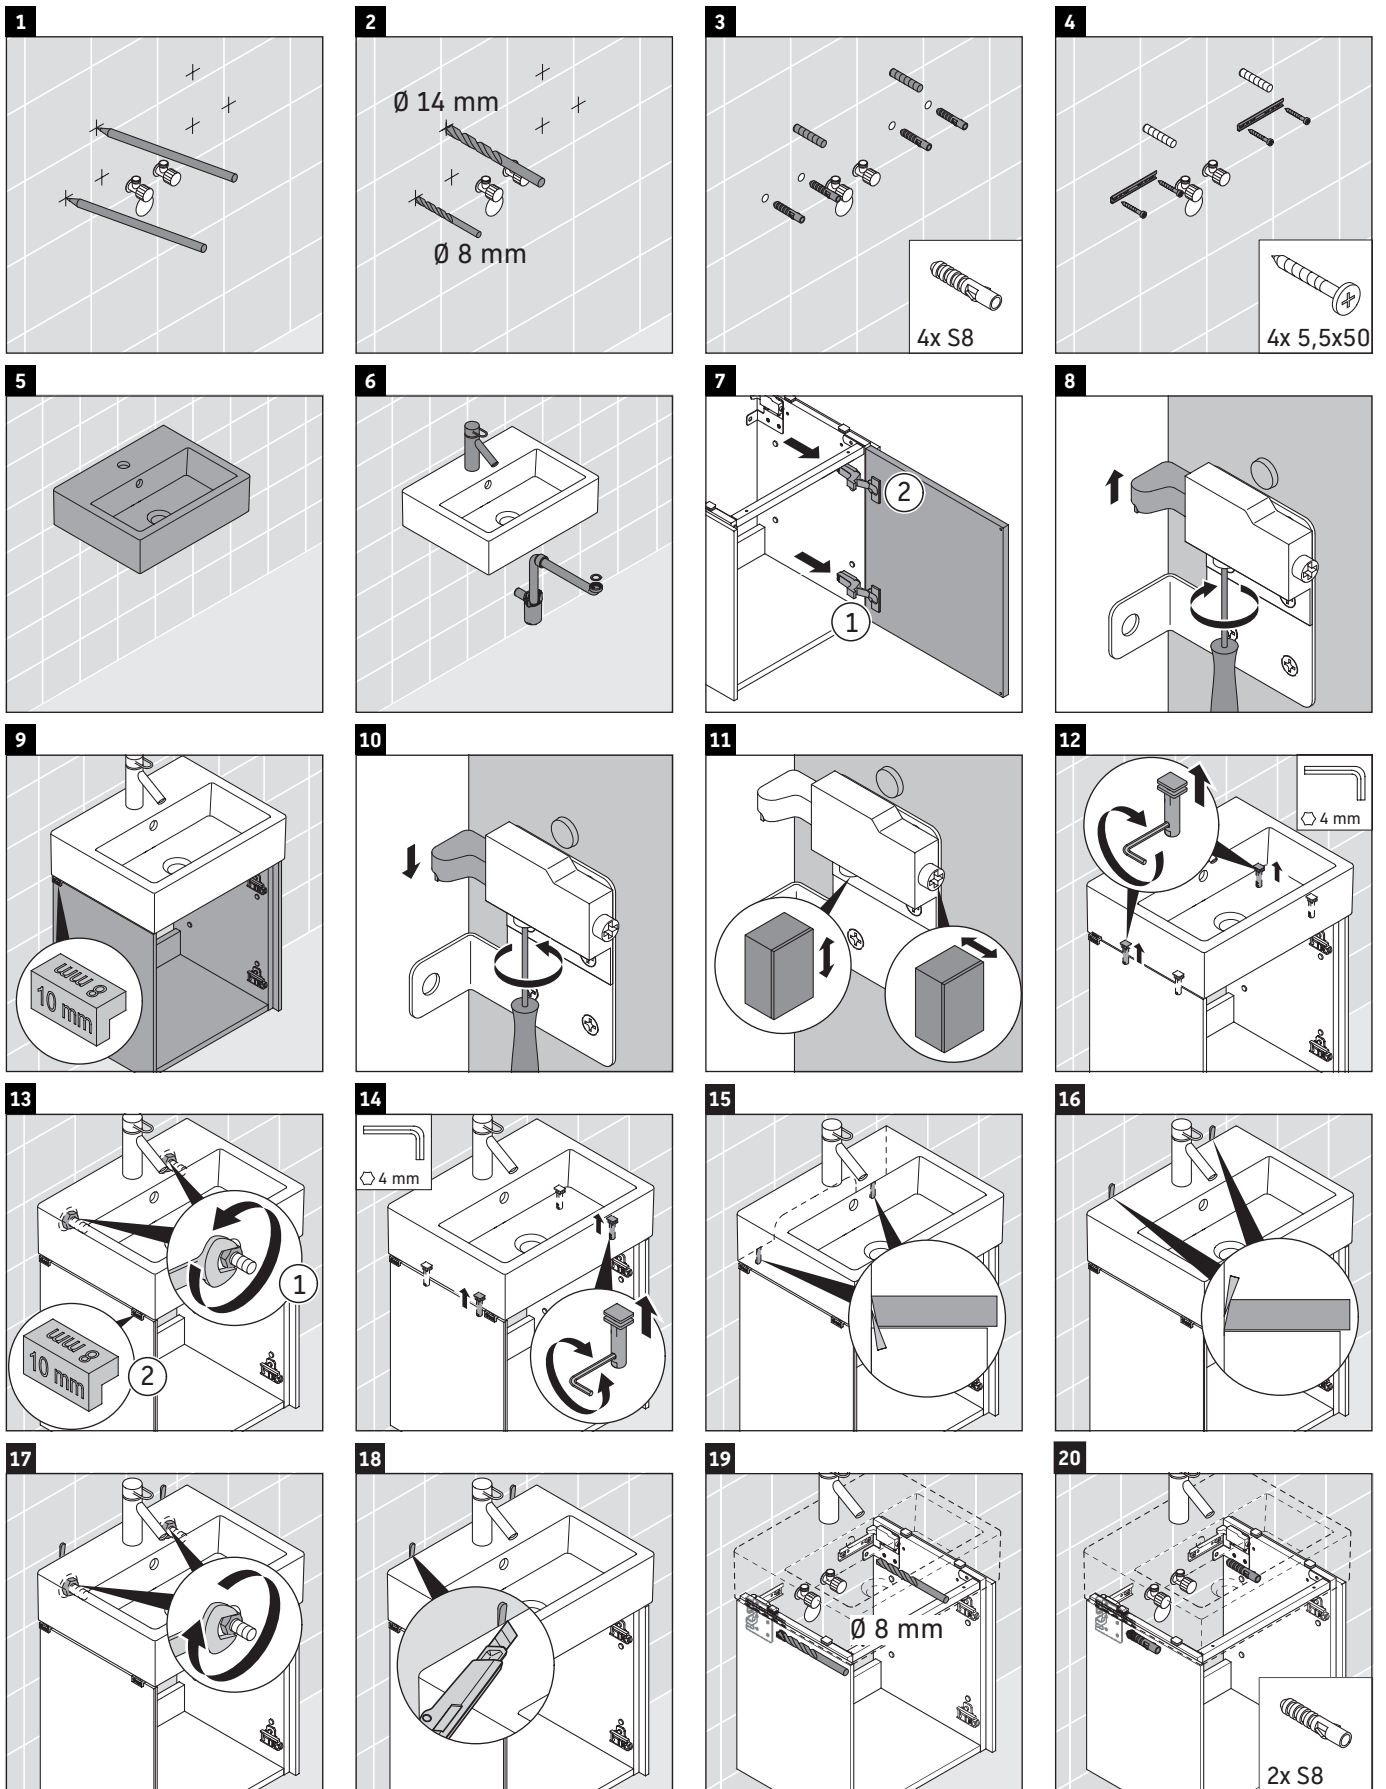

Duravit AG, Werderstr. 36, 78132 Hornberg, Germany, Phone +49 78 33 700, Fax +49 78 33 70 289, info@duravit.de, www.duravit.de