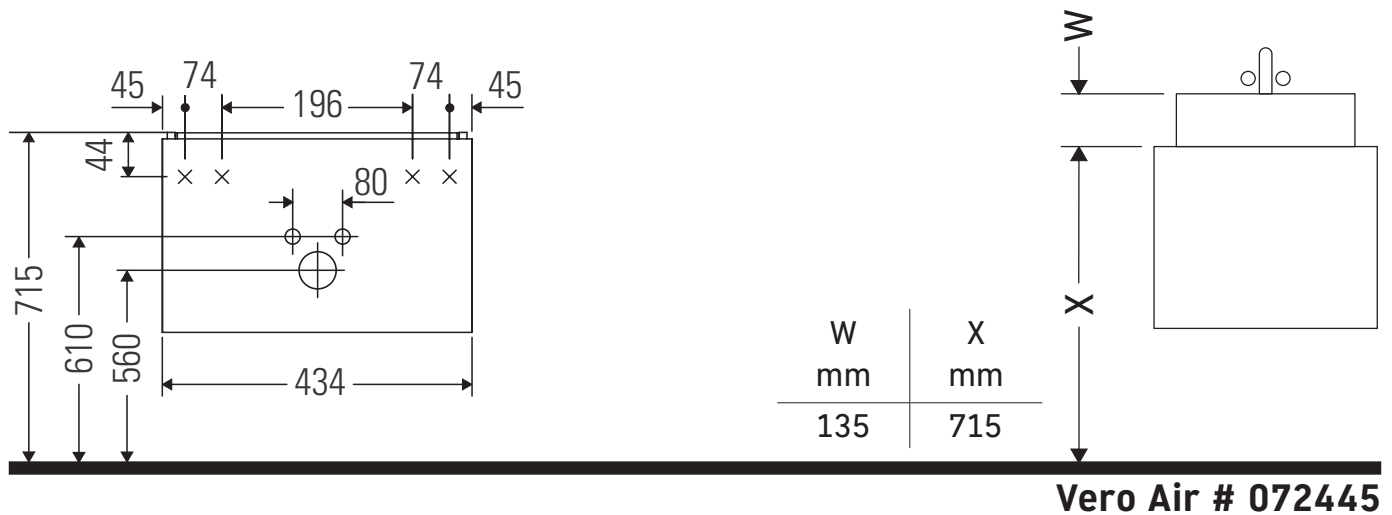

Brioso

BR 4050 L/R

Mounting instructions

Instructions for use

The bathroom furniture range complies with the standards and guidelines applicable at the time of delivery and is designed for use in bathrooms. Direct contact with water should be avoided, for example, when showering.