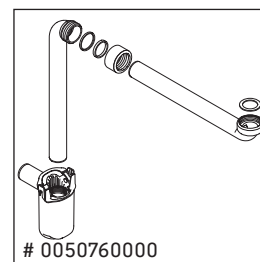

XViu

XV 4159

Mounting instructions

Instructions for use

The bathroom furniture range complies with the standards and guidelines applicable at the time of delivery and is designed for use in bathrooms. Direct contact with water should be avoided, for example, when showering.