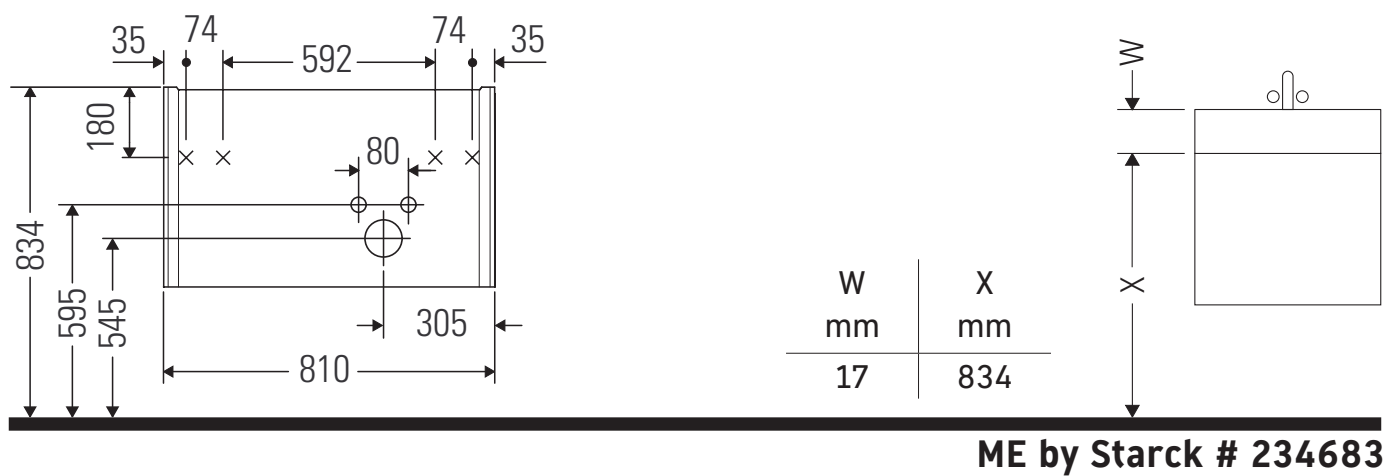

XViu

XV 4159

Mounting instructions

Instructions for use

The bathroom furniture range complies with the standards and guidelines applicable at the time of delivery and is designed for use in bathrooms. Direct contact with water should be avoided, for example, when showering.