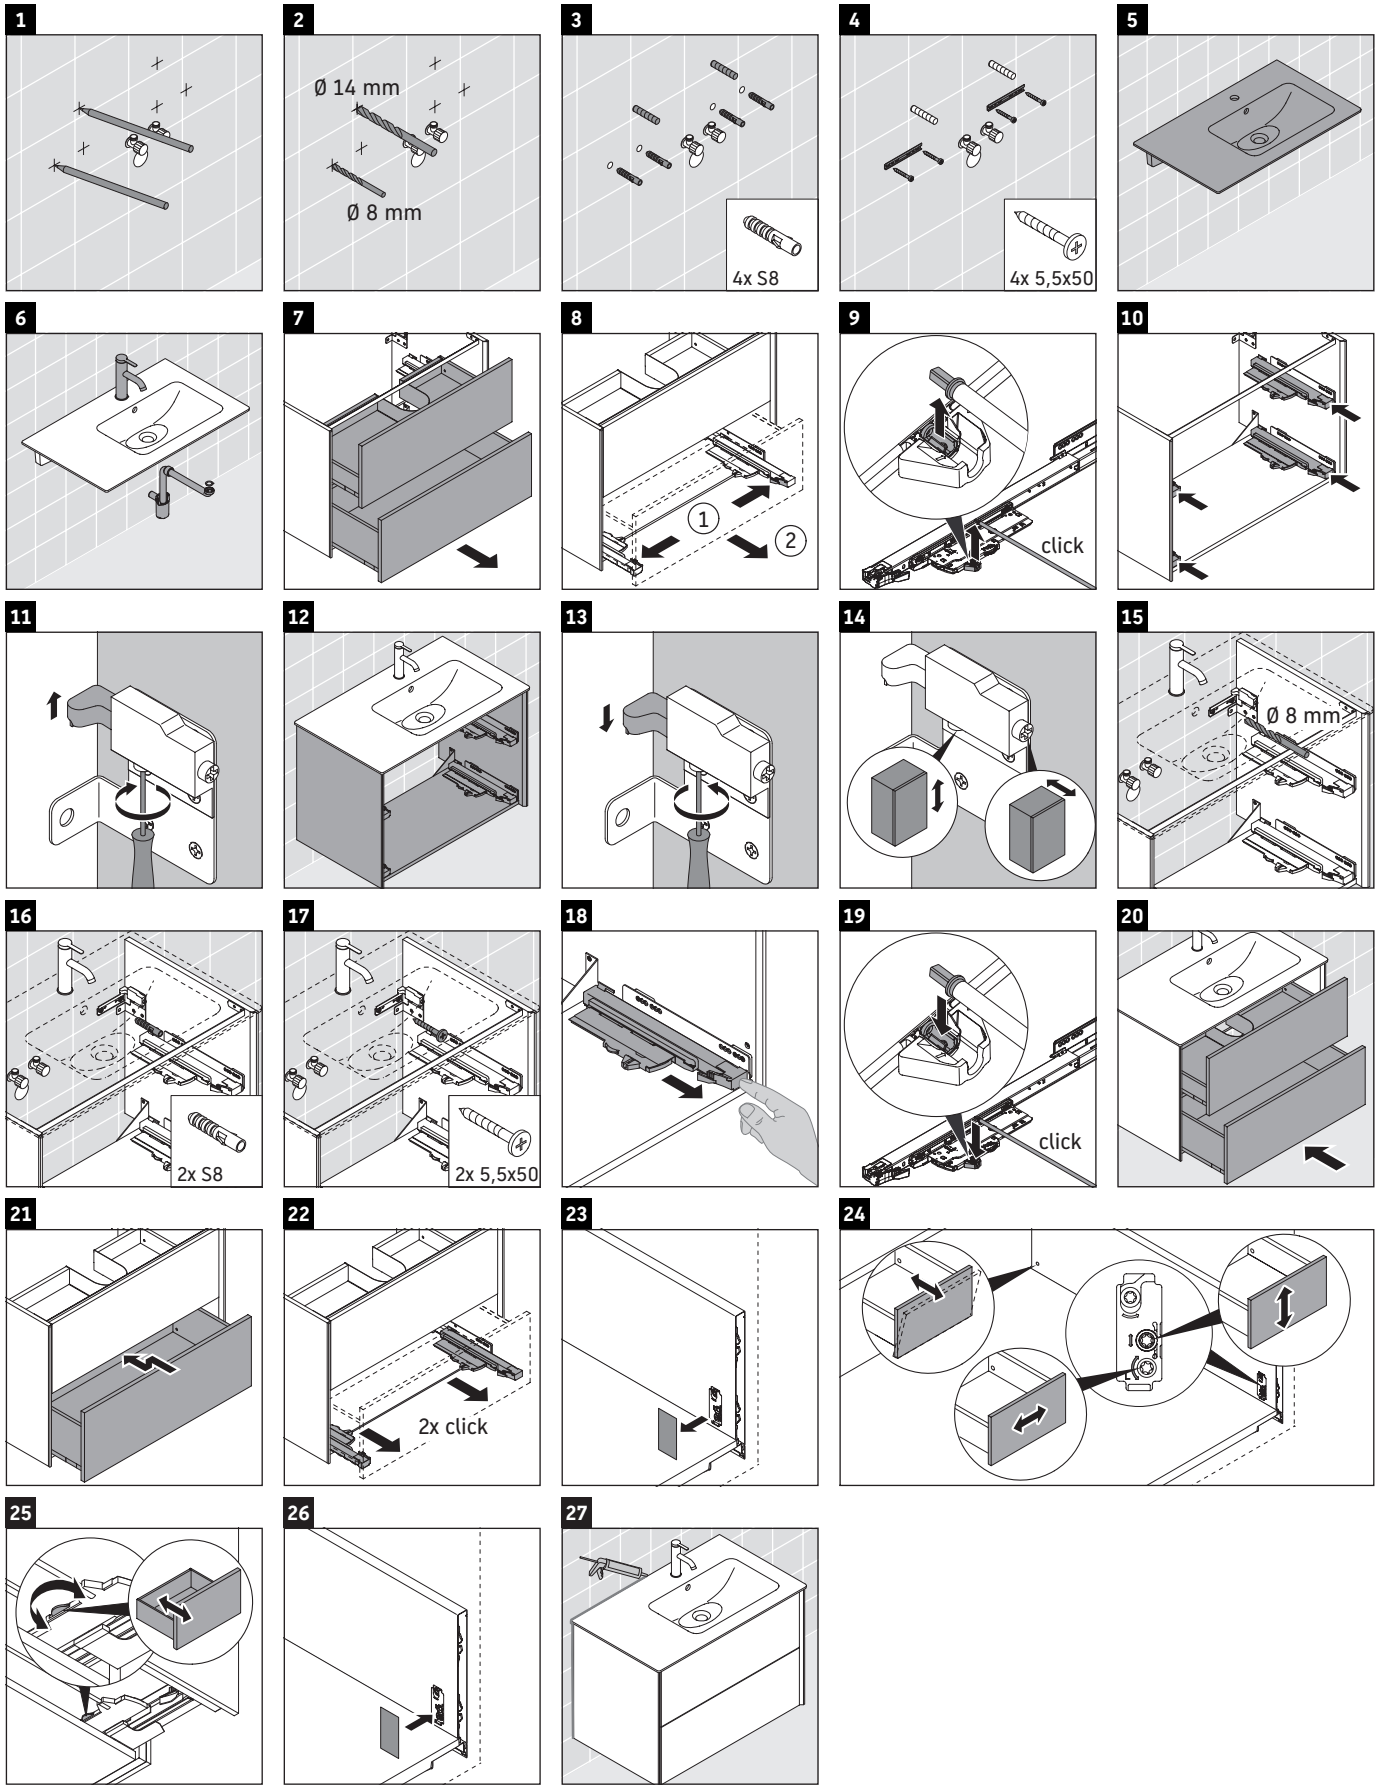

Duravit AG, Werderstr. 36, 78132 Hornberg, Germany, Phone +49 78 33 700, Fax +49 78 33 70 289, info@duravit.de, www.duravit.de