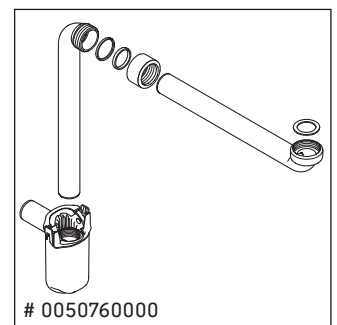

XViu

XV 4131

Mounting instructions

Viu # 234453

Instructions for use

The bathroom furniture range complies with the standards and guidelines applicable at the time of delivery and is designed for use in bathrooms. Direct contact with water should be avoided, for example, when showering.