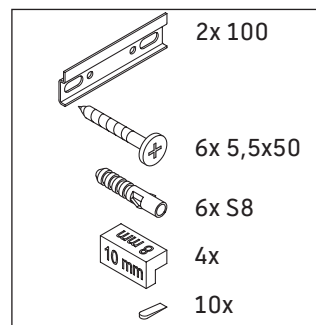

XViu

XV 4131

Mounting instructions

Viu # 234453

Instructions for use

The bathroom furniture range complies with the standards and guidelines applicable at the time of delivery and is designed for use in bathrooms. Direct contact with water should be avoided, for example, when showering.