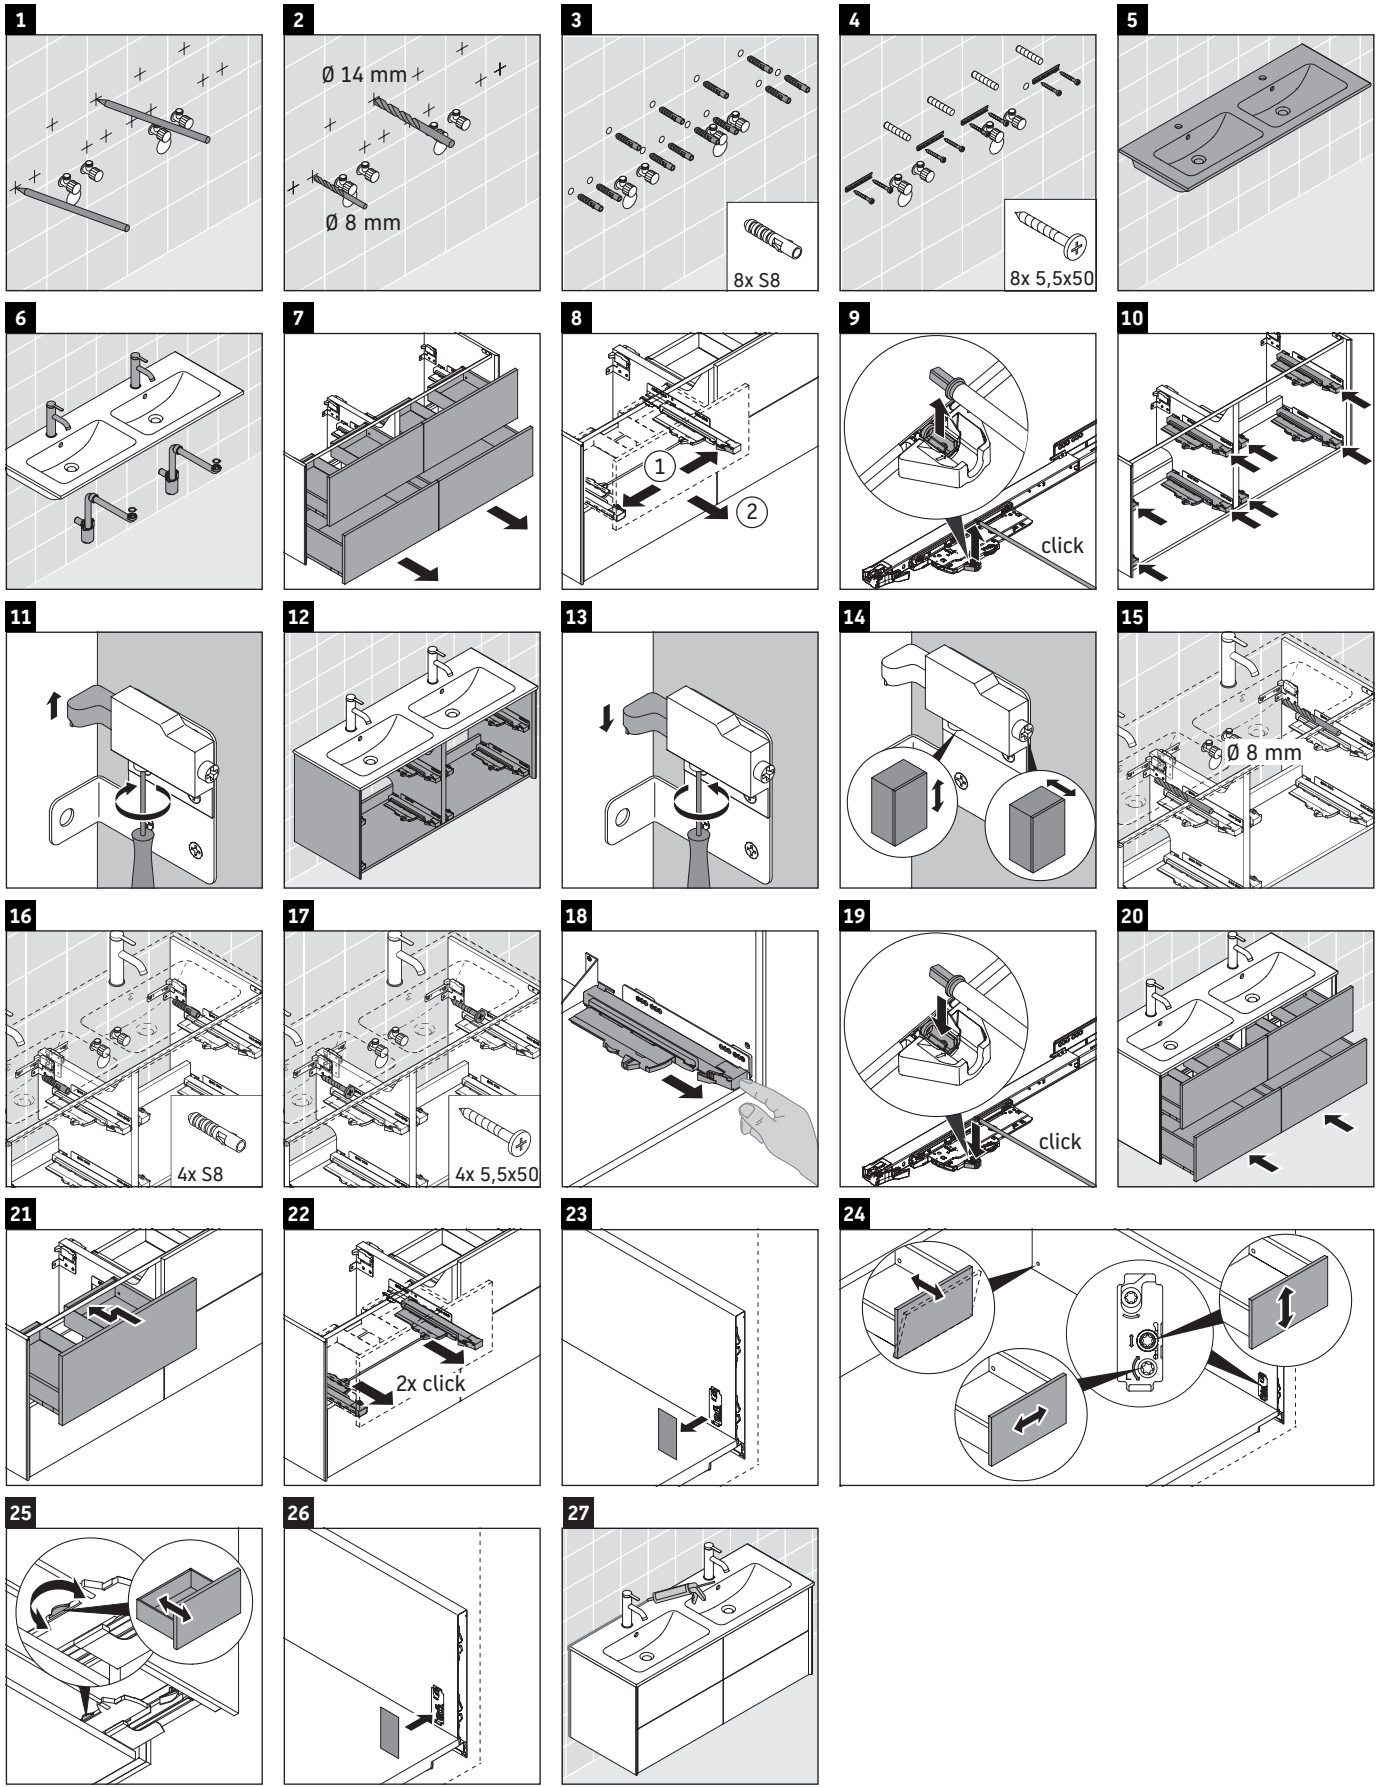

Duravit AG, Werderstr. 36, 78132 Hornberg, Germany, Phone +49 78 33 700, Fax +49 78 33 70 289, info@duravit.de, www.duravit.de