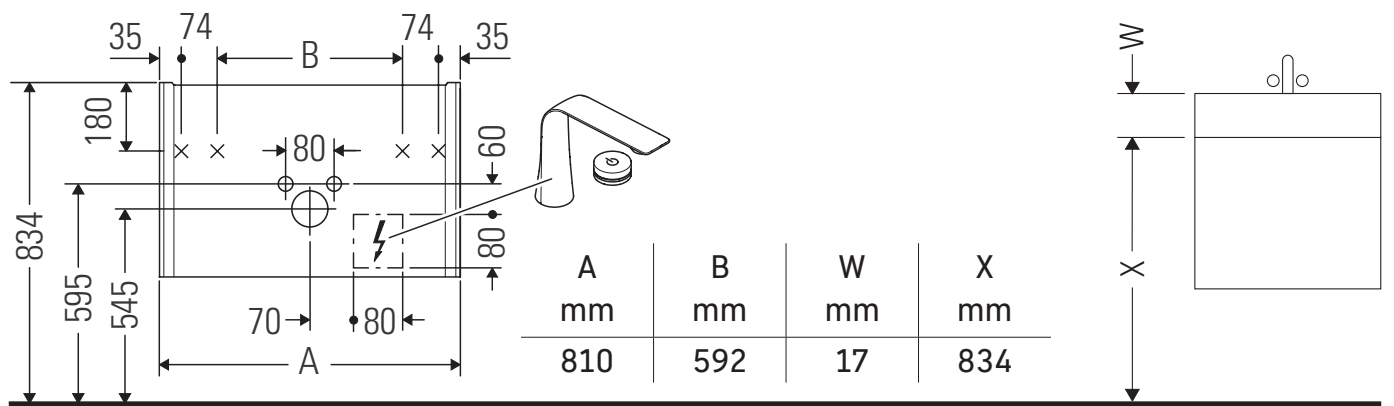

XViu

XV 4126

Mounting instructions

ME by Starck # 233683

Instructions for use

The bathroom furniture range complies with the standards and guidelines applicable at the time of delivery and is designed for use in bathrooms. Direct contact with water should be avoided, for example, when showering.