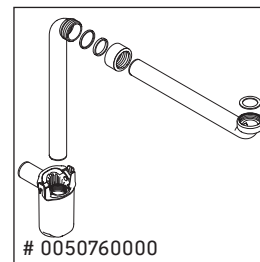

XViu

XV 4126

Mounting instructions

ME by Starck # 233683

Instructions for use

The bathroom furniture range complies with the standards and guidelines applicable at the time of delivery and is designed for use in bathrooms. Direct contact with water should be avoided, for example, when showering.