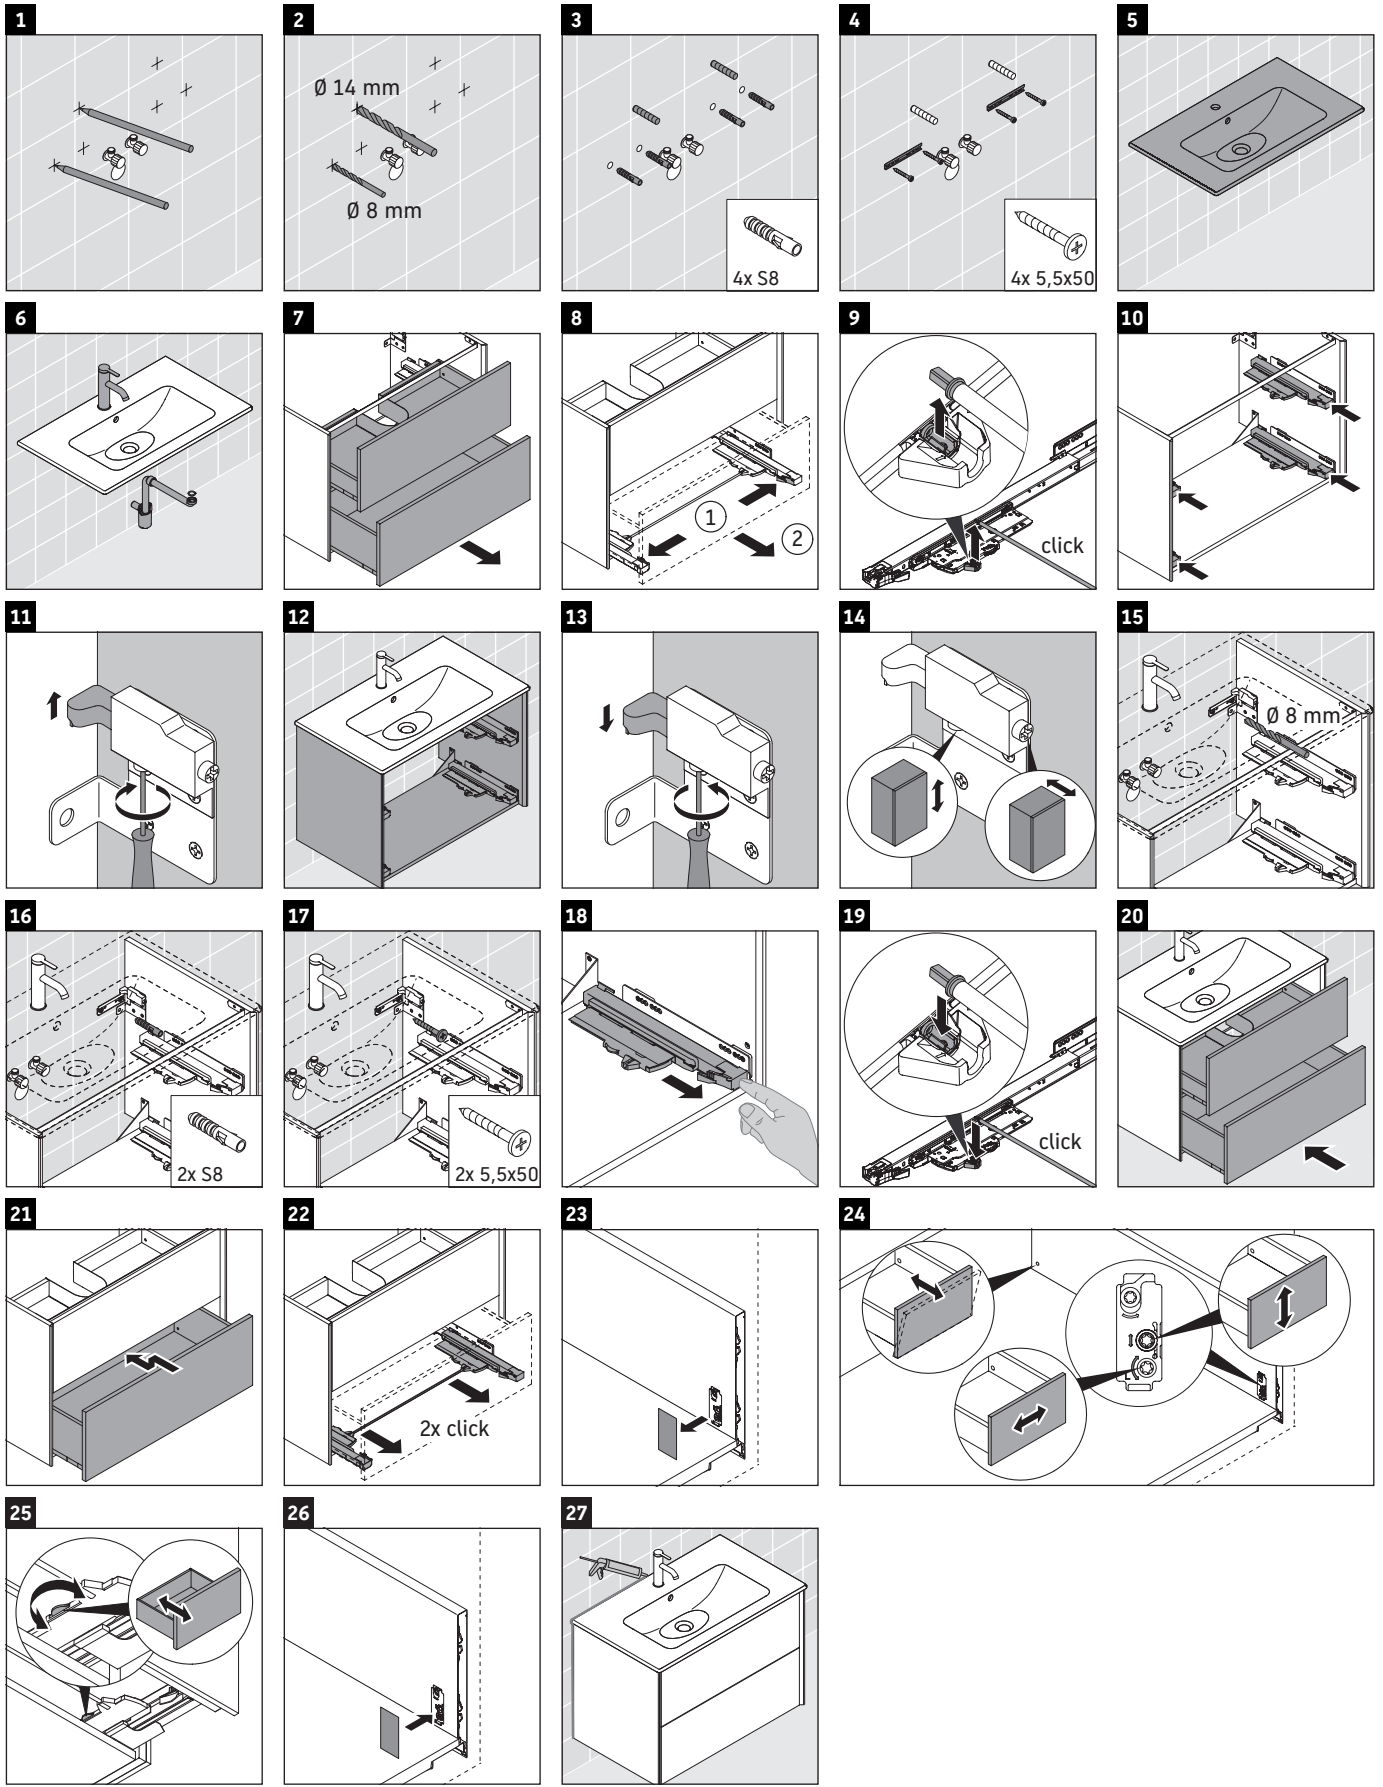

Duravit AG, Werderstr. 36, 78132 Hornberg, Germany, Phone +49 78 33 700, Fax +49 78 33 70 289, info@duravit.de, www.duravit.de