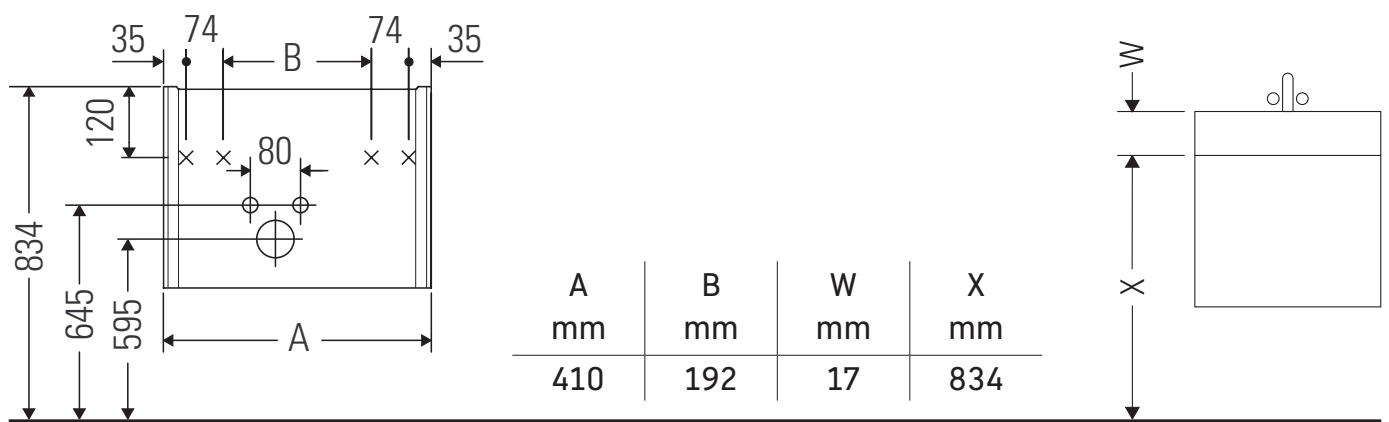

XViu

XV 4024 L/R

Mounting instructions

ME by Starck # 072343

Instructions for use

The bathroom furniture range complies with the standards and guidelines applicable at the time of delivery and is designed for use in bathrooms. Direct contact with water should be avoided, for example, when showering.