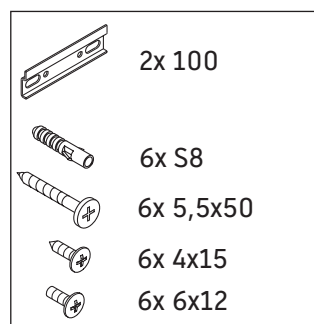

XSquare

XS 4902

Mounting instructions

Instructions for use

The bathroom furniture range complies with the standards and guidelines applicable at the time of delivery and is designed for use in bathrooms. Direct contact with water should be avoided, for example, when showering.