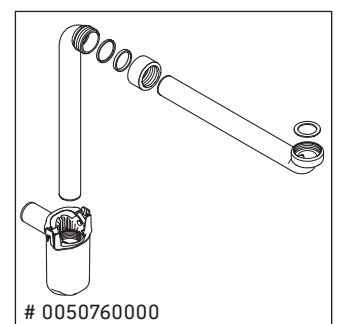

XSquare

XS 4902

Mounting instructions

Instructions for use

The bathroom furniture range complies with the standards and guidelines applicable at the time of delivery and is designed for use in bathrooms. Direct contact with water should be avoided, for example, when showering.