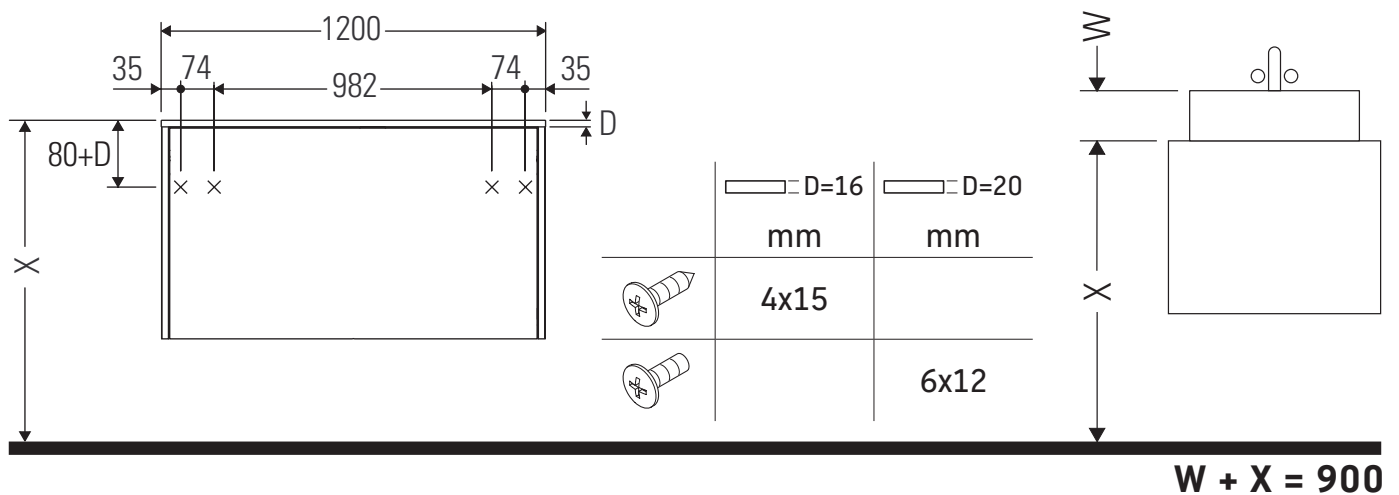

XSquare

XS 4902

Mounting instructions

Instructions for use

The bathroom furniture range complies with the standards and guidelines applicable at the time of delivery and is designed for use in bathrooms. Direct contact with water should be avoided, for example, when showering.